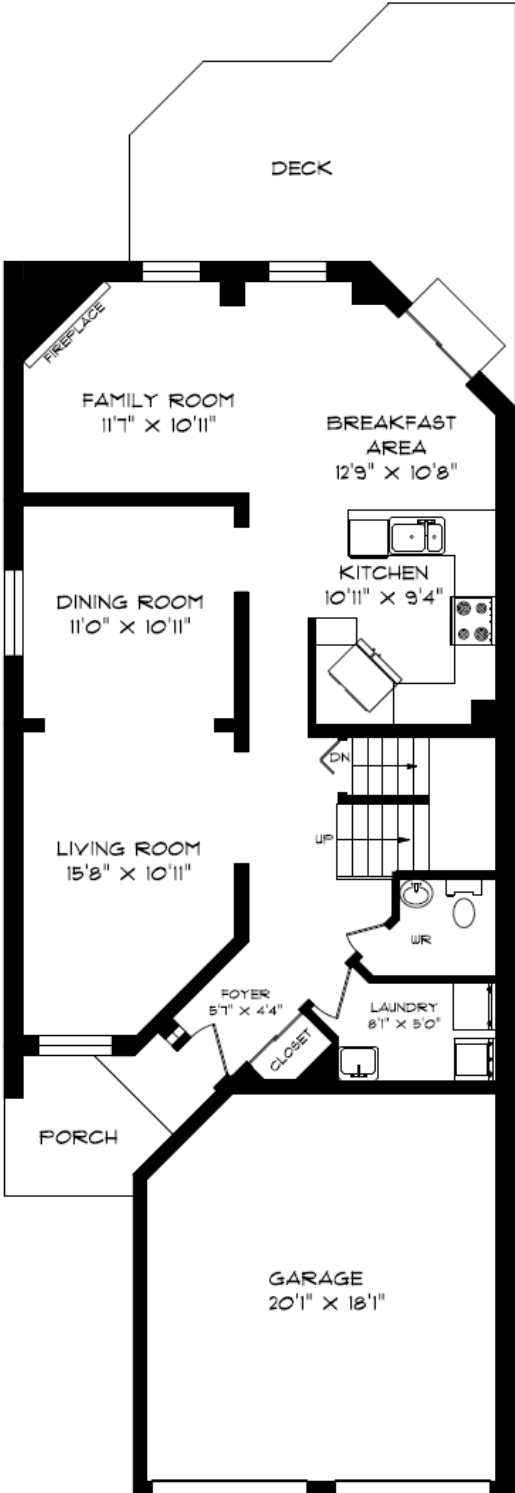

3948 RUSHTON CRESCENT

MAIN FLOOR
1081 SQUARE FEET

3948 RUSHTON CRESCENT

SECOND FLOOR
1105 SQUARE FEET

3948 RUSHTON CRESCENT

LOWER LEVEL
1082 SQUARE FEET