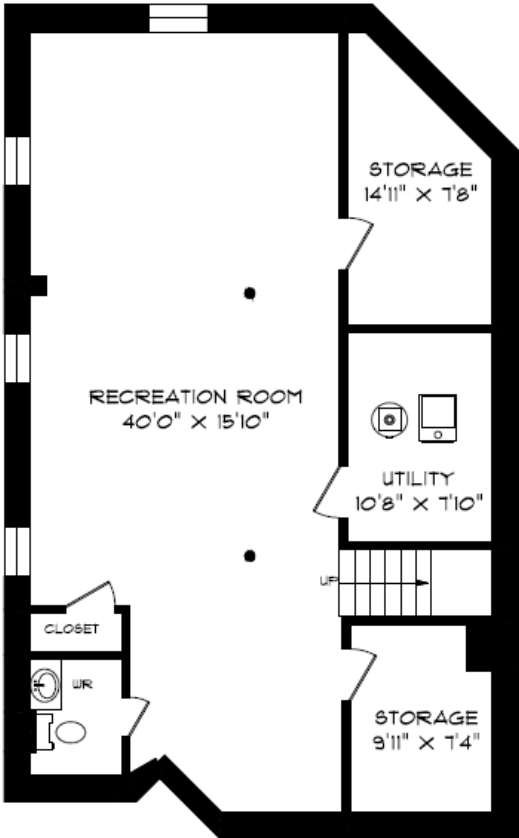

3948 RUSHTON CRESCENT

MAIN FLOOR
1081 SQUARE FEET

3948 RUSHTON CRESCENT

SECOND FLOOR
1105 SQUARE FEET

3948 RUSHTON CRESCENT

LOWER LEVEL
1082 SQUARE FEET