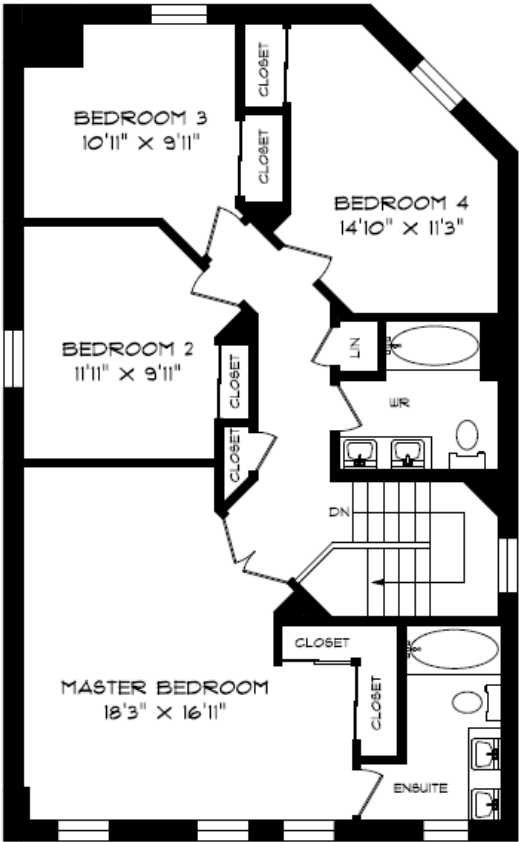

3948 RUSHTON CRESCENT

MAIN FLOOR
1081 SQUARE FEET

3948 RUSHTON CRESCENT

SECOND FLOOR
1105 SQUARE FEET

3948 RUSHTON CRESCENT

LOWER LEVEL
1082 SQUARE FEET