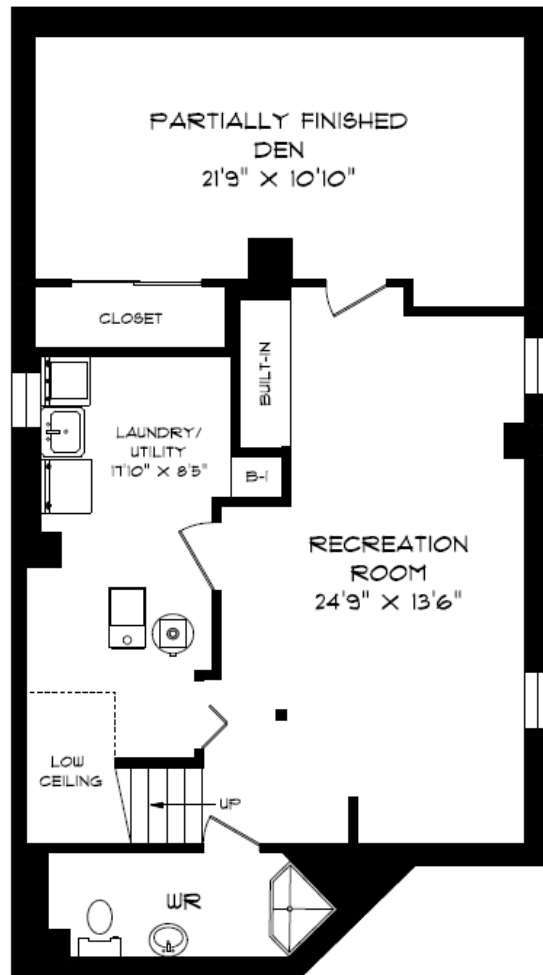

3920 RUSHTON CRESCENT

3920 RUSHTON CRESCENT

SECOND FLOOR
907 SQUARE FEET

3920 RUSHTON CRESCENT

LOWER LEVEL
988 SQUARE FEET