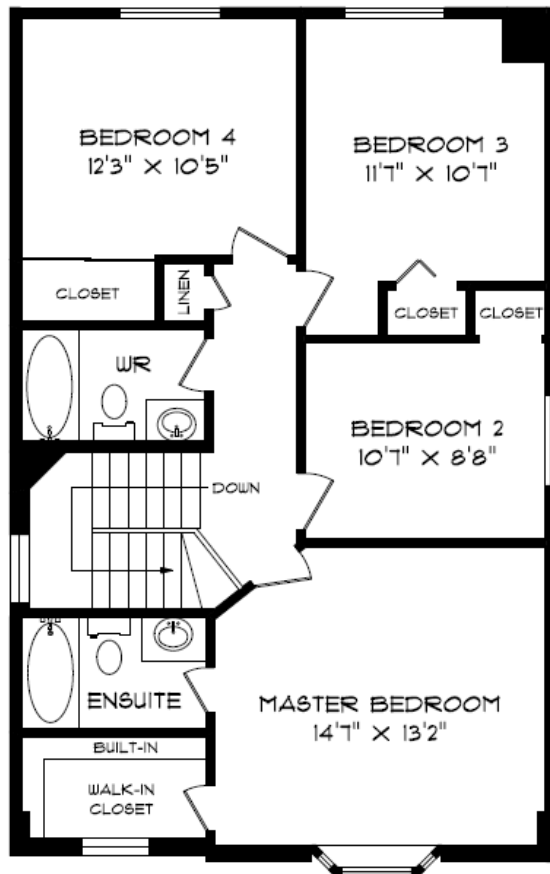

3920 RUSHTON CRESCENT

3920 RUSHTON CRESCENT

SECOND FLOOR
907 SQUARE FEET

3920 RUSHTON CRESCENT

LOWER LEVEL
988 SQUARE FEET