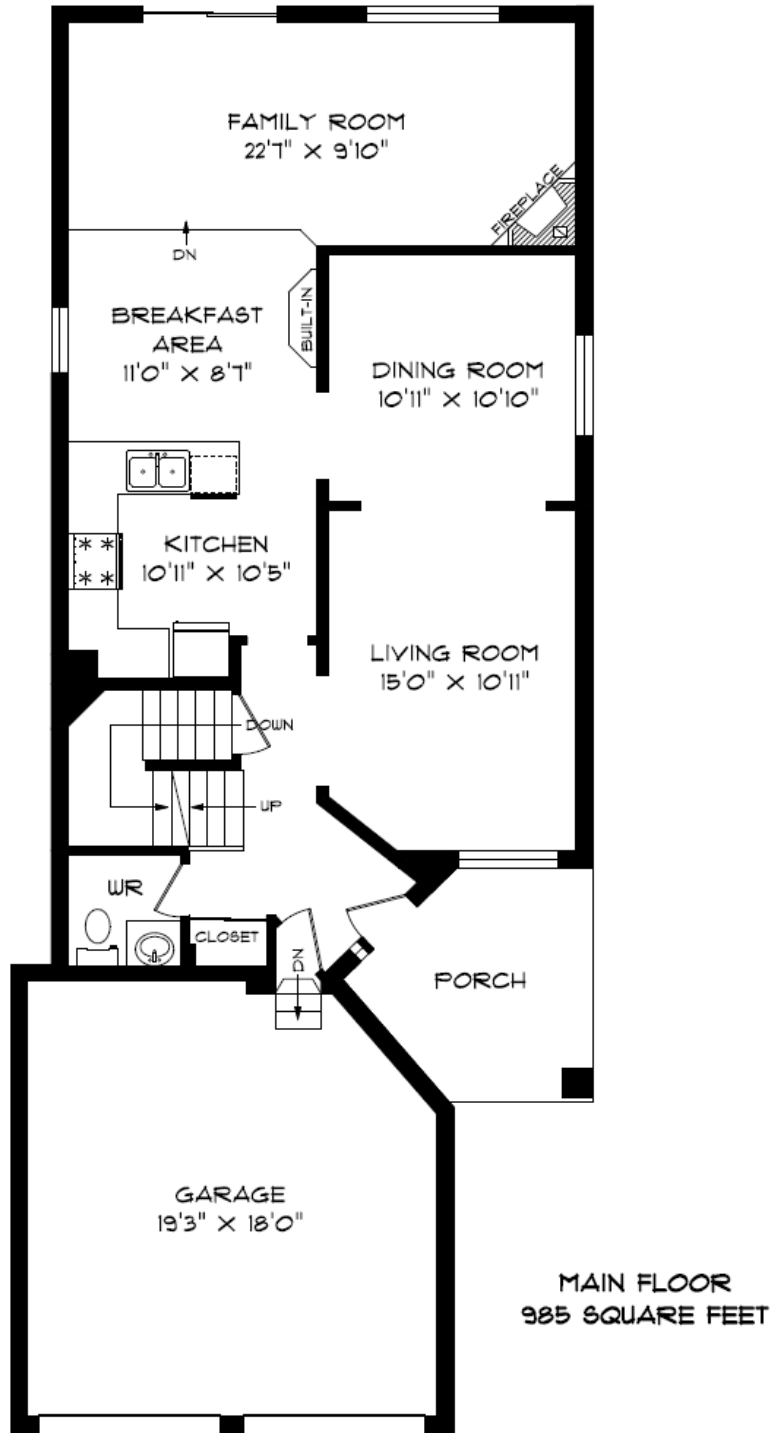

3920 RUSHTON CRESCENT

3920 RUSHTON CRESCENT

SECOND FLOOR
907 SQUARE FEET

3920 RUSHTON CRESCENT

LOWER LEVEL
988 SQUARE FEET