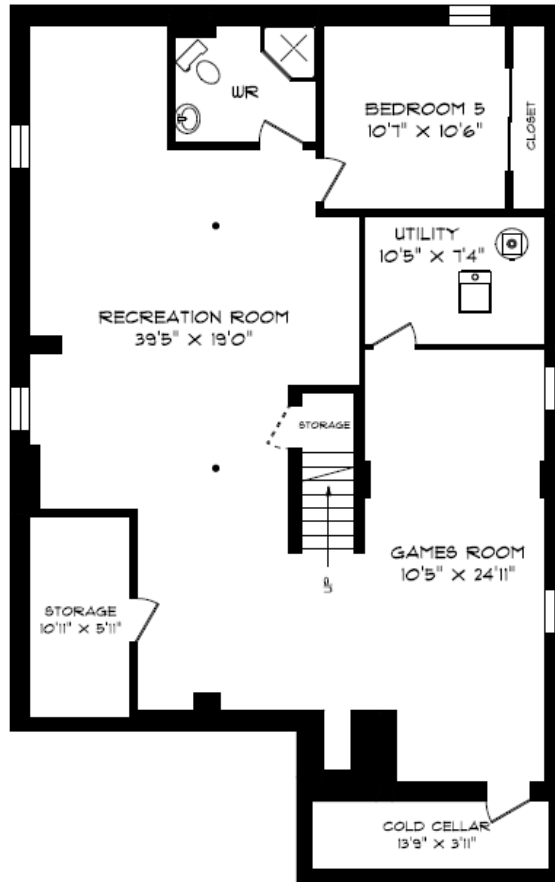

3217 COLONIAL DRIVE

MAIN FLOOR
1391 SQUARE FEET

3217 COLONIAL DRIVE

SECOND FLOOR
1342 SQUARE FEET

3217 COLONIAL DRIVE

LOWER LEVEL
1468 SQUARE FEET