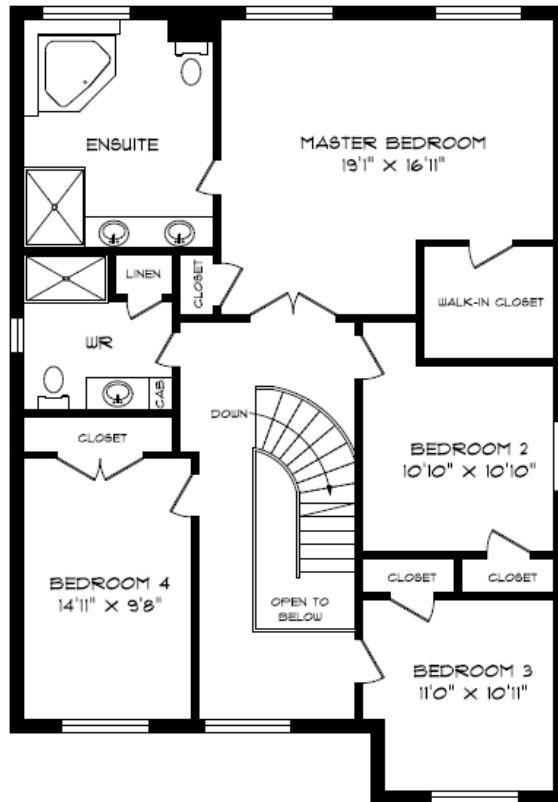

3217 COLONIAL DRIVE

MAIN FLOOR
1391 SQUARE FEET

3217 COLONIAL DRIVE

SECOND FLOOR
1342 SQUARE FEET

3217 COLONIAL DRIVE

LOWER LEVEL
1468 SQUARE FEET