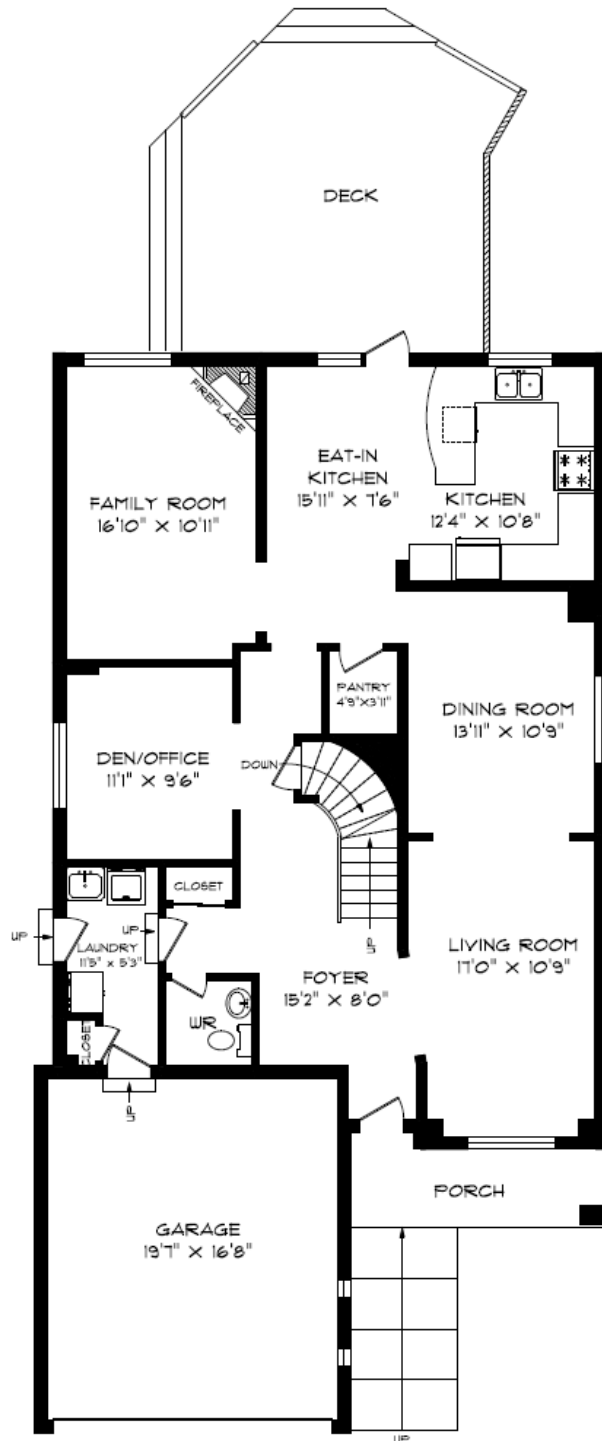

3217 COLONIAL DRIVE

MAIN FLOOR
1391 SQUARE FEET

3217 COLONIAL DRIVE

SECOND FLOOR
1342 SQUARE FEET

3217 COLONIAL DRIVE

LOWER LEVEL
1468 SQUARE FEET