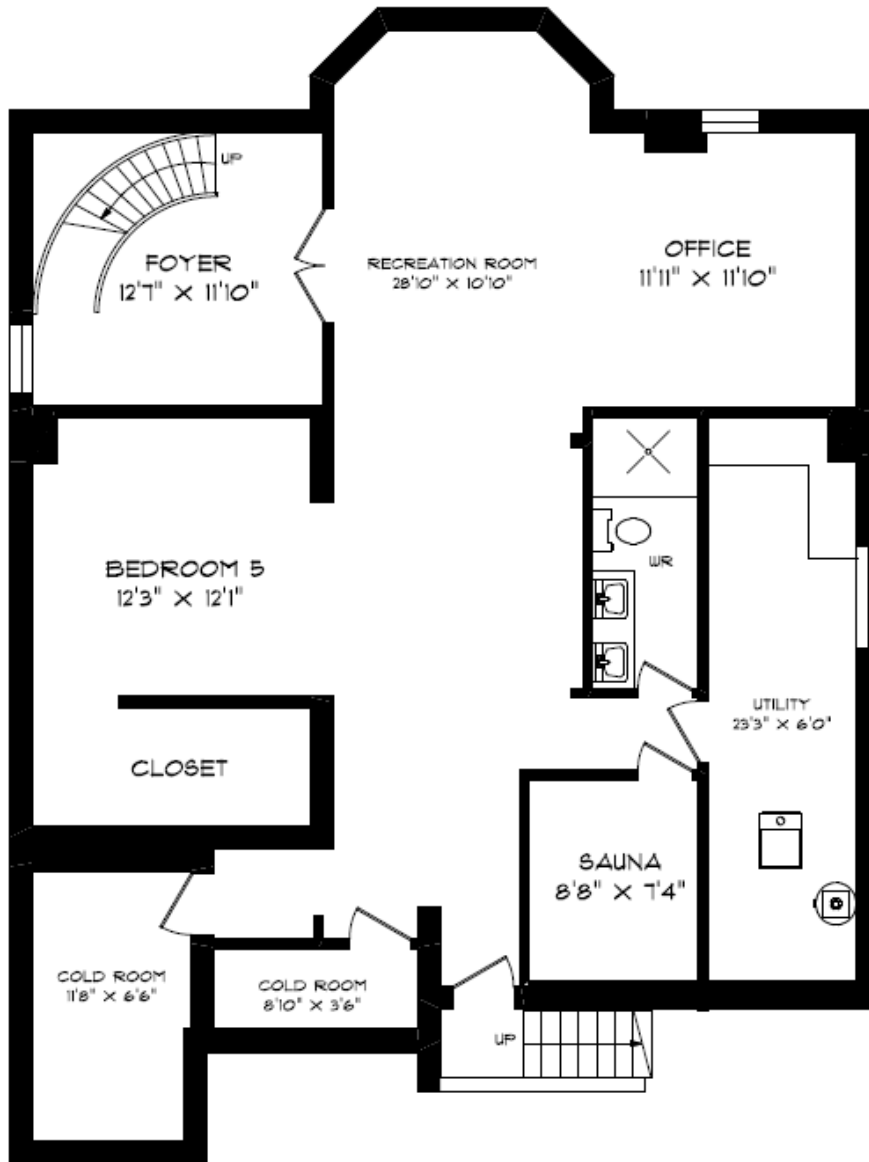

4076 FARNSWORTH CRESCENT

LOWER LEVEL
1347 SQUARE FEET

4076 FARNSWORTH CRESCENT

MAIN FLOOR
1451 SQUARE FEET

GARAGE
23'6" x 18'0"

4076 FARNSWORTH CRESCENT