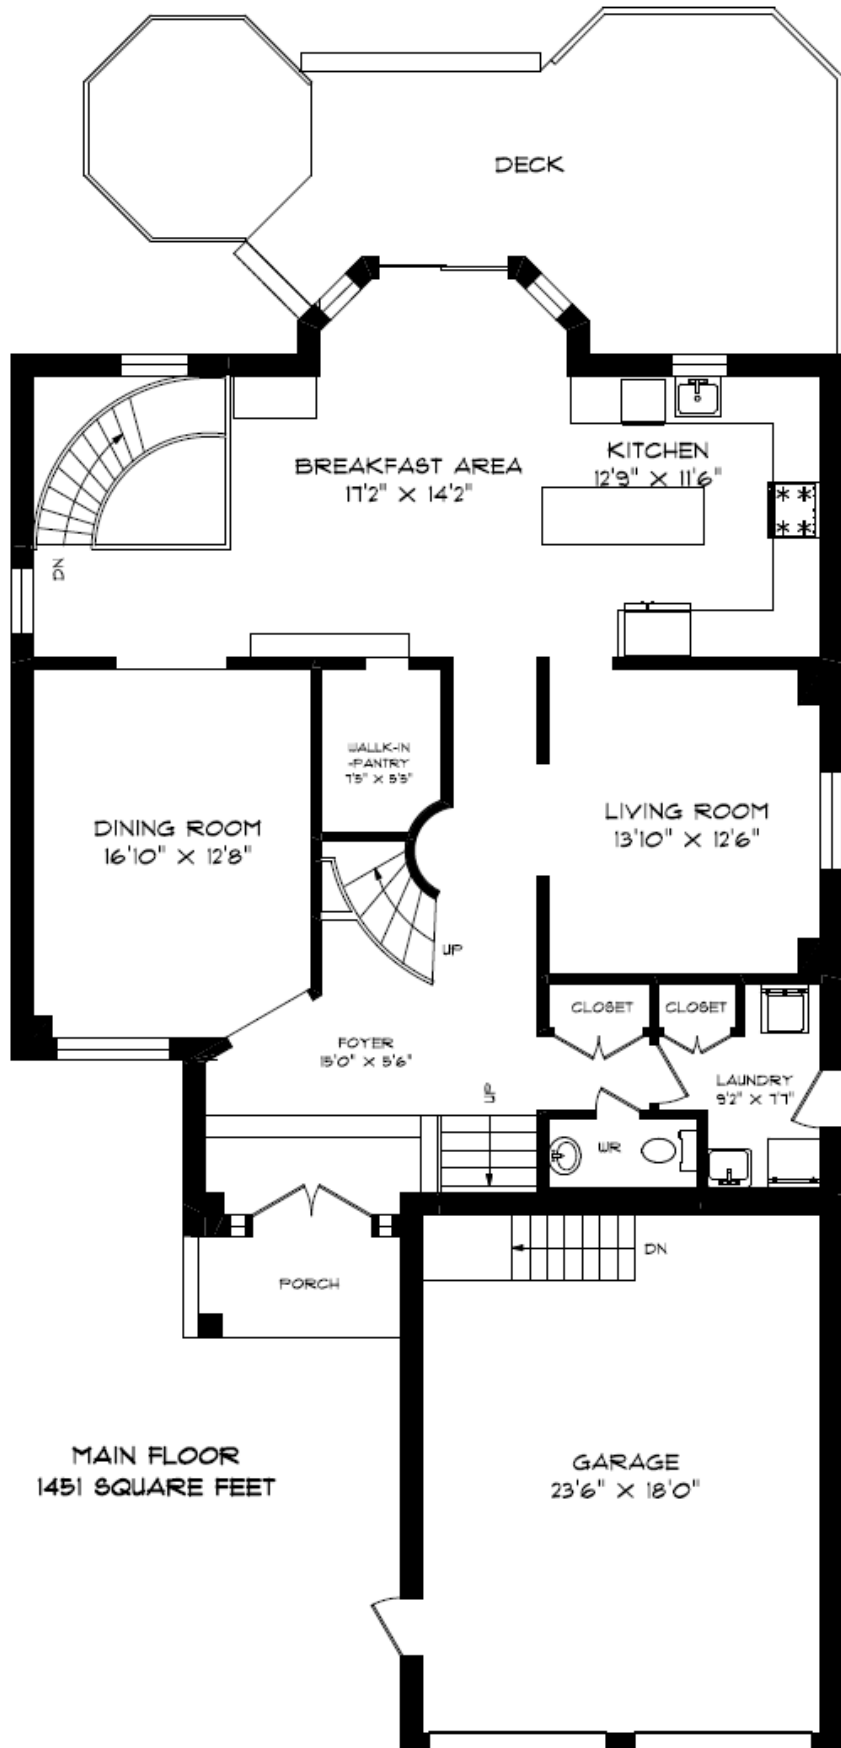

4076 FARNSWORTH CRESCENT

LOWER LEVEL
1347 SQUARE FEET

4076 FARNSWORTH CRESCENT

MAIN FLOOR
1451 SQUARE FEET

GARAGE
23'6" x 18'0"

4076 FARNSWORTH CRESCENT