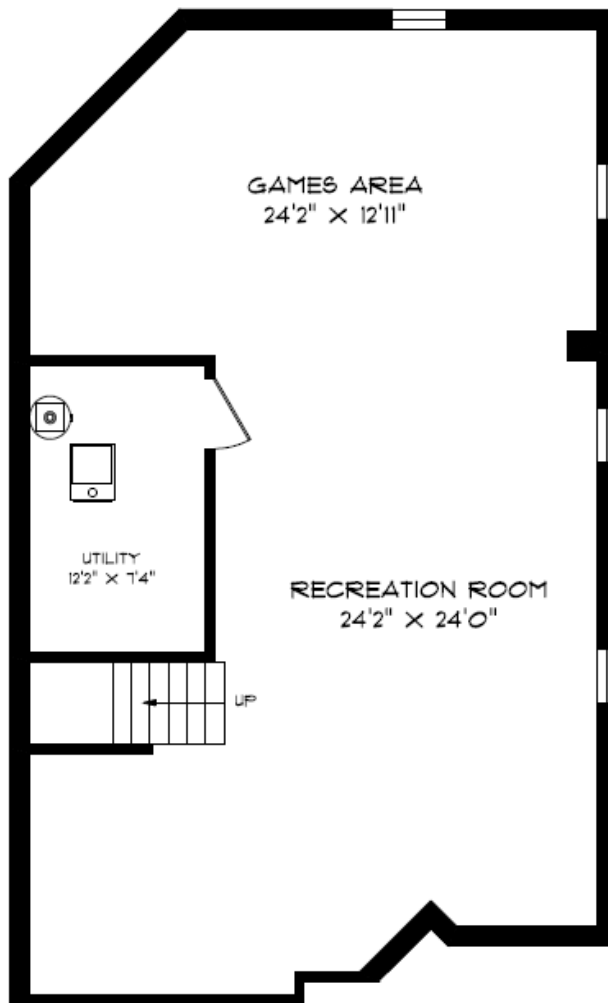

3595 CHERRINGTON CRESCENT

3595 CHERRINGTON CRESCENT

SECOND FLOOR
1090 SQUARE FEET

3595 CHERRINGTON CRESCENT

LOWER LEVEL
1042 SQUARE FEET