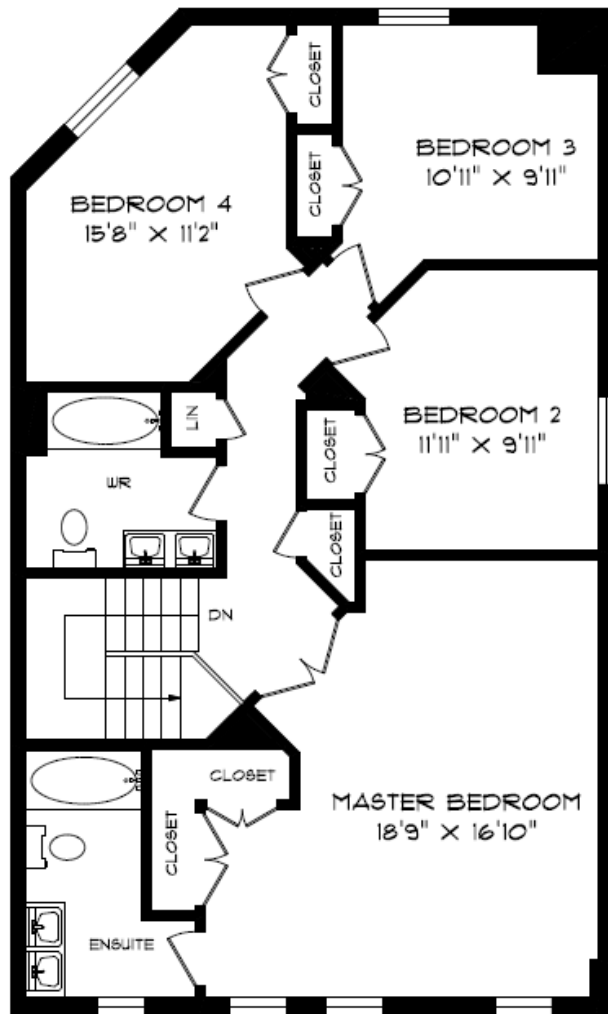

3595 CHERRINGTON CRESCENT

3595 CHERRINGTON CRESCENT

SECOND FLOOR
1090 SQUARE FEET

3595 CHERRINGTON CRESCENT

LOWER LEVEL
1042 SQUARE FEET