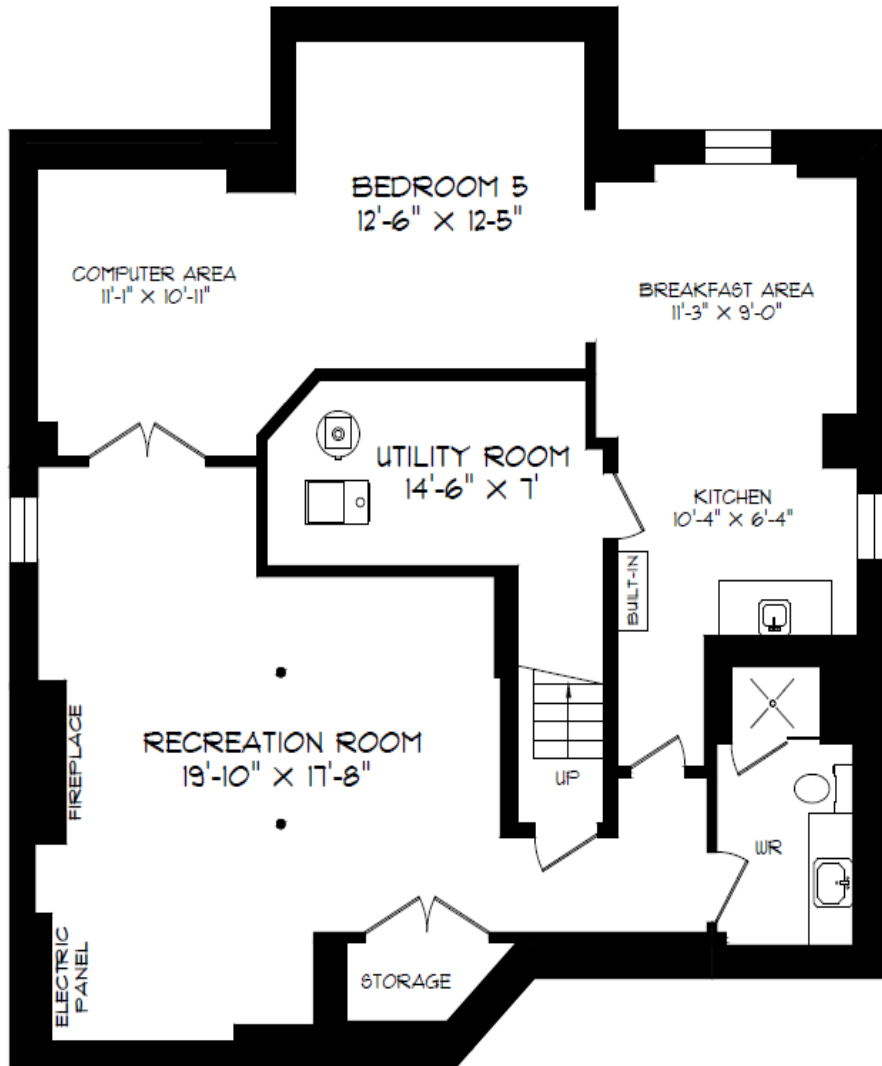

3167 THORNCREST DRIVE

MAIN FLOOR
1,367 SQUARE FEET

3167 THORNCREST DRIVE

SECOND FLOOR
1,294 SQUARE FEET

3167 THORNCREST DRIVE

LOWER LEVEL
1,356 SQUARE FEET