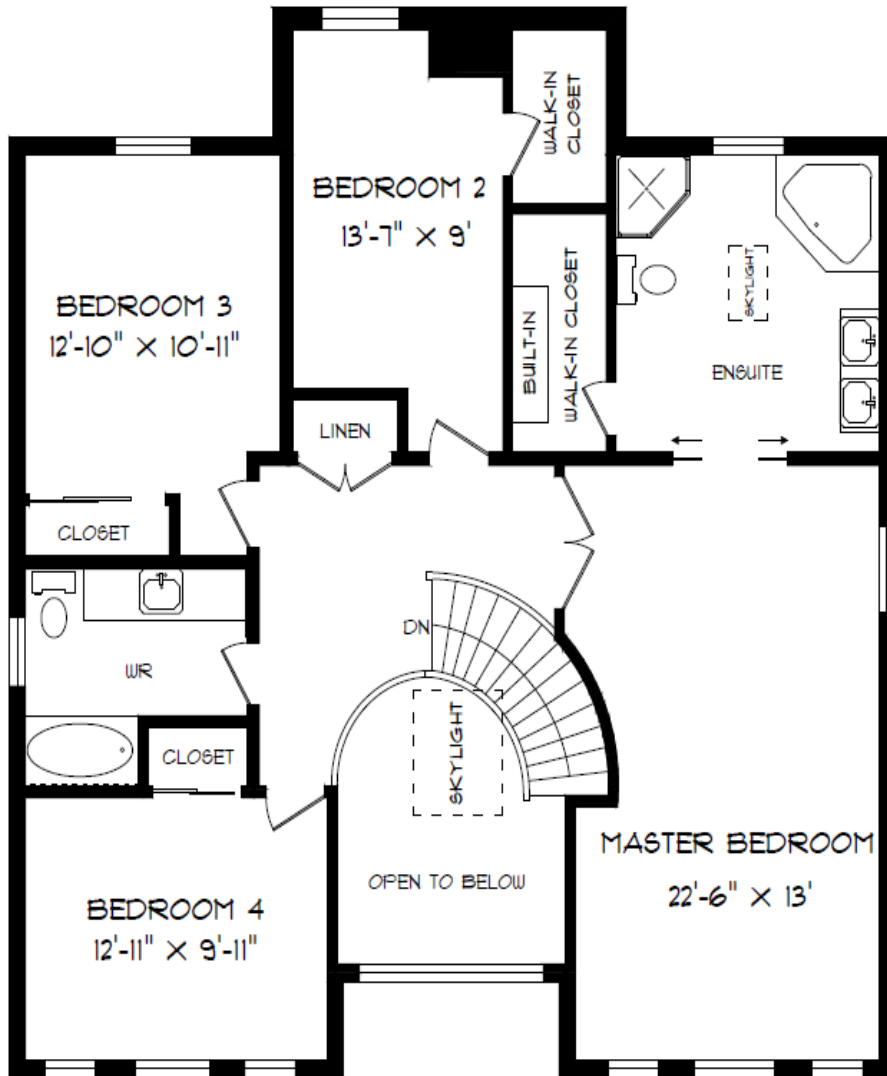

3167 THORNCREST DRIVE

MAIN FLOOR
1,367 SQUARE FEET

3167 THORNCREST DRIVE

SECOND FLOOR
1,294 SQUARE FEET

3167 THORNCREST DRIVE

LOWER LEVEL
1,356 SQUARE FEET