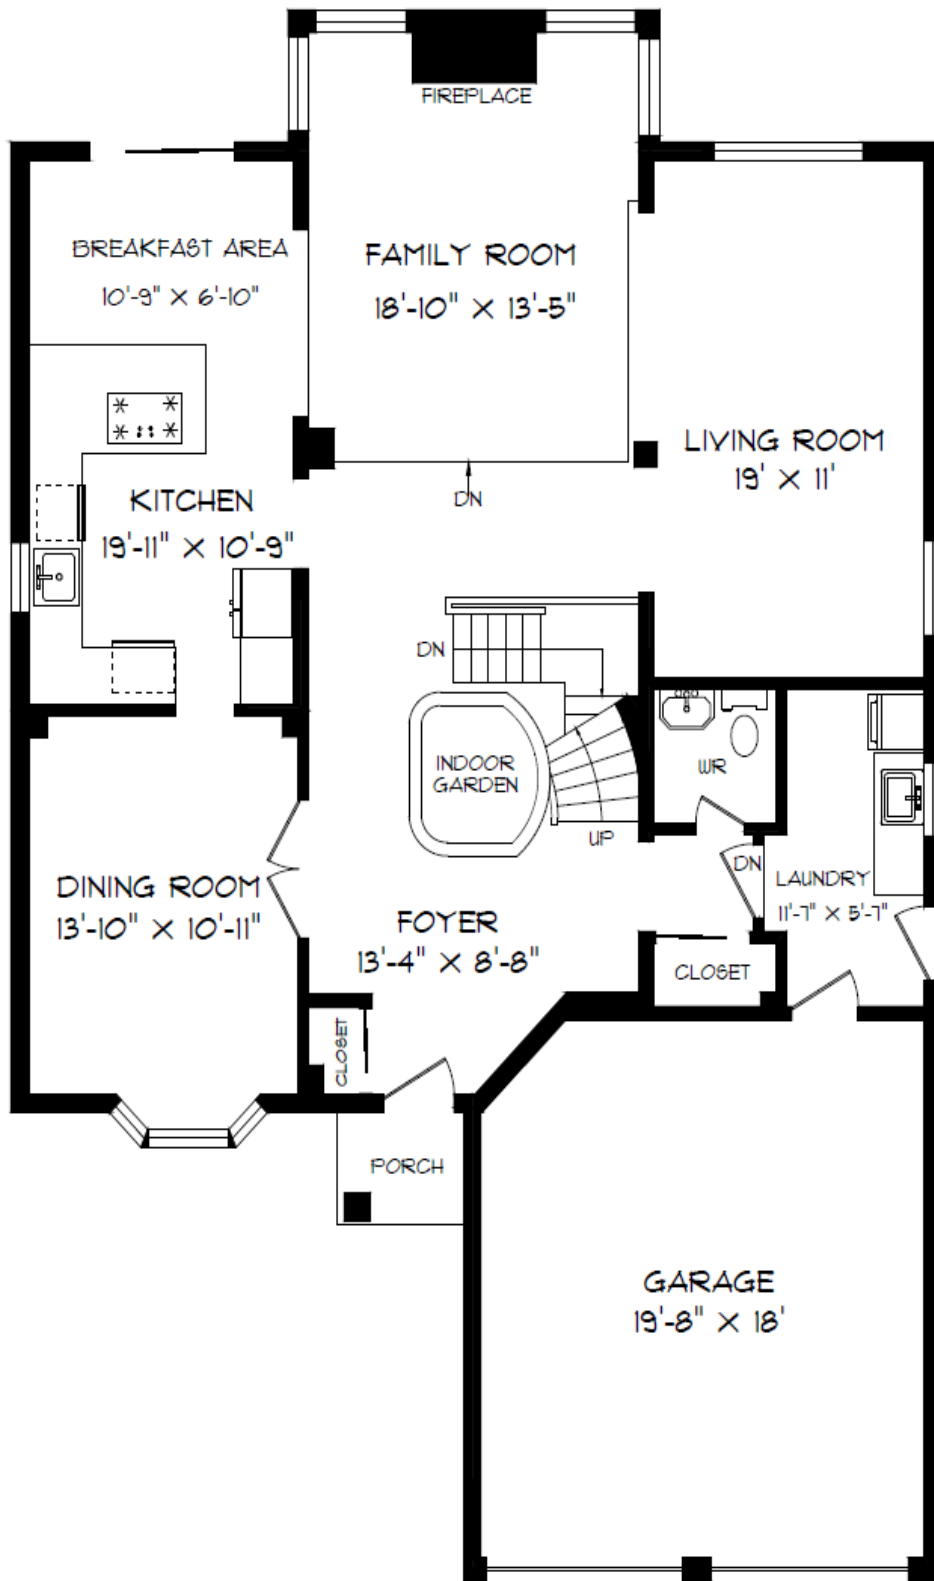

3167 THORNCREST DRIVE

MAIN FLOOR
1,367 SQUARE FEET

3167 THORNCREST DRIVE

SECOND FLOOR
1,294 SQUARE FEET

3167 THORNCREST DRIVE

LOWER LEVEL
1,356 SQUARE FEET