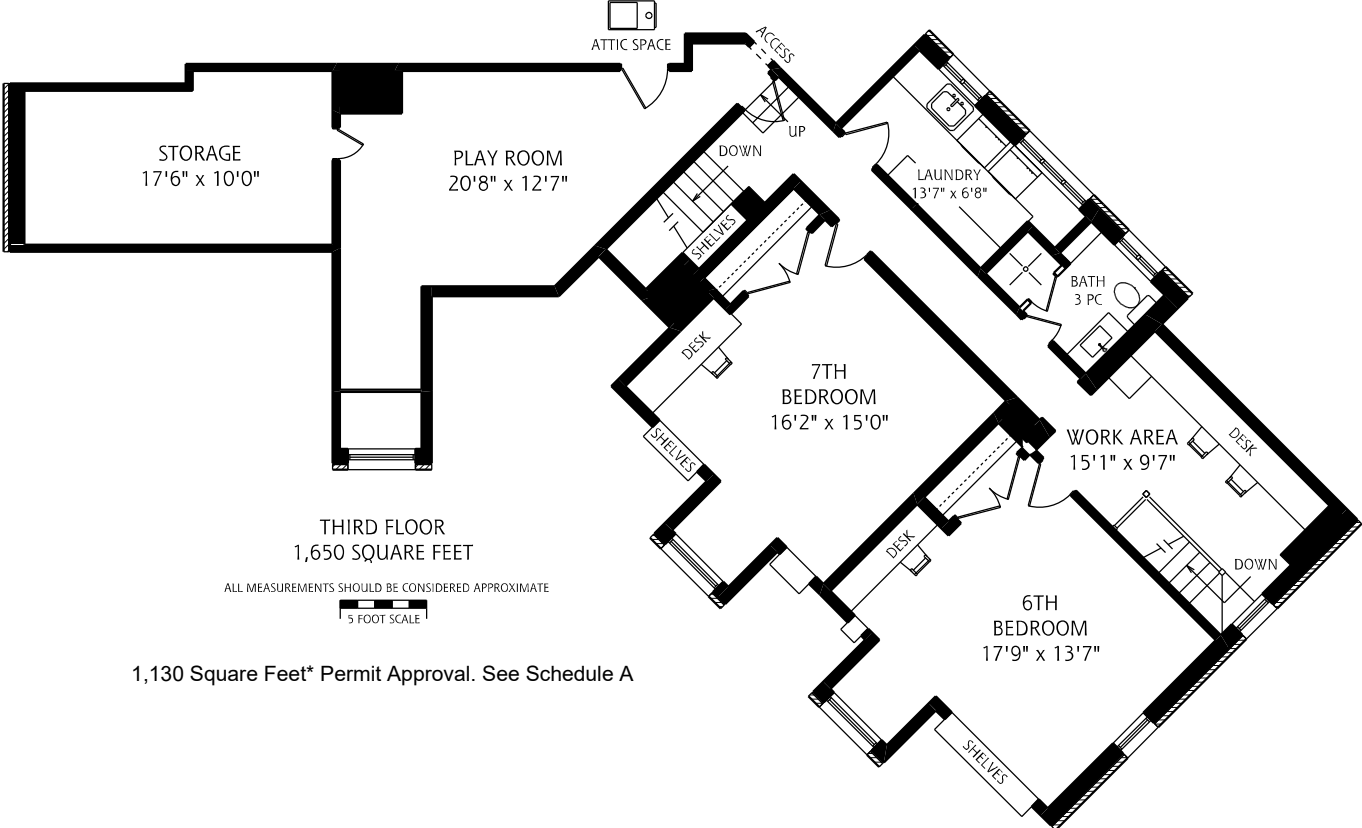

271 FOREST HILL ROAD

271 FOREST HILL ROAD

271 FOREST HILL ROAD

1,130 Square Feet* Permit Approval. See Schedule A

271 FOREST HILL ROAD

LOWER LEVEL
3,495 SQUARE FEET

ALL MEASUREMENTS SHOULD BE CONSIDERED APPROXIMATE