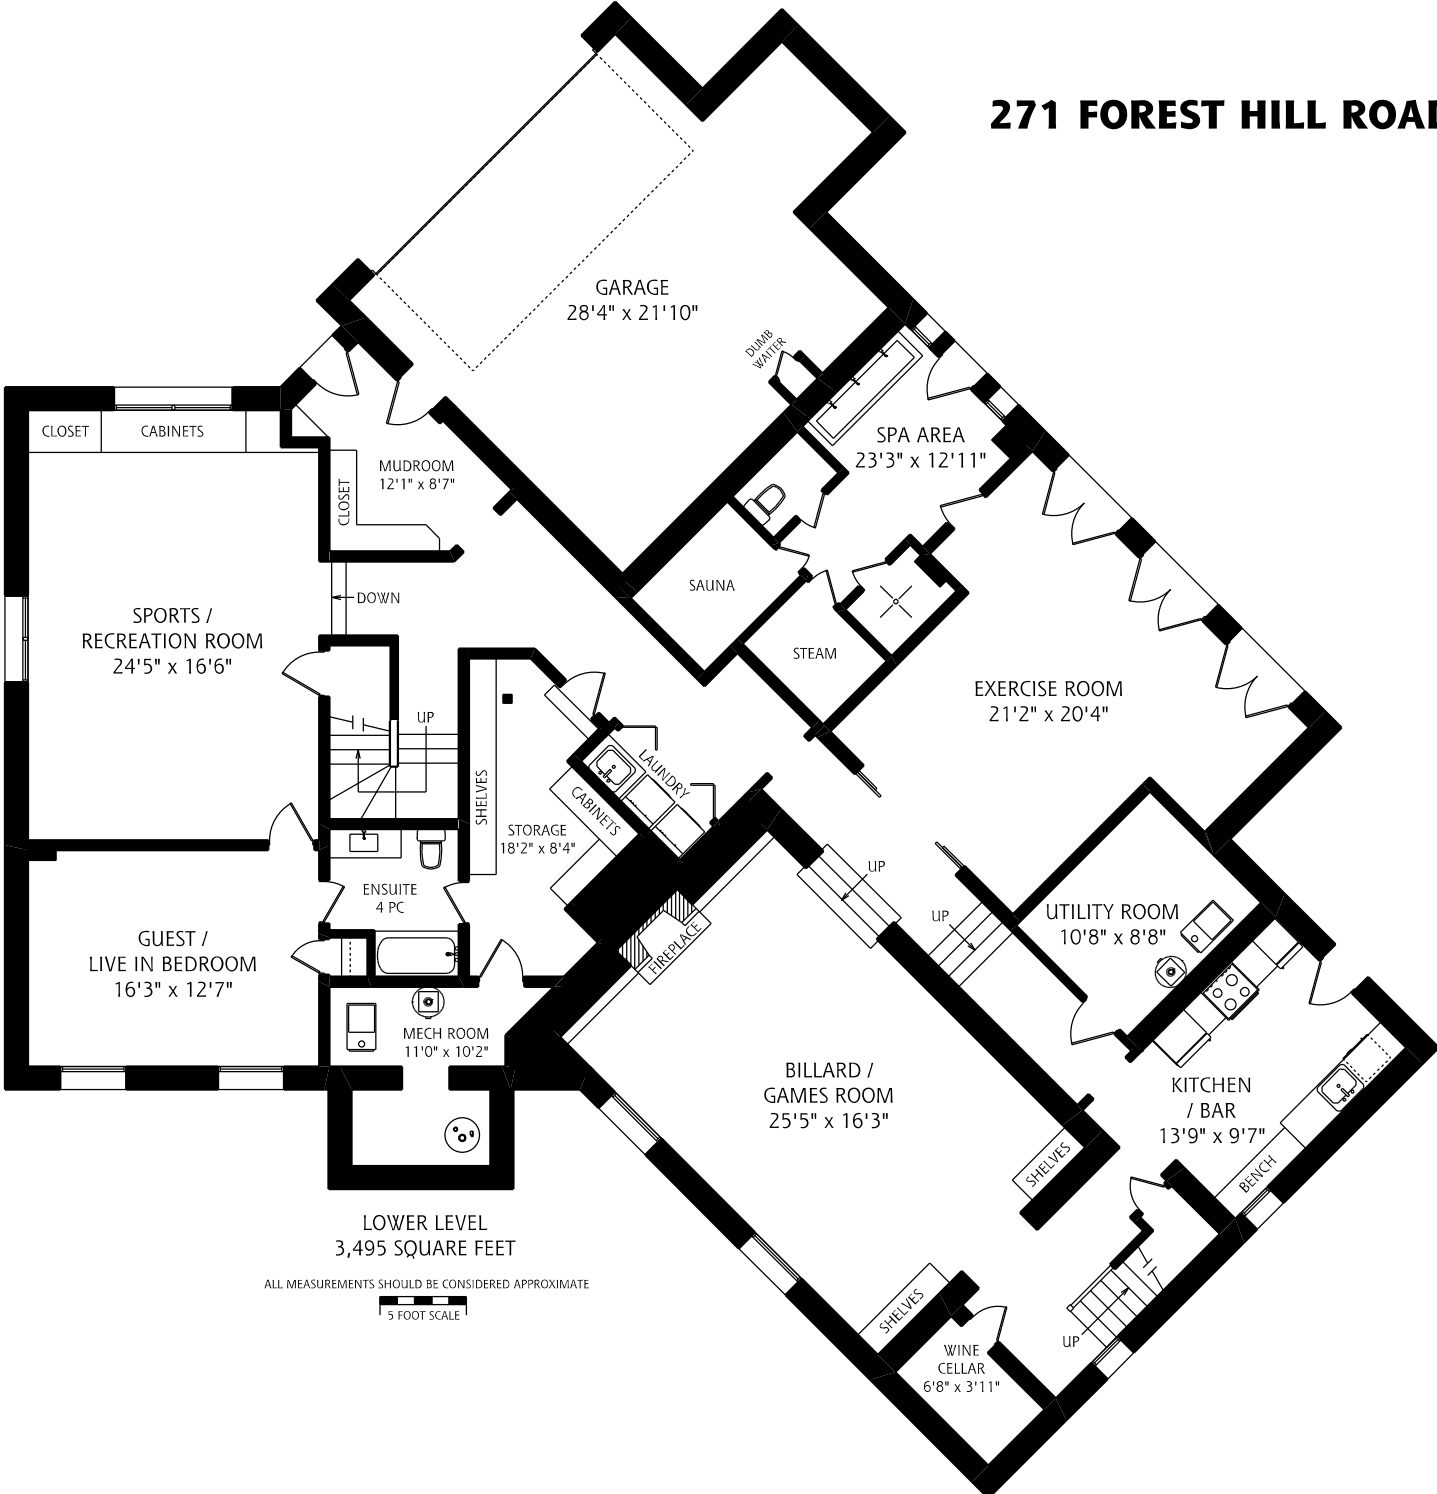

271 FOREST HILL ROAD

LOWER LEVEL
3,495 SQUARE FEET