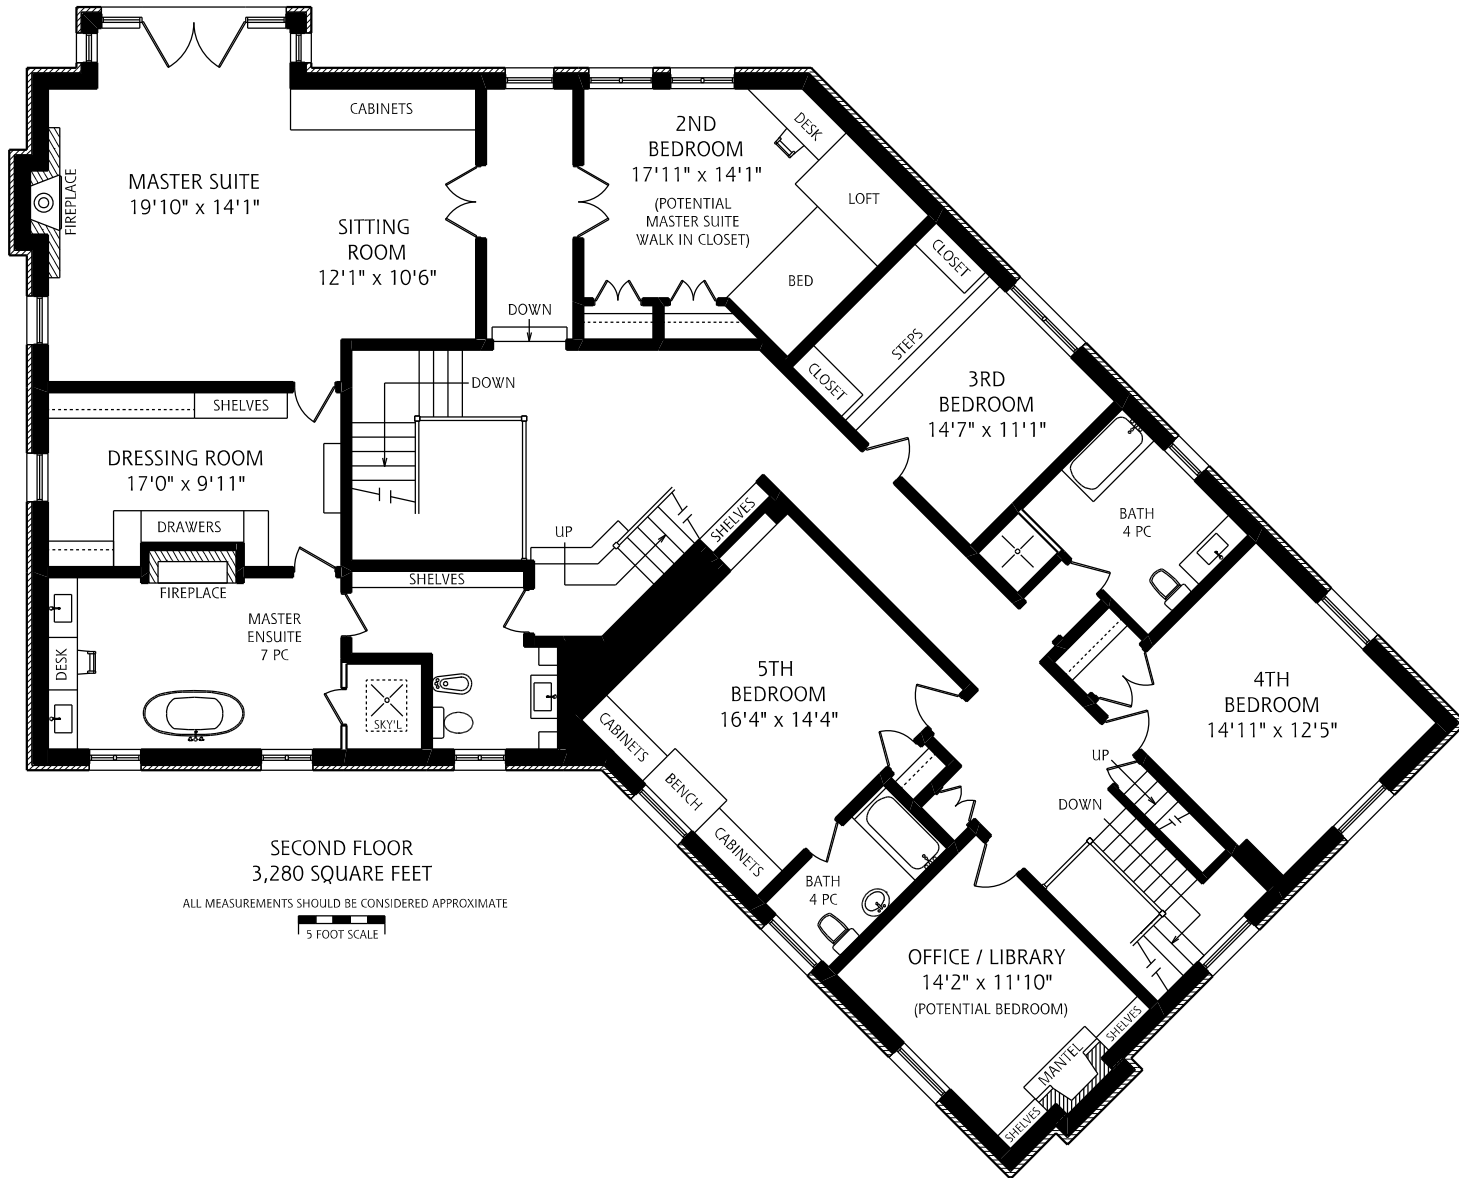

271 FOREST HILL ROAD

271 FOREST HILL ROAD

271 FOREST HILL ROAD

1,130 Square Feet* Permit Approval. See Schedule A

271 FOREST HILL ROAD

LOWER LEVEL
3,495 SQUARE FEET

ALL MEASUREMENTS SHOULD BE CONSIDERED APPROXIMATE