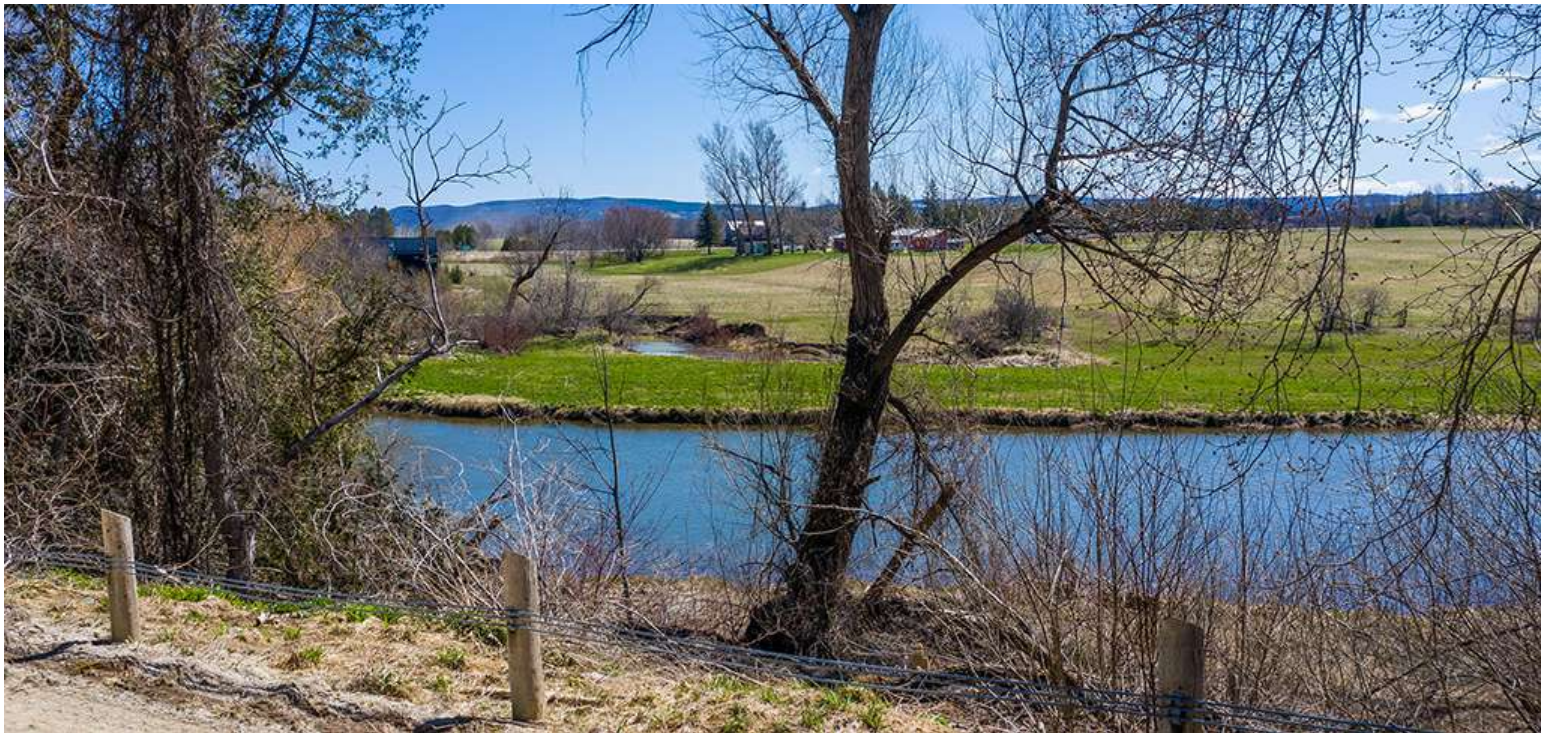

SLABTOWN ON THE BEAVER RIVER

This meticulously maintained 4 bedroom 4 washroom home sits on a 1.18 acre lot, with views across the road from the crystal clear waters of the Beaver River in the quiet neighbourhood known as Slabtown. The home has been lovingly cared for with numerous upgrades, granite countertops, fully equipped custom chef's kitchen with two ovens and 8 burner gas stove, fridge and wine cooler, ideal for entertaining. The home has 2 master bedrooms, radiant heat, A/C, engineered flooring, custom wood ceilings, and numerous nooks for sitting and quiet reading time. The main level is an open concept with contemporary undertones. Huge driveway, 2 oversized garages, hot tub, fire pit and lots of privacy from the day to day grind. A must see for any discerning buyer!! Close to all of our four season recreational opportunities. The home comes fully furnished. Make it happen today!

FEATURES:

- Just over 1 acre across from the Beaver River in the quiet neighbourhood known as Slabtown
- Fully equipped chef's kitchen ideal for entertaining
- Two master suites on the second floor
- Open concept main level with separate family room
- Two over sized garages, hot tub, fire pit and lots of privacy
- Radiant heat, air conditioning
- Comes furnished!
- Close to all four season recreational opportunities

The Blue Mountains located where the Beaver River flows into Nottawasaga Bay. An abundance of recreational activities for all four seasons, most notably the winter. The Village at Blue Mountain has an array of boutiques and stores all within walking distance.