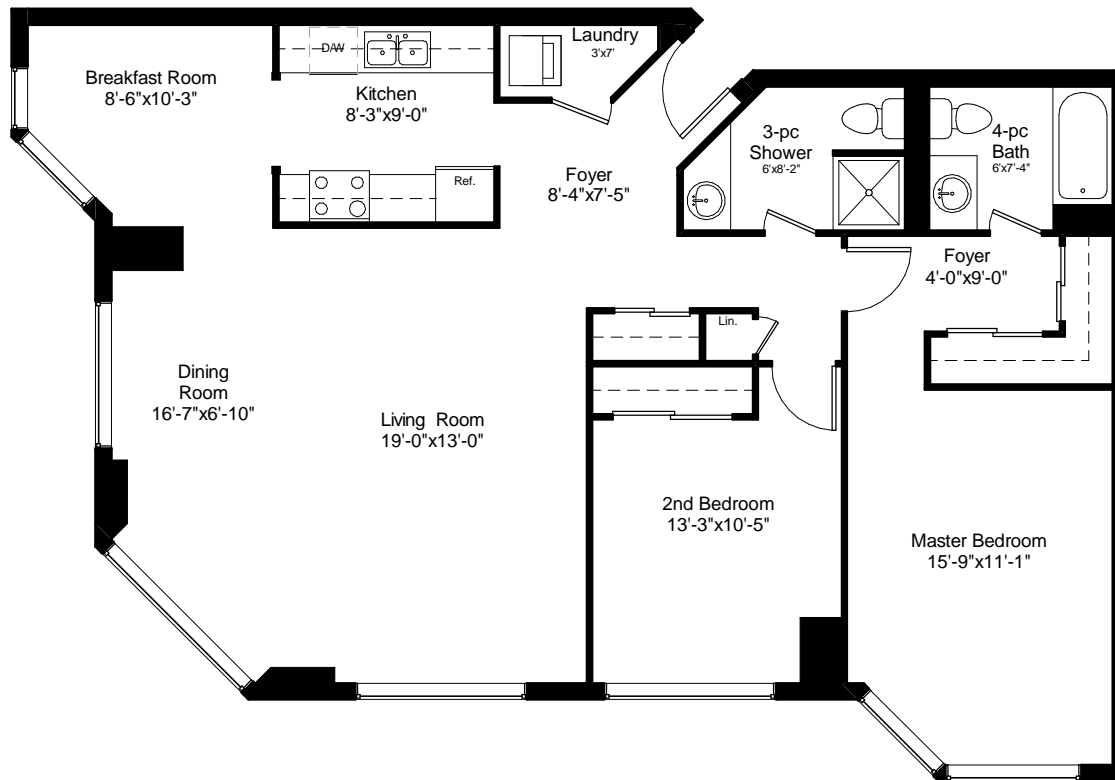

www.2155Burnhamthorpe303.com
#303-2155 Burnhamthorpe Rd. West, Mississauga

Main Level
1206 Square Feet