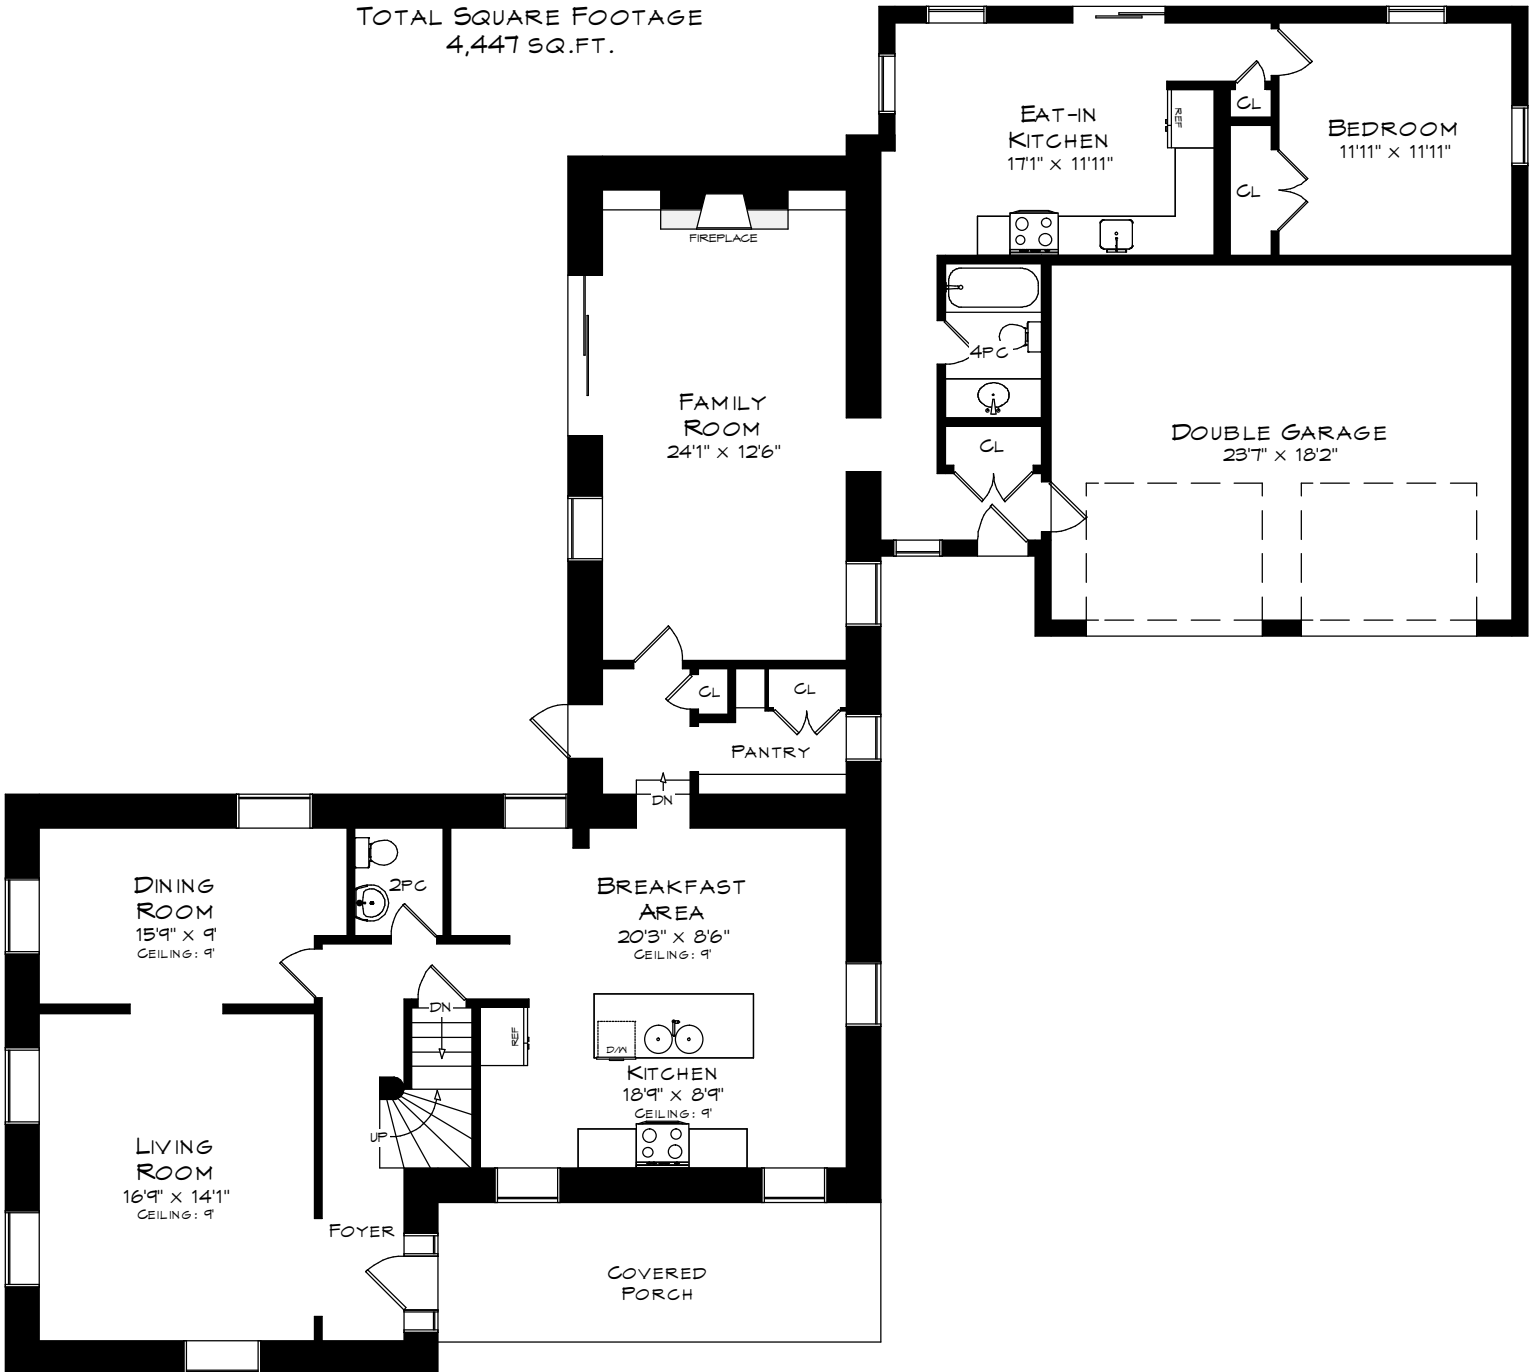

548 CAMPBELLVILLE ROAD

TOTAL SQUARE FOOTAGE
4,447 SQ.FT.

MAIN LEVEL
2,231 SQUARE FEET
+ 469 SF (GARAGE)

Measurements may not be 100% accurate
and should be used as a guideline only.
May - 2023

548 CAMPBELLVILLE ROAD

Measurements may not be 100% accurate
and should be used as a guideline only.
May - 2023