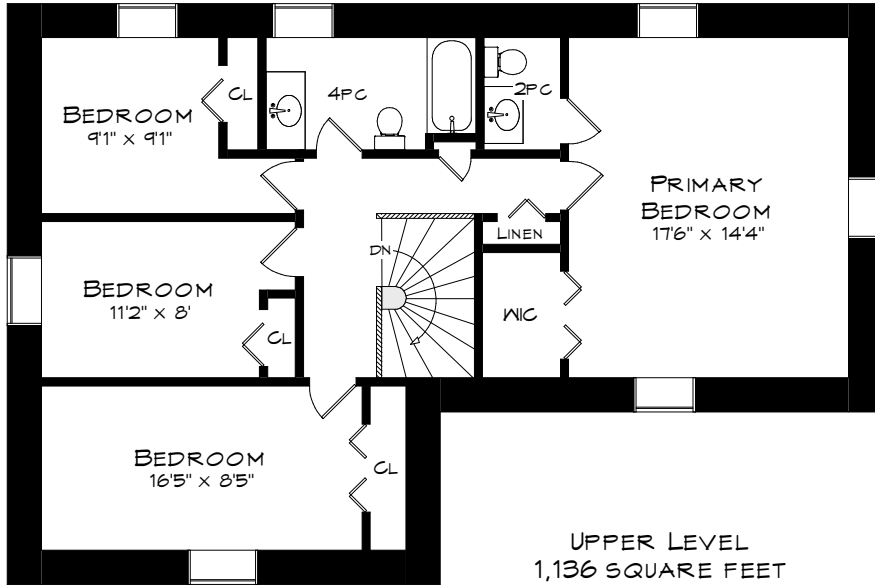

548 CAMPBELLVILLE ROAD

TOTAL SQUARE FOOTAGE
4,447 SQ.FT.

MAIN LEVEL
2,231 SQUARE FEET
+ 469 SF (GARAGE)

Measurements may not be 100% accurate
and should be used as a guideline only.
May - 2023

548 CAMPBELLVILLE ROAD