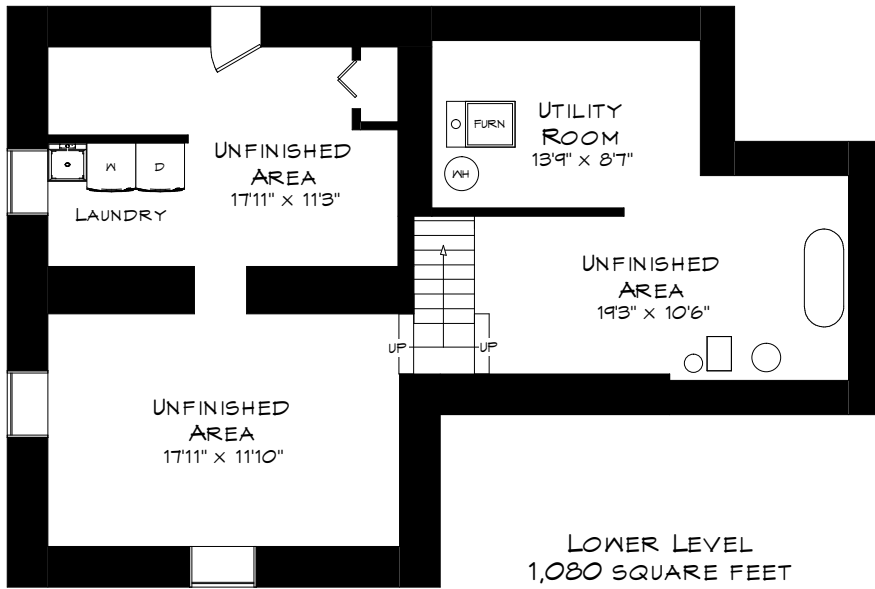

548 CAMPBELLVILLE ROAD

TOTAL SQUARE FOOTAGE
4,447 SQ.FT.

MAIN LEVEL
2,231 SQUARE FEET
+ 469 SF (GARAGE)

Measurements may not be 100% accurate
and should be used as a guideline only.
May - 2023

548 CAMPBELLVILLE ROAD