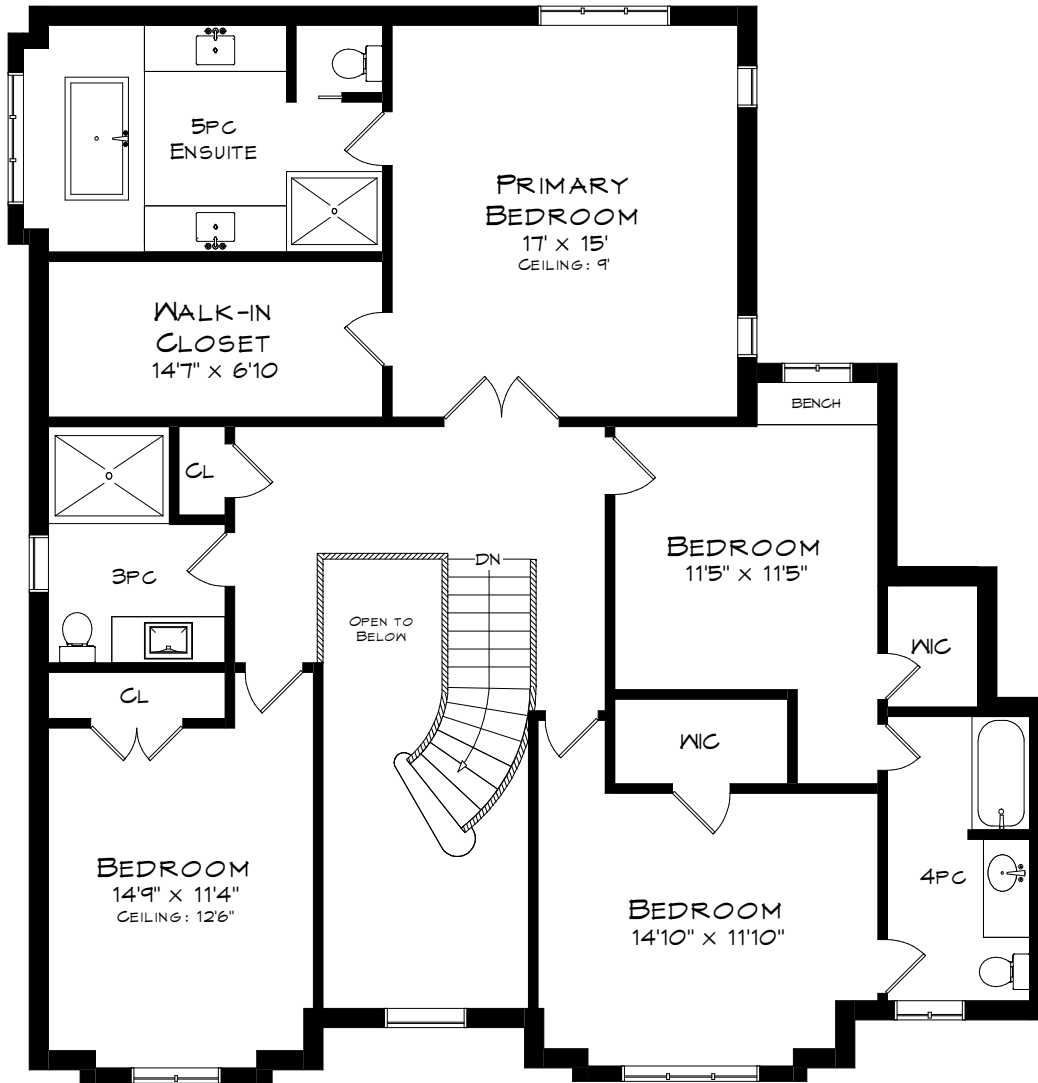

4052 APPLE VALLEY LANE

TOTAL SQUARE FOOTAGE
4,989 SQ.FT.

MAIN LEVEL
1,662 SQUARE FEET
+ 463 SF (GARAGE)

Measurements may not be 100% accurate
and should be used as a guideline only.
October - 2023

4052 APPLE VALLEY LANE

UPPER LEVEL
1,603 SQUARE FEET
+ 159 SF (OPEN TO BELOW)

Measurements may not be 100% accurate
and should be used as a guideline only.
October - 2023

4052 APPLE VALLEY LANE

LOWER LEVEL
1,724 SQUARE FEET

Measurements may not be 100% accurate
and should be used as a guideline only.
October - 2023