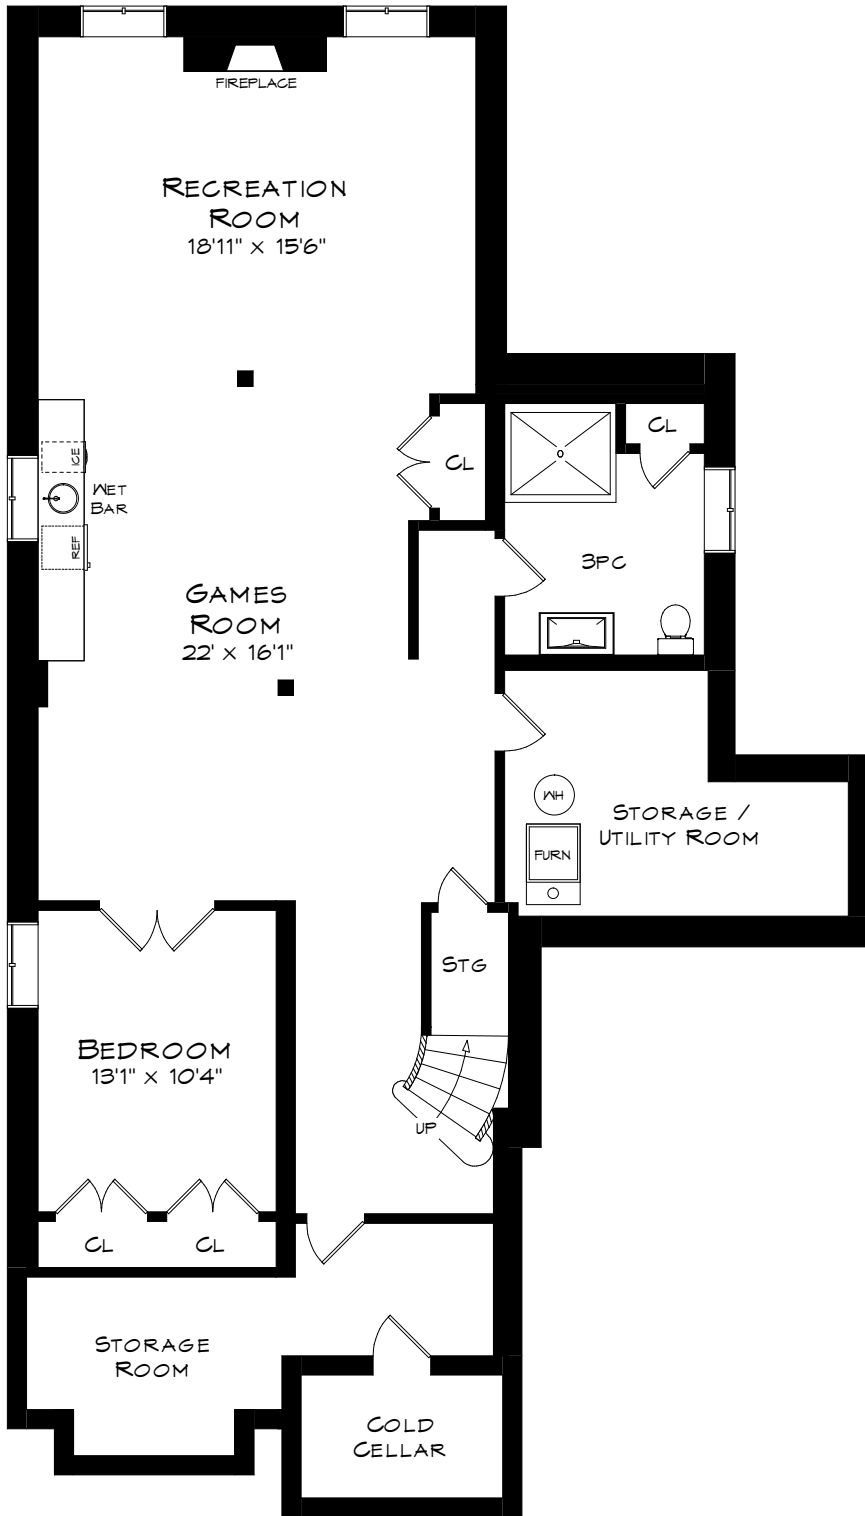

4052 APPLE VALLEY LANE

TOTAL SQUARE FOOTAGE
4,989 SQ.FT.

MAIN LEVEL
1,662 SQUARE FEET
+ 463 SF (GARAGE)

Measurements may not be 100% accurate
and should be used as a guideline only.
October - 2023

4052 APPLE VALLEY LANE

UPPER LEVEL
1,603 SQUARE FEET
+ 159 SF (OPEN TO BELOW)

Measurements may not be 100% accurate
and should be used as a guideline only.
October - 2023

4052 APPLE VALLEY LANE

LOWER LEVEL
1,724 SQUARE FEET

Measurements may not be 100% accurate
and should be used as a guideline only.
October - 2023