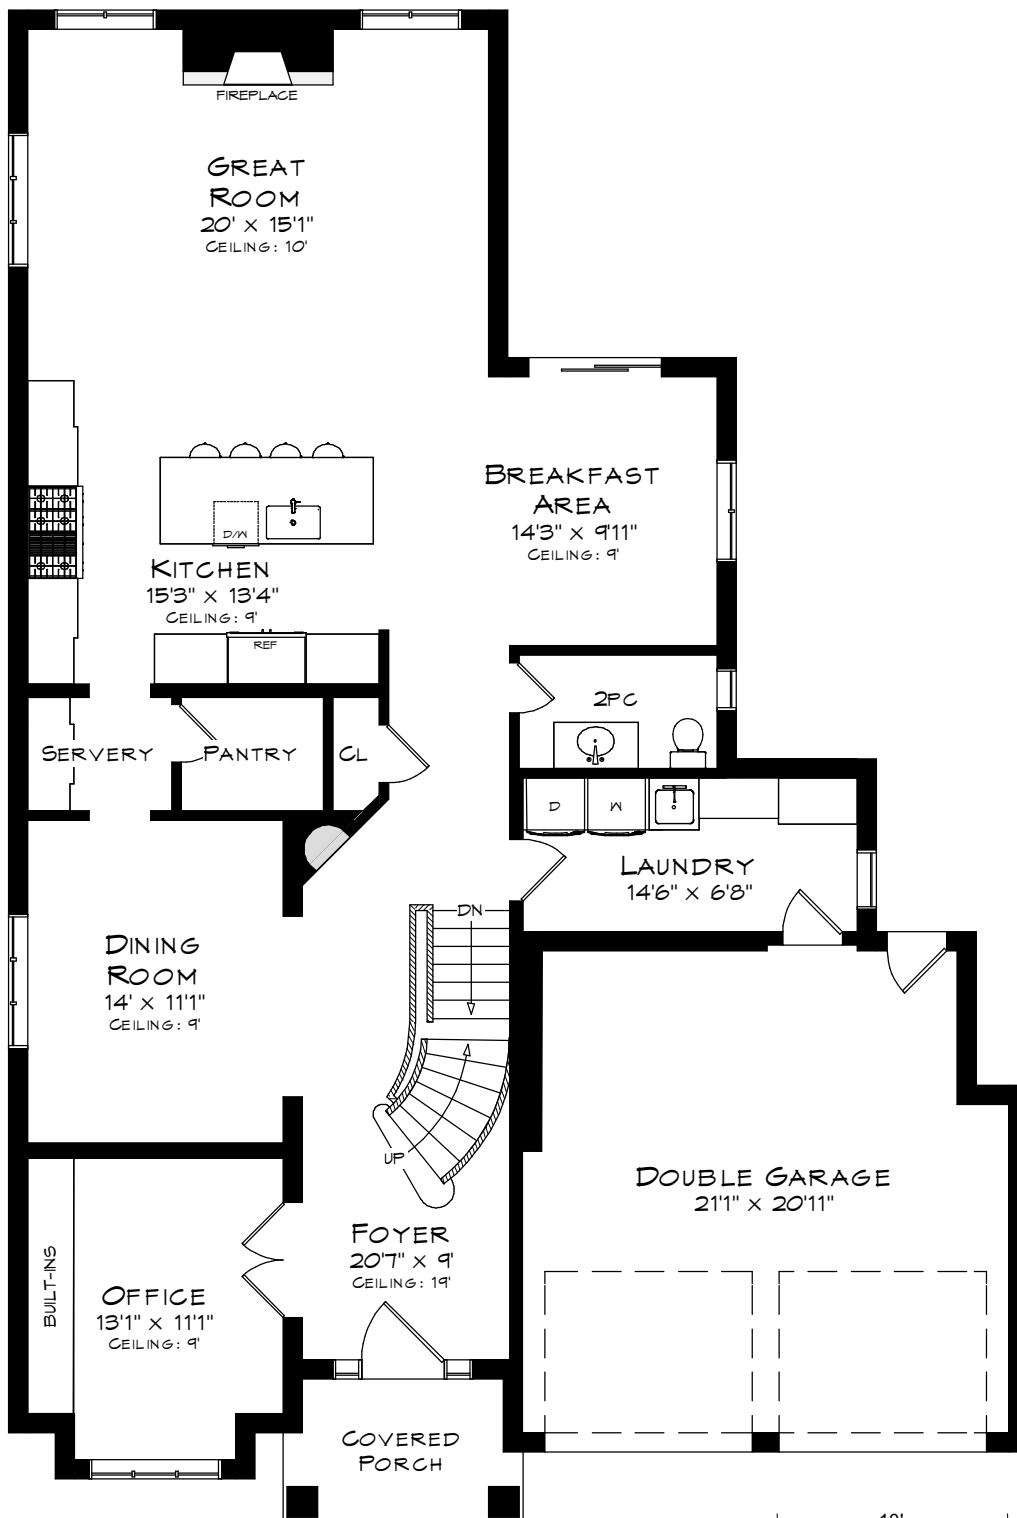

4052 APPLE VALLEY LANE

TOTAL SQUARE FOOTAGE
4,989 SQ.FT.

MAIN LEVEL
1,662 SQUARE FEET
+ 463 SF (GARAGE)

Measurements may not be 100% accurate
and should be used as a guideline only.
October - 2023

4052 APPLE VALLEY LANE

UPPER LEVEL
1,603 SQUARE FEET
+ 159 SF (OPEN TO BELOW)

Measurements may not be 100% accurate
and should be used as a guideline only.
October - 2023

4052 APPLE VALLEY LANE

LOWER LEVEL
1,724 SQUARE FEET

Measurements may not be 100% accurate
and should be used as a guideline only.
October - 2023