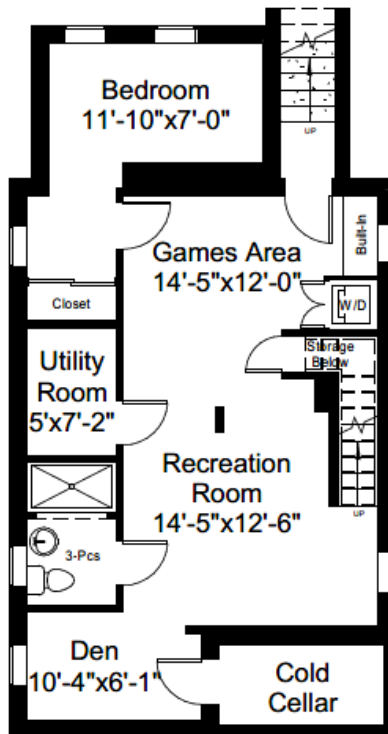

www.96graham.com
96 Graham Avenue South, Hamilton

Main Level
767 Square Feet

www.96graham.com
96 Graham Avenue South, Hamilton

Second Level
536 Square Feet

www.96graham.com
96 Graham Avenue South, Hamilton

Lower Level
800 Square Feet