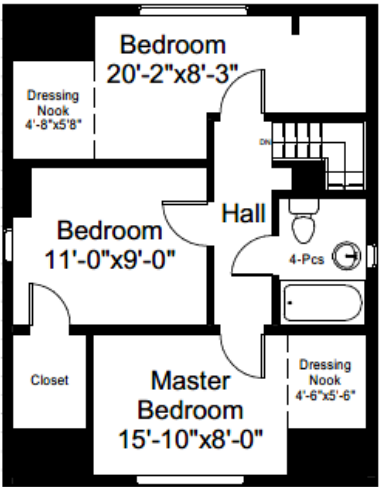

www.96graham.com
96 Graham Avenue South, Hamilton

Main Level
767 Square Feet

www.96graham.com
96 Graham Avenue South, Hamilton

Second Level
536 Square Feet

www.96graham.com
96 Graham Avenue South, Hamilton

Lower Level
800 Square Feet