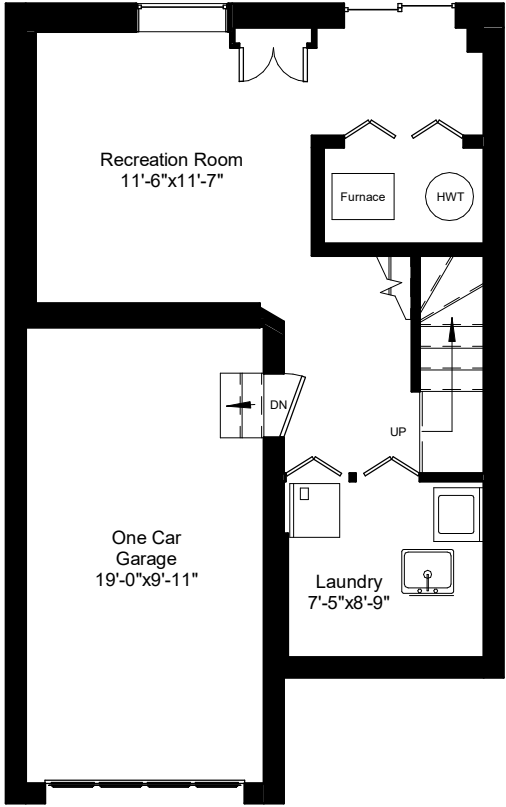

www.83Corey.com

83 Corey Circle, Georgetown

Main Level
620 Square Feet

www.83Corey.com

83 Corey Circle, Georgetown

**Upper Level
620 Square Feet**

www.83Corey.com

83 Corey Circle, Georgetown

Grade Level

409 Square Feet

Excluded Areas: 210 Sq. Ft. - Garage