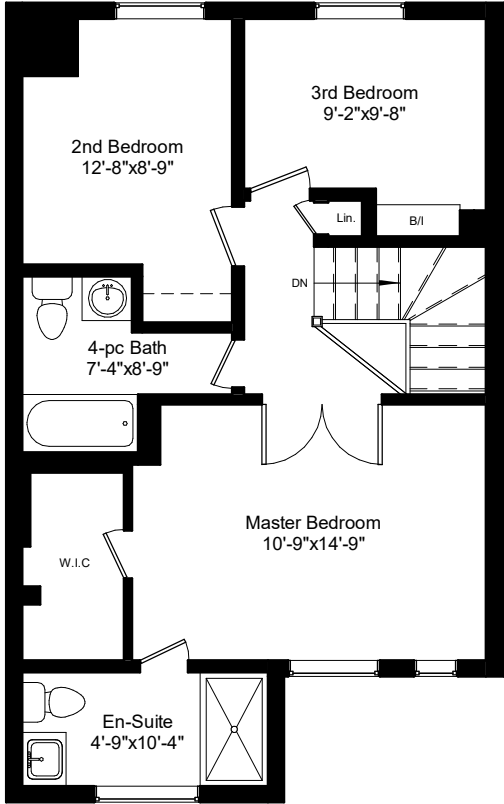

www.83Corey.com

83 Corey Circle, Georgetown

Main Level
620 Square Feet

www.83Corey.com

83 Corey Circle, Georgetown

**Upper Level
620 Square Feet**

www.83Corey.com

83 Corey Circle, Georgetown

Grade Level

409 Square Feet

Excluded Areas: 210 Sq. Ft. - Garage