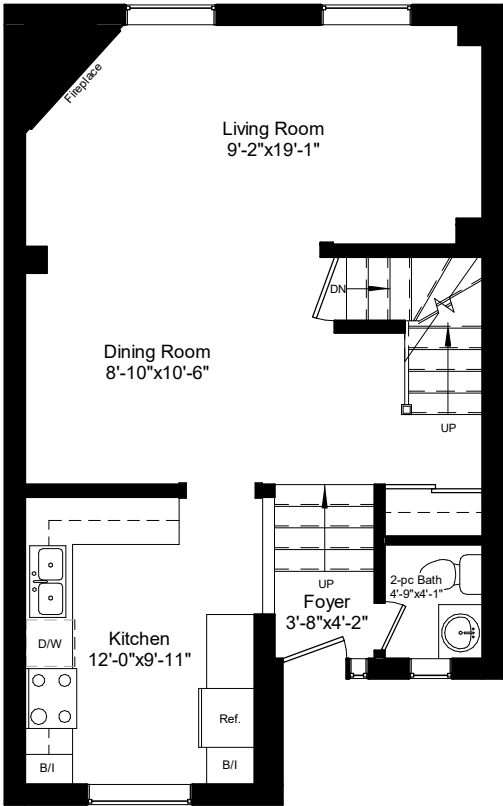

www.83Corey.com

83 Corey Circle, Georgetown

Main Level
620 Square Feet

www.83Corey.com

83 Corey Circle, Georgetown

**Upper Level
620 Square Feet**

www.83Corey.com

83 Corey Circle, Georgetown

Grade Level

409 Square Feet

Excluded Areas: 210 Sq. Ft. - Garage