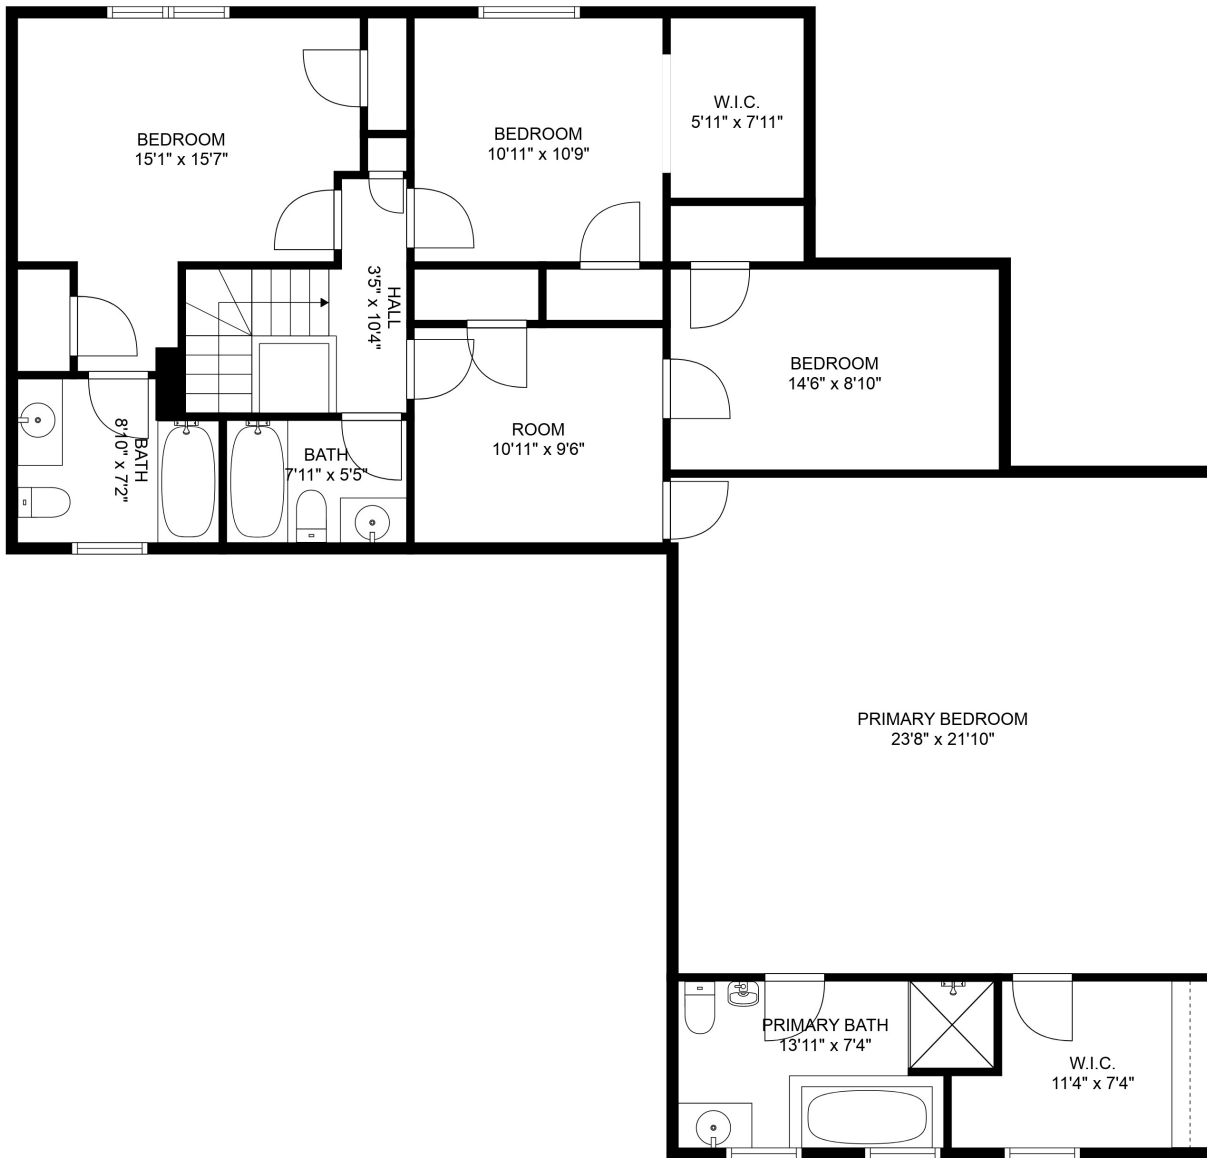

Total scanned area: 5848 sq. ft

MEASUREMENTS ARE CALCULATED BY CUBICASA TECHNOLOGY. DEEMED HIGHLY RELIABLE BUT NOT GUARANTEED.

Total scanned area: 5848 sq. ft

MEASUREMENTS ARE CALCULATED BY CUBICASA TECHNOLOGY. DEEMED HIGHLY RELIABLE BUT NOT GUARANTEED.