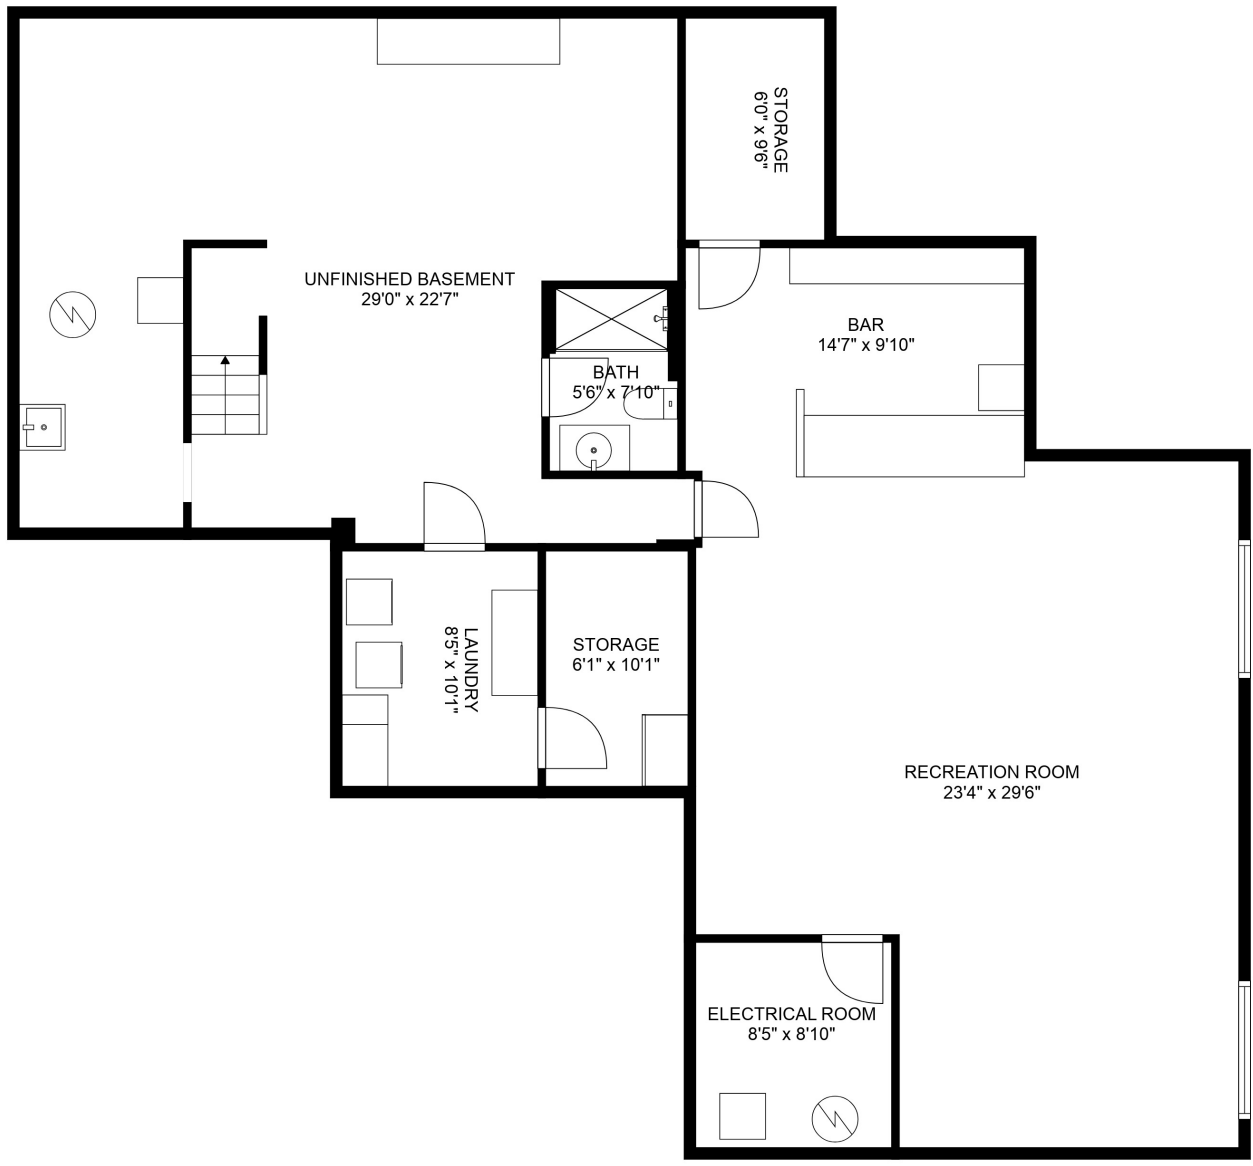

Total scanned area: 5848 sq. ft

MEASUREMENTS ARE CALCULATED BY CUBICASA TECHNOLOGY. DEEMED HIGHLY RELIABLE BUT NOT GUARANTEED.

Total scanned area: 5848 sq. ft

MEASUREMENTS ARE CALCULATED BY CUBICASA TECHNOLOGY. DEEMED HIGHLY RELIABLE BUT NOT GUARANTEED.