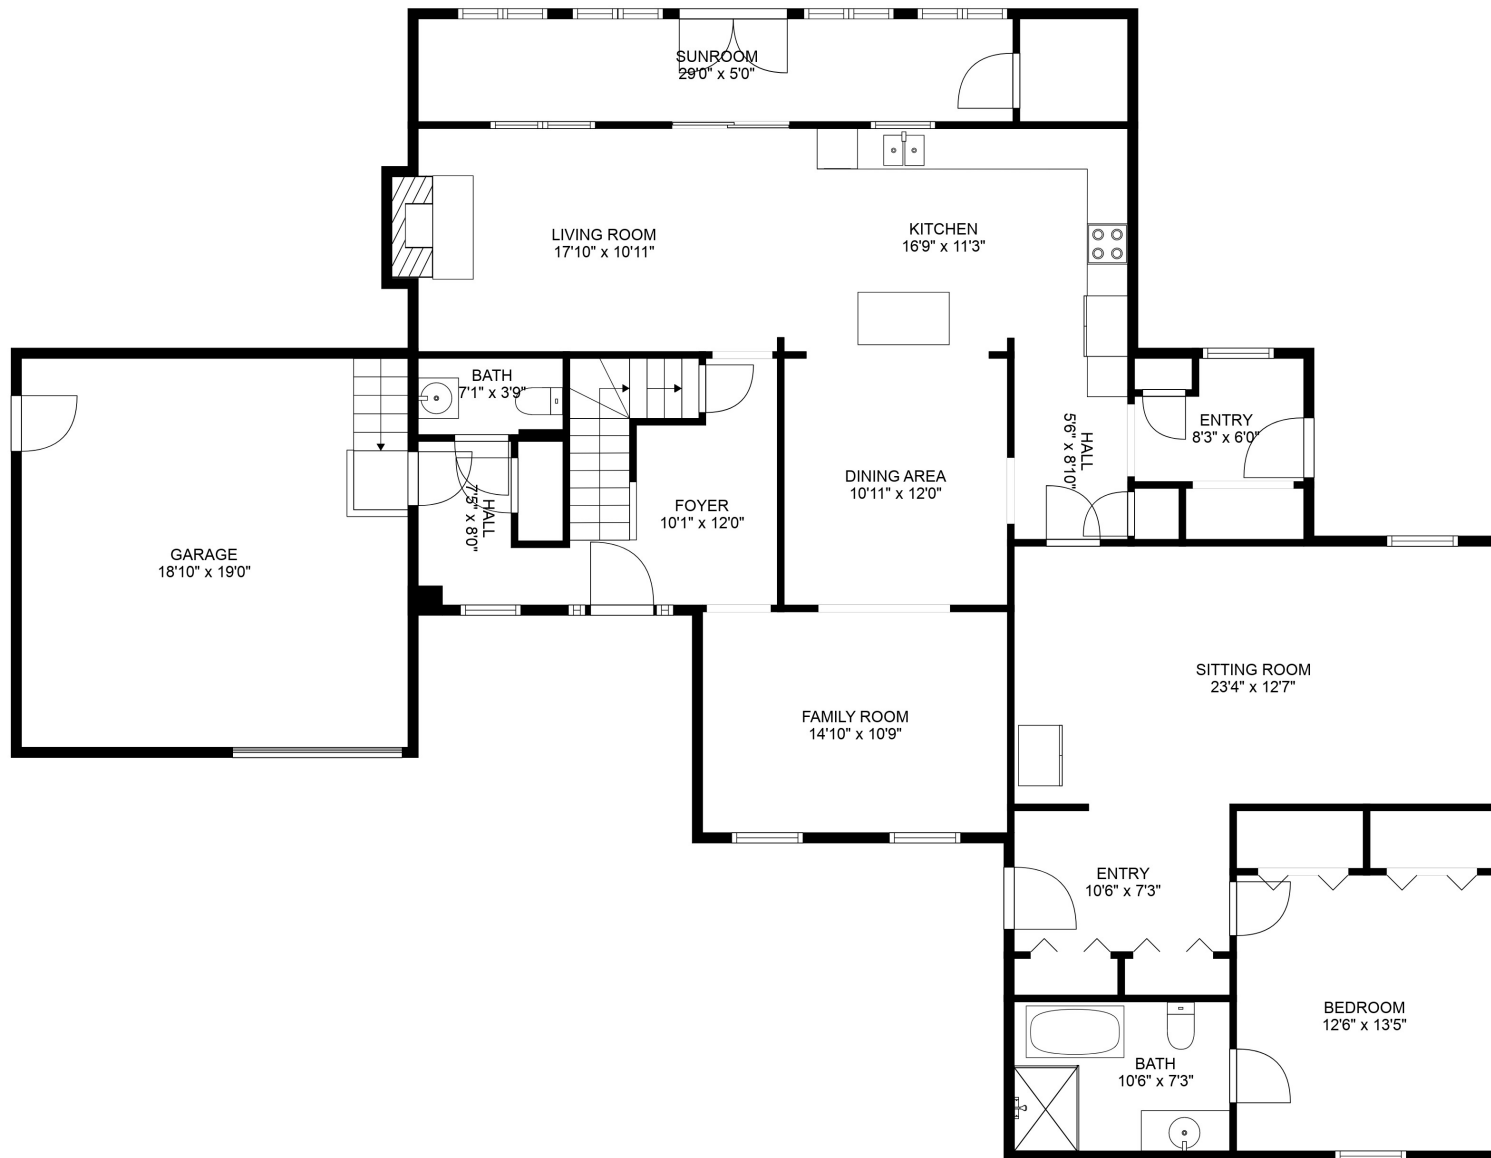

Total scanned area: 5848 sq. ft

MEASUREMENTS ARE CALCULATED BY CUBICASA TECHNOLOGY. DEEMED HIGHLY RELIABLE BUT NOT GUARANTEED.

Total scanned area: 5848 sq. ft

MEASUREMENTS ARE CALCULATED BY CUBICASA TECHNOLOGY. DEEMED HIGHLY RELIABLE BUT NOT GUARANTEED.