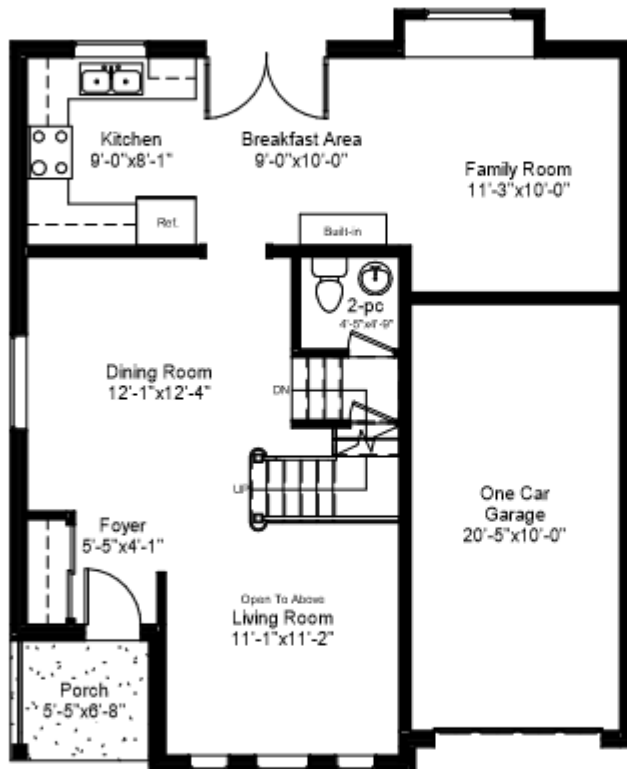

www.5172Ridgewell.com
5172 Ridgewell Road, Burlington

Main Level
752 Square Feet

Excluded Areas: Garage 237 Sq. Ft.

www.5172Ridgewell.com
5172 Ridgewell Road, Burlington

Upper Level
830 Square Feet

Excluded Areas: Open To Below 70 Sq. Ft.

www.5172Ridgewell.com
5172 Ridgewell Road, Burlington

Lower Level
797 Square Feet