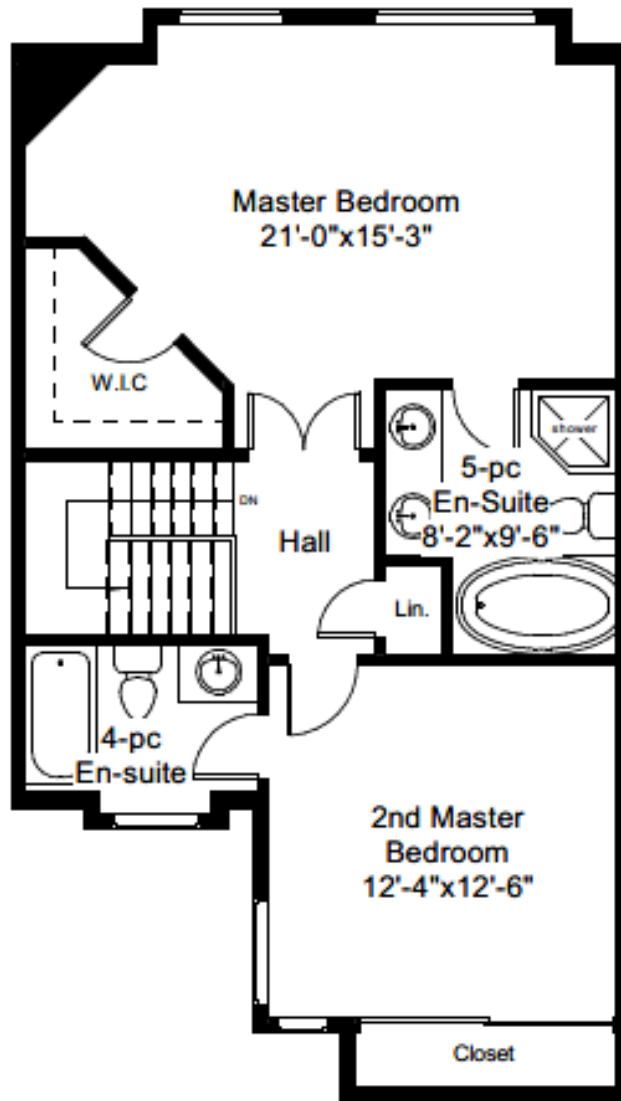

www.5662GlenErin50.com
50-5662 Glen Erin Drive, Mississauga

Main Level
678 Square Feet

Excluded Areas : Garage 274 Sq Ft

www.5662GlenErin50.com
50-5662 Glen Erin Drive, Mississauga

Upper Level
753 Square Feet

www.5662GlenErin50.com

50-5662 Glen Erin Drive, Mississauga

Lower Level
673 Square Feet