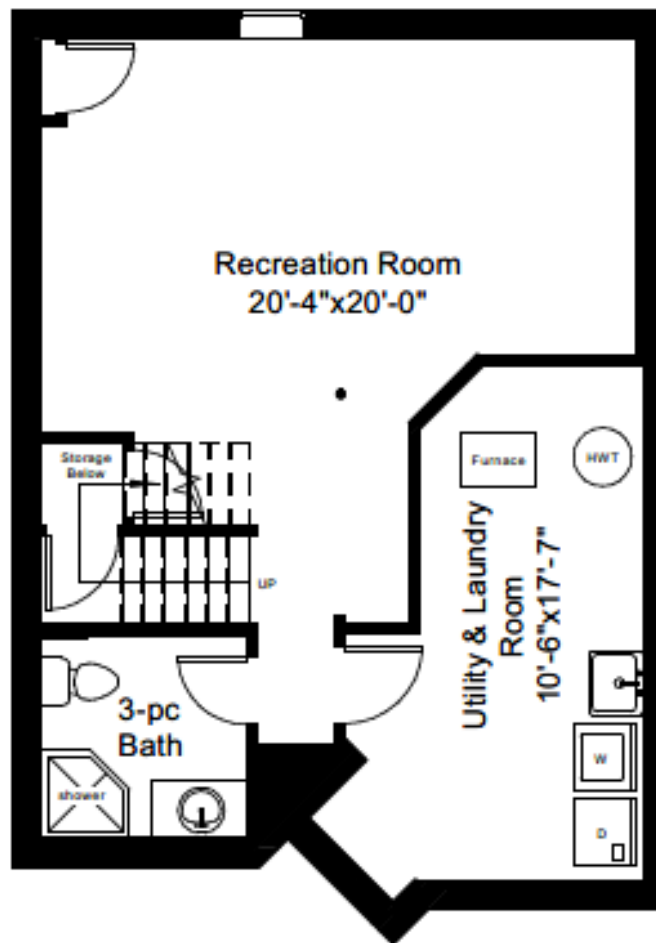

www.5662GlenErin50.com
50-5662 Glen Erin Drive, Mississauga

Main Level
678 Square Feet

Excluded Areas : Garage 274 Sq Ft

www.5662GlenErin50.com
50-5662 Glen Erin Drive, Mississauga

Upper Level
753 Square Feet

www.5662GlenErin50.com

50-5662 Glen Erin Drive, Mississauga

Lower Level
673 Square Feet