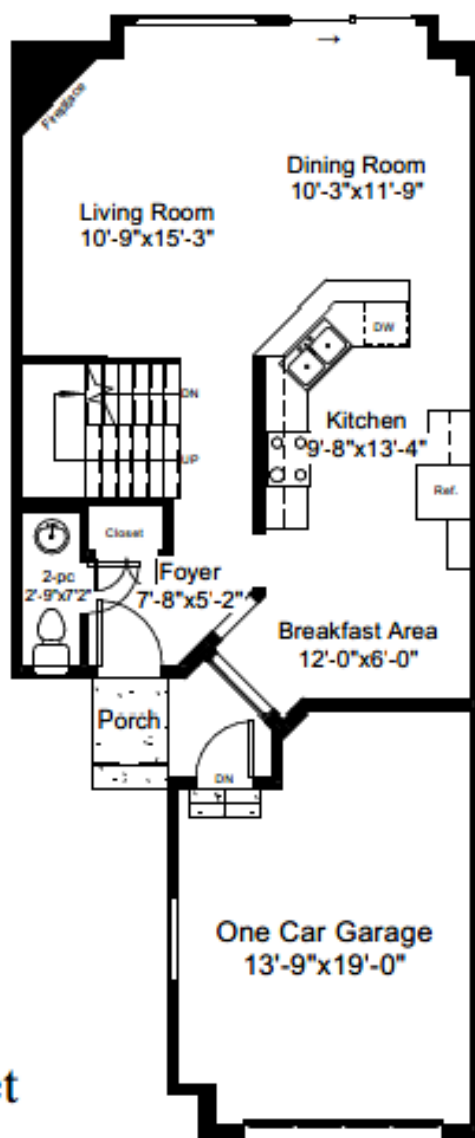

www.5662GlenErin50.com
50-5662 Glen Erin Drive, Mississauga

Main Level
678 Square Feet

Excluded Areas : Garage 274 Sq Ft

www.5662GlenErin50.com
50-5662 Glen Erin Drive, Mississauga

Upper Level
753 Square Feet

www.5662GlenErin50.com

50-5662 Glen Erin Drive, Mississauga

Lower Level
673 Square Feet