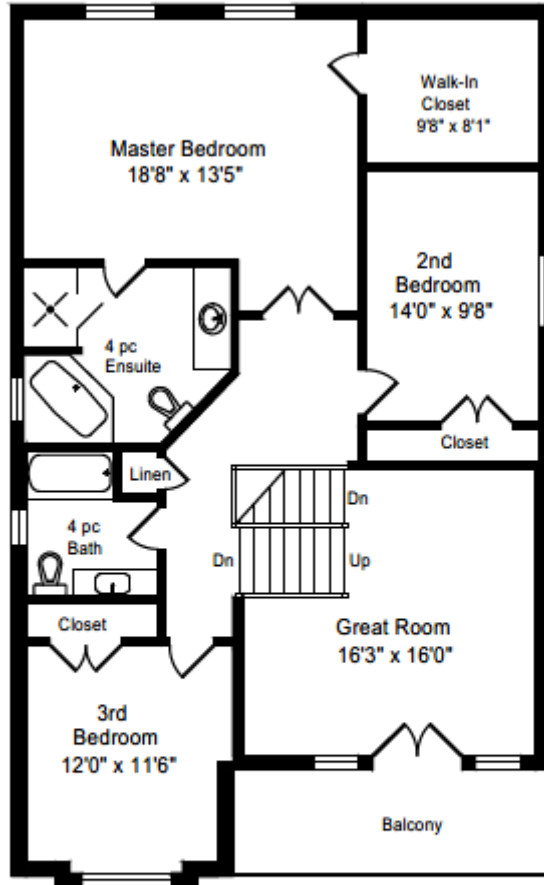

www.434Annalee.com

Main Floor
1058 Square Feet

Total Gross Area - 3481 Square Feet
Garage - 397 Square Feet

www.434Annalee.com

Second Floor
1365 Square Feet

www.434Annalee.com

Lower Level
1058 Square Feet

Measurements and Calculations are approximate.
To be used as guidelines only.
www.mhacomb.ca