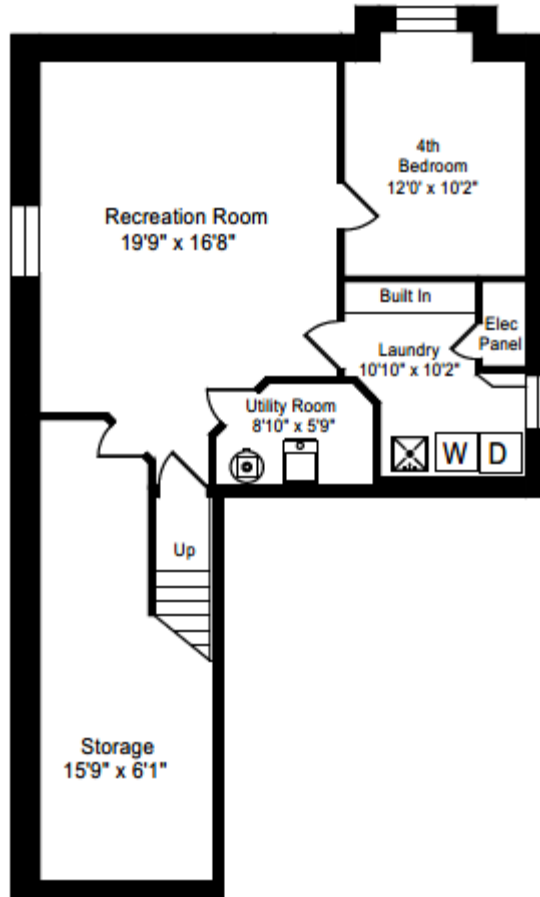

www.434Annalee.com

Lower Level
1058 Square Feet