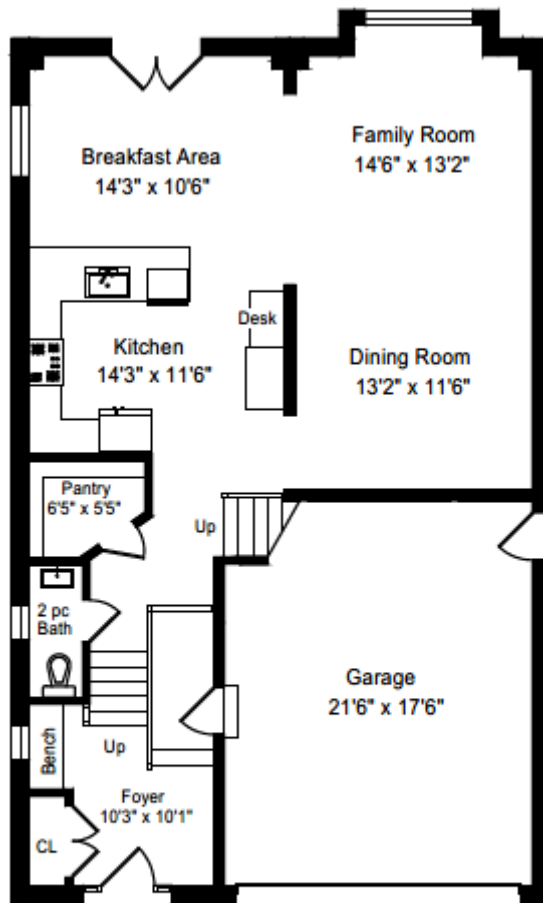

www.434Annalee.com

Main Floor
1058 Square Feet

Total Gross Area - 3481 Square Feet
Garage - 397 Square Feet

www.434Annalee.com

Second Floor
1365 Square Feet

www.434Annalee.com

Lower Level
1058 Square Feet

Measurements and Calculations are approximate.
To be used as guidelines only.
www.mhacomb.ca