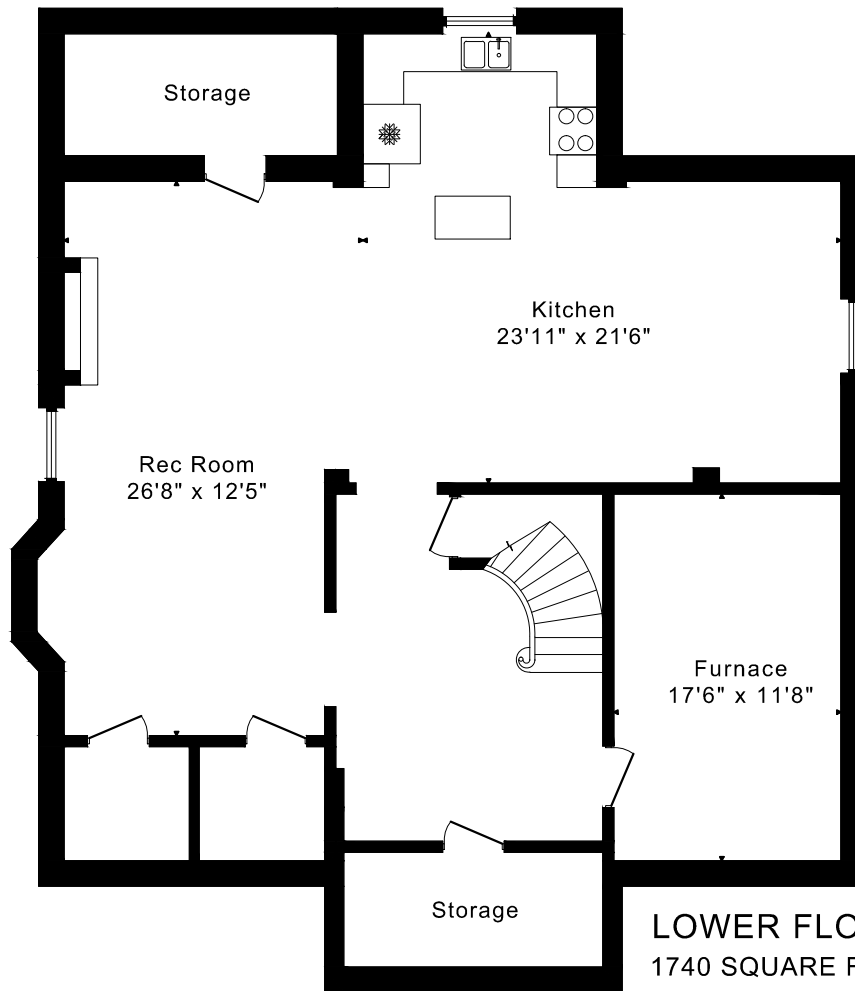

42 KINGSNORTH BLVD WOODBRIDGE

SECOND FLOOR
1450 SQUARE FEET

MAIN FLOOR
1560 SQUARE FEET

LOWER FLOOR
1740 SQUARE FEET

3010 sq ft + 1740 sq ft
BELOW GRADE