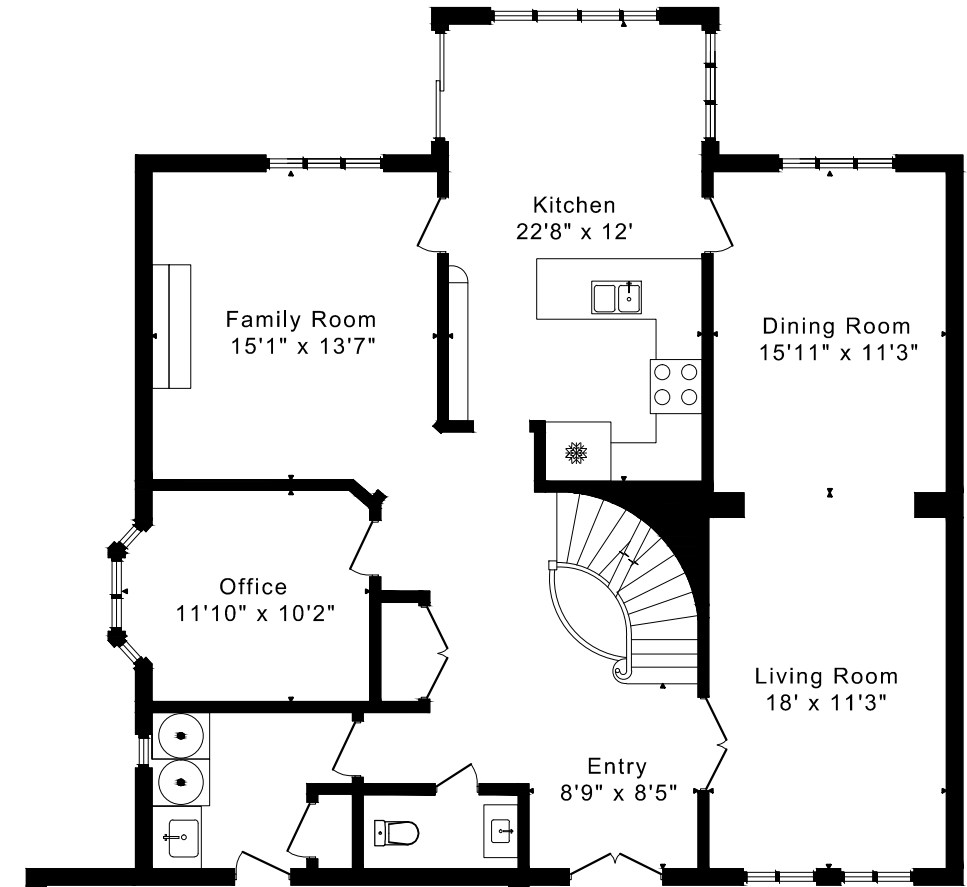

42 KINGSNORTH BLVD WOODBRIDGE

SECOND FLOOR
1450 SQUARE FEET

MAIN FLOOR
1560 SQUARE FEET

LOWER FLOOR
1740 SQUARE FEET

3010 sq ft + 1740 sq ft
BELOW GRADE