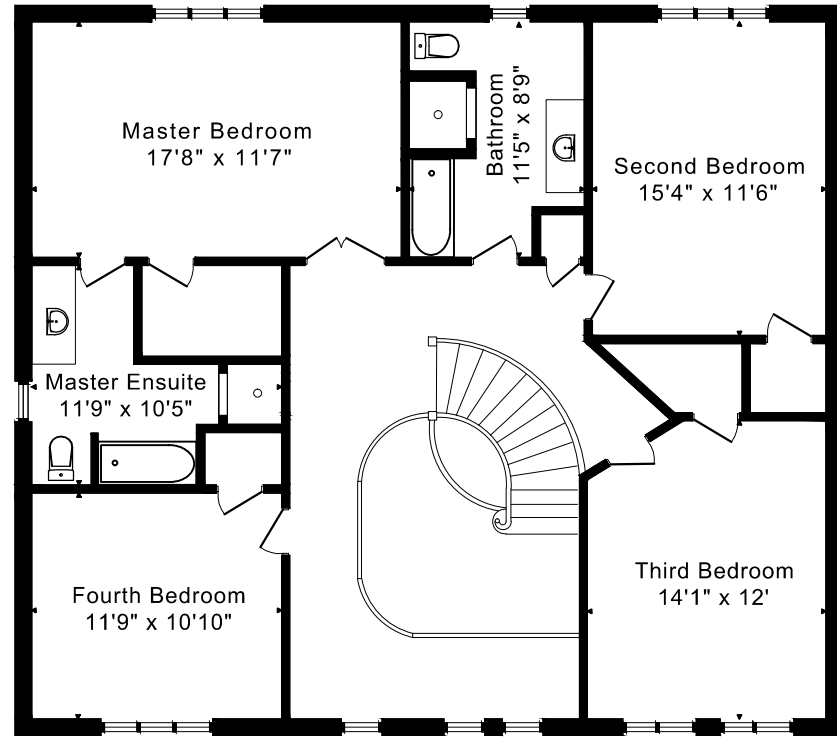

42 KINGSNORTH BLVD WOODBRIDGE

SECOND FLOOR
1450 SQUARE FEET

MAIN FLOOR
1560 SQUARE FEET

LOWER FLOOR
1740 SQUARE FEET

3010 sq ft + 1740 sq ft
BELOW GRADE