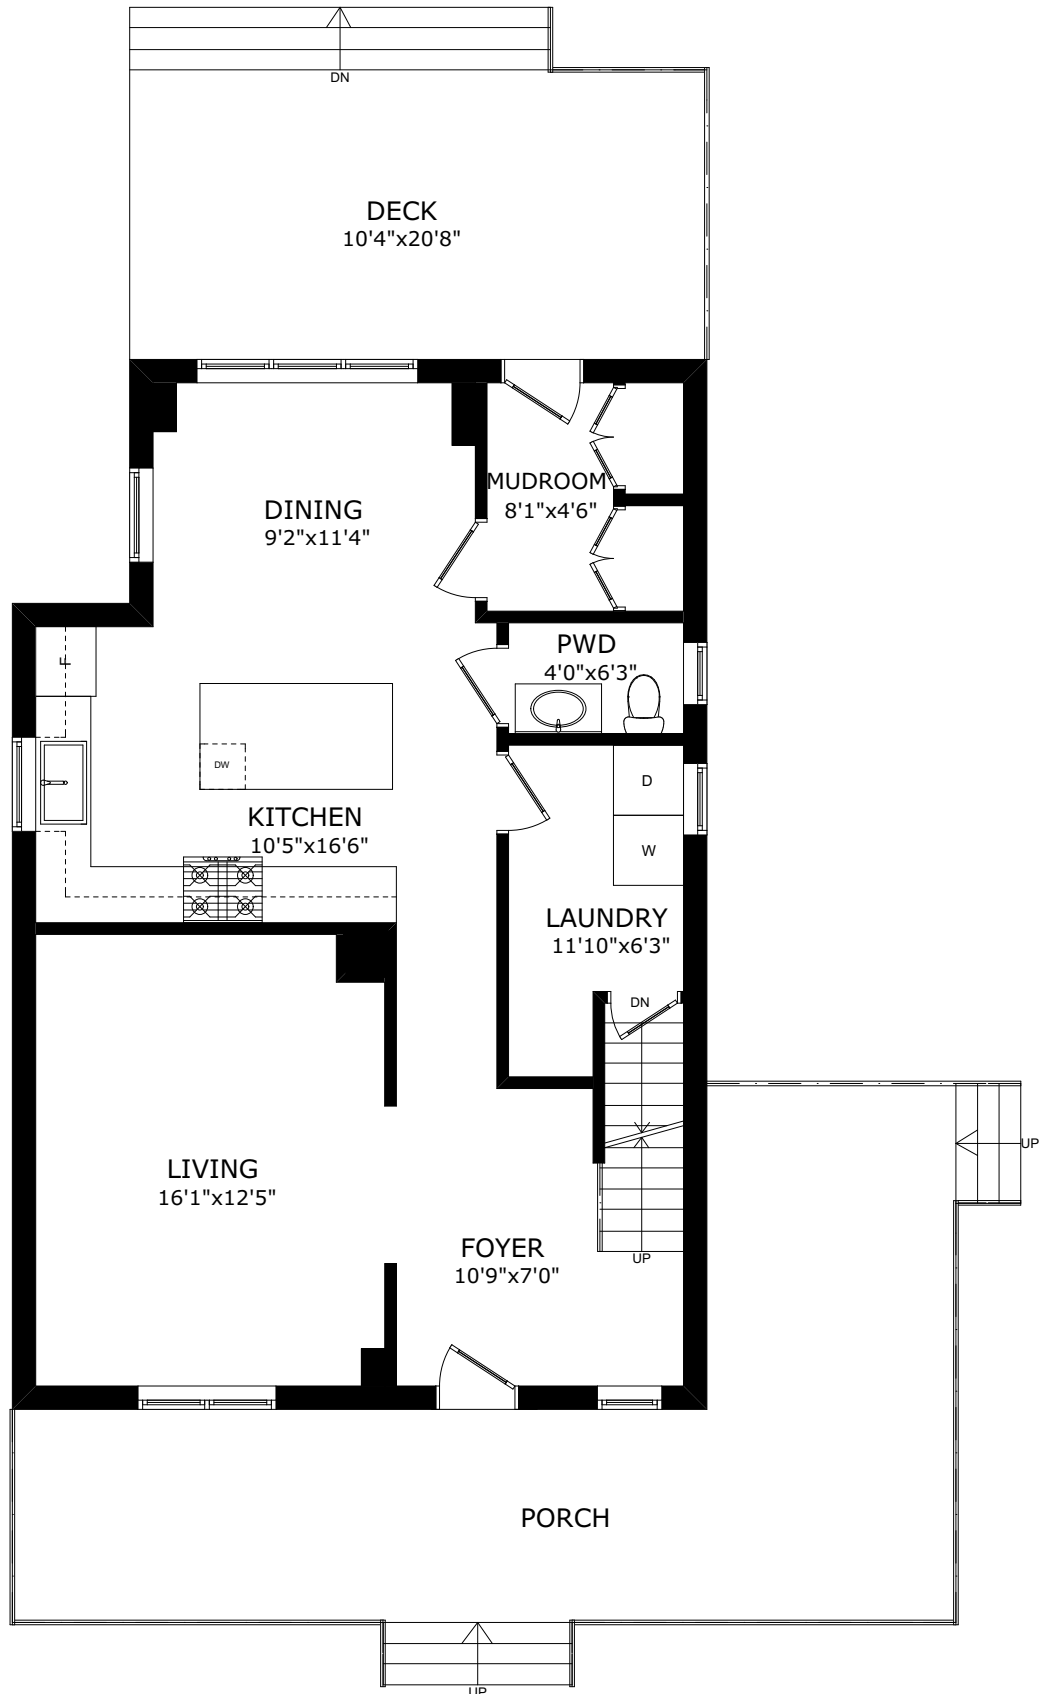

4205 JOHN STREET

MAIN FLOOR

SIZE AND LAYOUT ARE APPROXIMATE,
BUYER TO VERIFY SIZES. WWW.HOUSSMAX.CA

4205 JOHN STREET

SECOND FLOOR

SIZE AND LAYOUT ARE APPROXIMATE,
BUYER TO VERIFY SIZES. WWW.HOUSSMAX.CA

4205 JOHN STREET

THIRD FLOOR

SIZE AND LAYOUT ARE APPROXIMATE,
BUYER TO VERIFY SIZES. WWW.HOUSSMAX.CA

4205 JOHN STREET

BASEMENT

SIZE AND LAYOUT ARE APPROXIMATE,
BUYER TO VERIFY SIZES. WWW.HOUSSMAX.CA