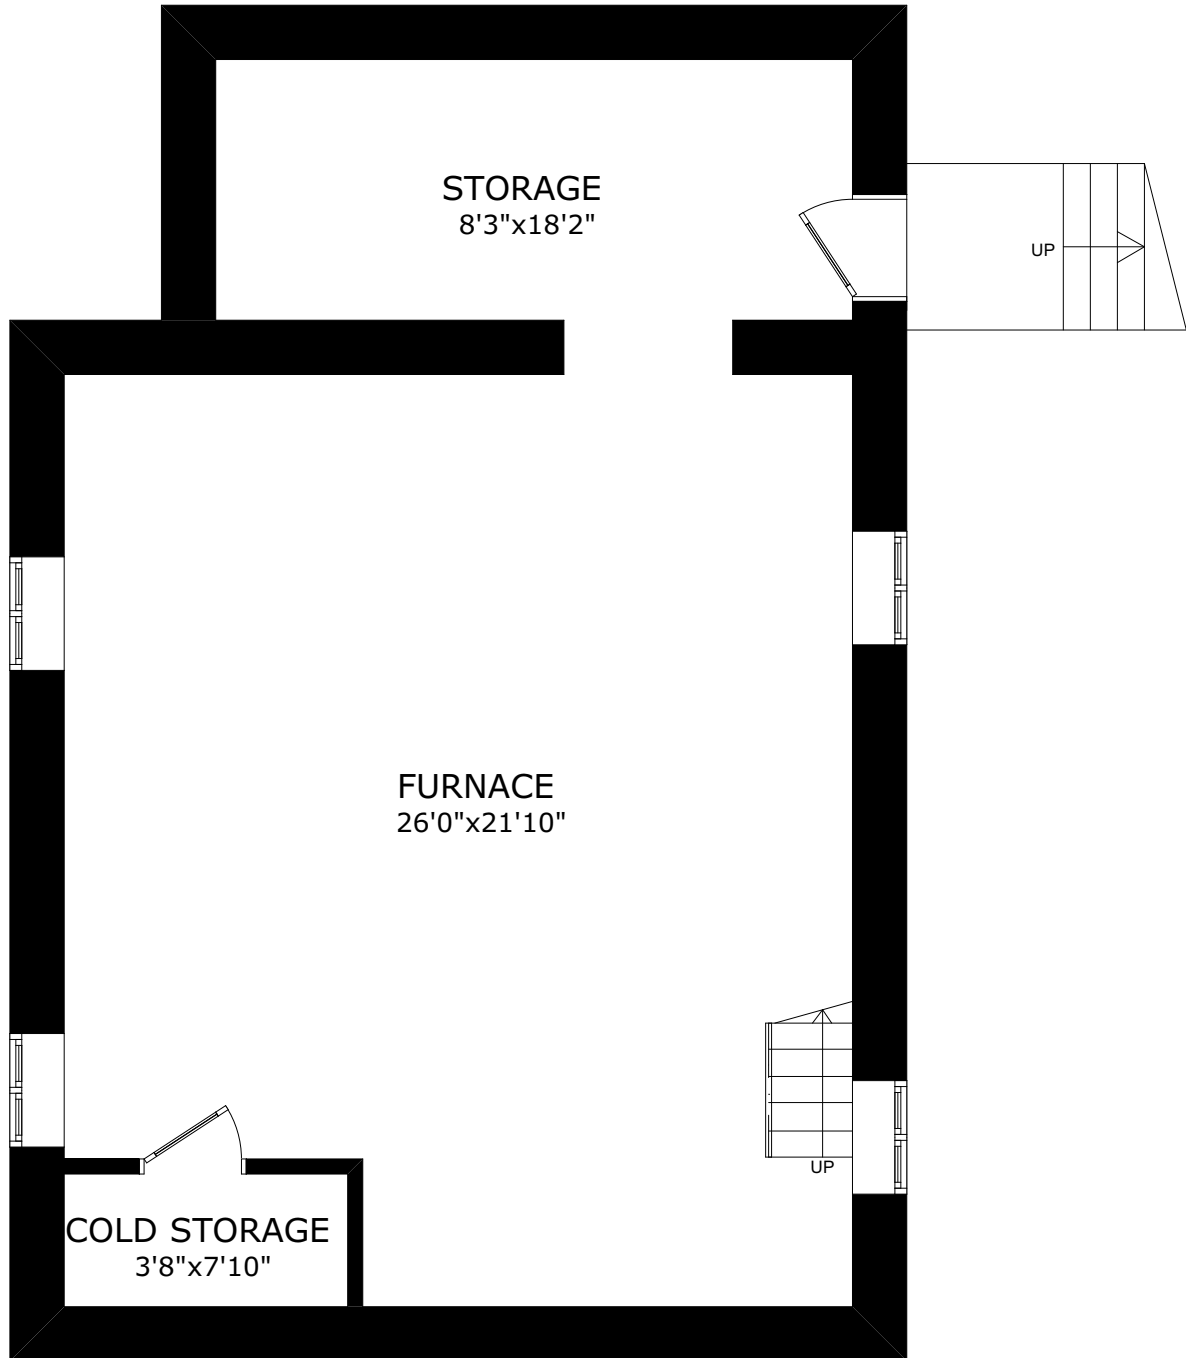

4205 JOHN STREET

MAIN FLOOR

SIZE AND LAYOUT ARE APPROXIMATE,
BUYER TO VERIFY SIZES. WWW.HOUSSMAX.CA

4205 JOHN STREET

SECOND FLOOR

SIZE AND LAYOUT ARE APPROXIMATE,
BUYER TO VERIFY SIZES. WWW.HOUSSMAX.CA

4205 JOHN STREET

THIRD FLOOR

SIZE AND LAYOUT ARE APPROXIMATE,
BUYER TO VERIFY SIZES. WWW.HOUSSMAX.CA

4205 JOHN STREET

BASEMENT

SIZE AND LAYOUT ARE APPROXIMATE,
BUYER TO VERIFY SIZES. WWW.HOUSSMAX.CA