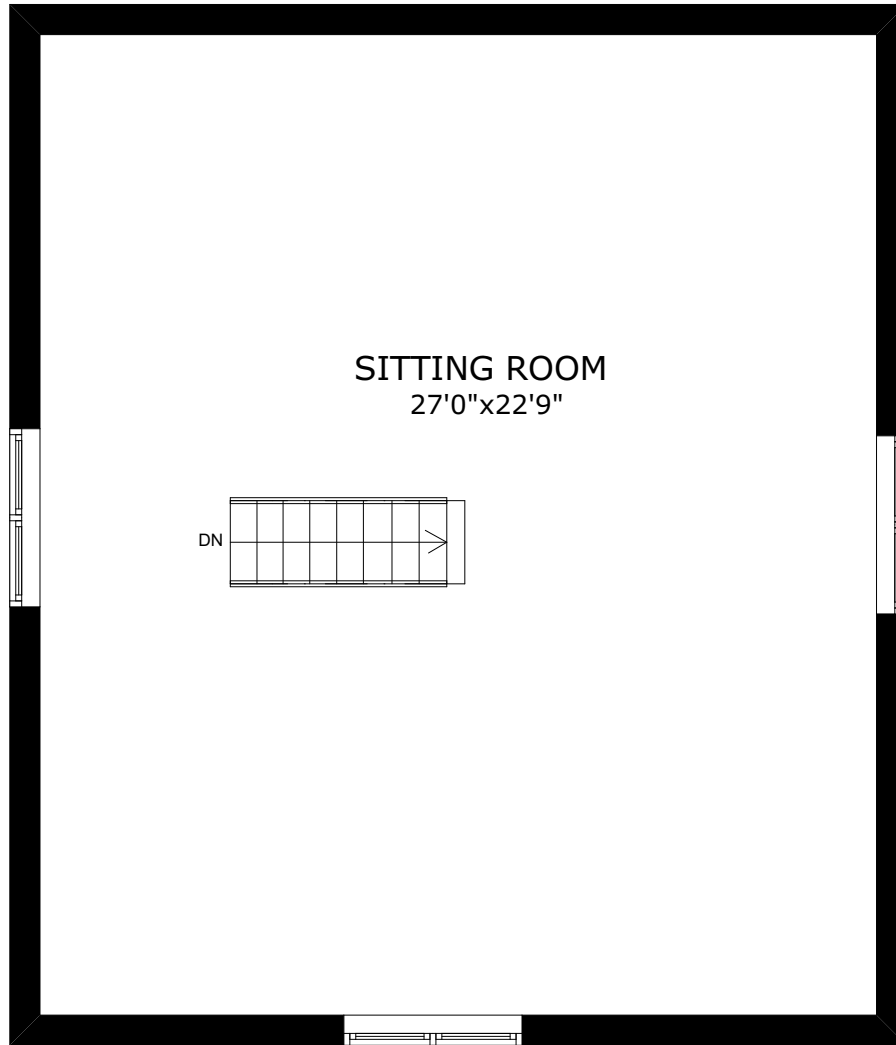

4205 JOHN STREET

MAIN FLOOR

SIZE AND LAYOUT ARE APPROXIMATE,
BUYER TO VERIFY SIZES. WWW.HOUSSMAX.CA

4205 JOHN STREET

SECOND FLOOR

SIZE AND LAYOUT ARE APPROXIMATE,
BUYER TO VERIFY SIZES. WWW.HOUSSMAX.CA

4205 JOHN STREET

THIRD FLOOR

SIZE AND LAYOUT ARE APPROXIMATE,
BUYER TO VERIFY SIZES. WWW.HOUSSMAX.CA

4205 JOHN STREET

BASEMENT

SIZE AND LAYOUT ARE APPROXIMATE,
BUYER TO VERIFY SIZES. WWW.HOUSSMAX.CA