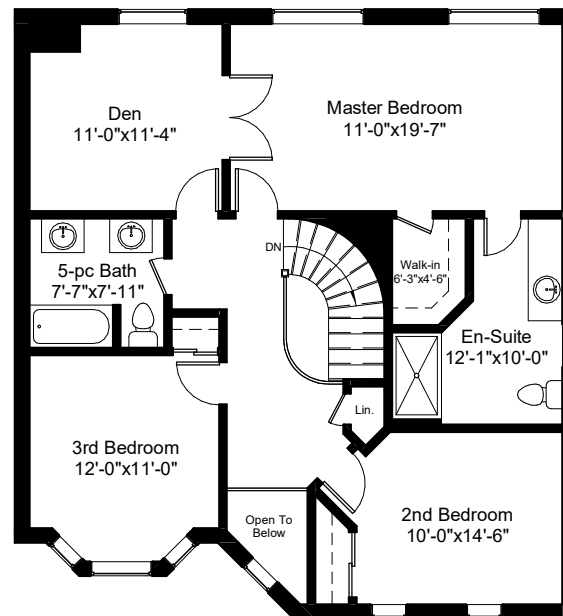

www.4033Colonial.com  
4033 Colonial Drive, Mississauga

Main Level  
1294 Square Feet  
Excluded Areas: 376 Sq. Ft. - Garage

*www.4033Colonial.com*  
*4033 Colonial Drive, Mississauga*

Upper Level  
1126 Square Feet

*www.4033Colonial.com*  
*4033 Colonial Drive, Mississauga*

Lower Level  
1294 Square Feet