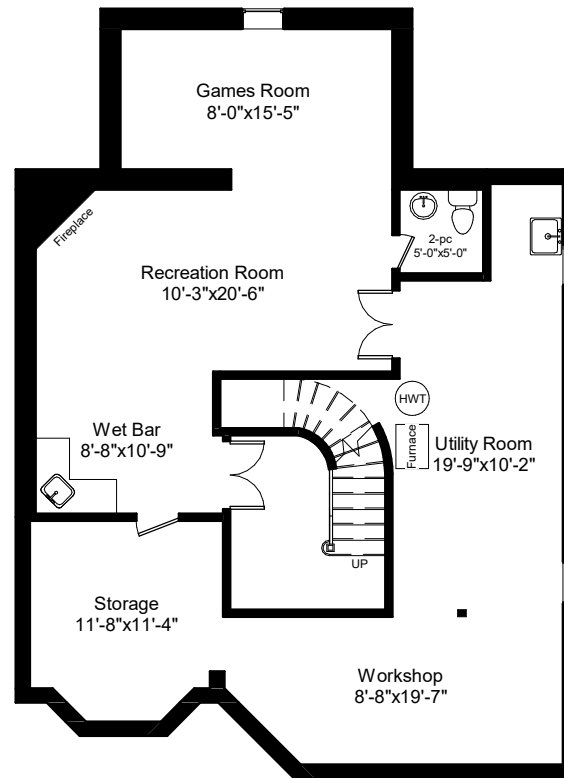

www.4033Colonial.com  
4033 Colonial Drive, Mississauga

Main Level  
1294 Square Feet  
Excluded Areas: 376 Sq. Ft. - Garage

*www.4033Colonial.com*  
*4033 Colonial Drive, Mississauga*

Upper Level  
1126 Square Feet

*www.4033Colonial.com*  
*4033 Colonial Drive, Mississauga*

Lower Level  
1294 Square Feet