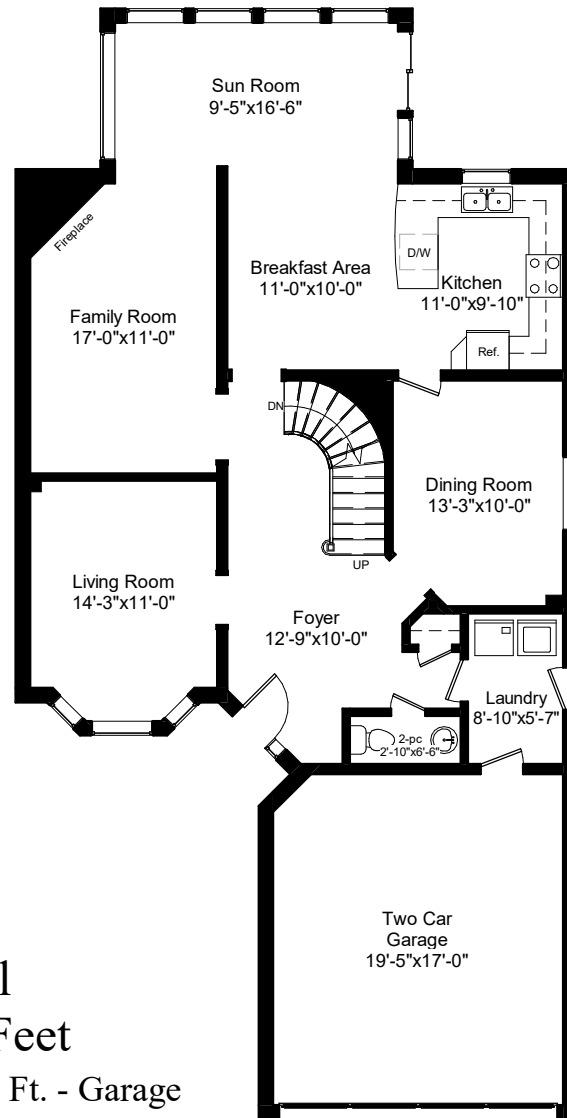

www.4033Colonial.com  
4033 Colonial Drive, Mississauga

Main Level  
1294 Square Feet  
Excluded Areas: 376 Sq. Ft. - Garage

*www.4033Colonial.com*  
*4033 Colonial Drive, Mississauga*

Upper Level  
1126 Square Feet

*www.4033Colonial.com*  
*4033 Colonial Drive, Mississauga*

Lower Level  
1294 Square Feet