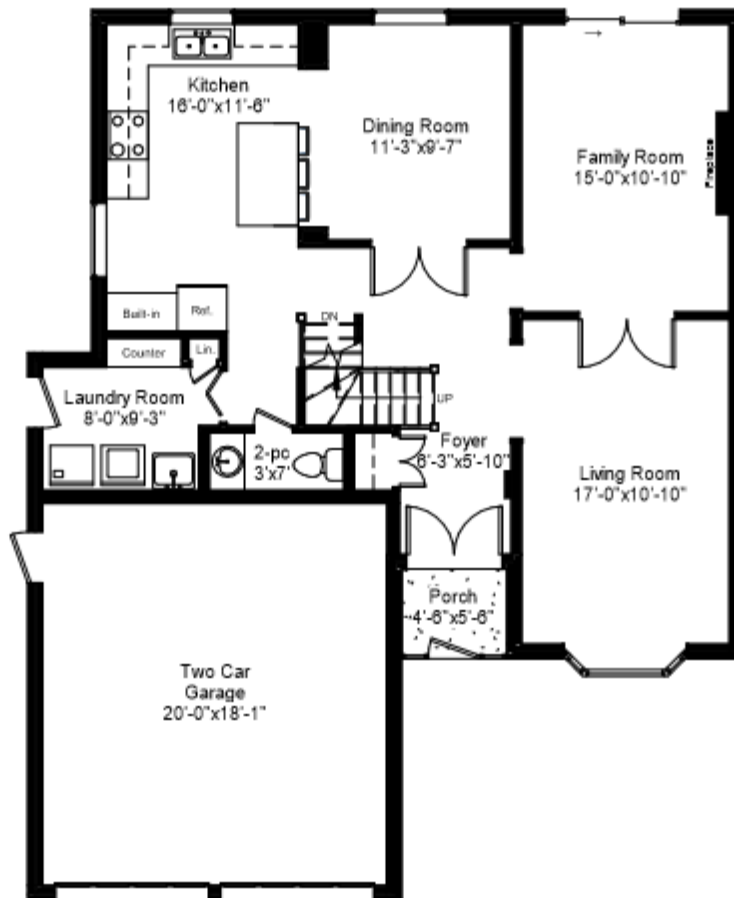

www.3662SawmillValley.com

3662 Sawmill Valley Drive, Mississauga

Main Level

1020 Square Feet

Excluded Areas: Garage 408 Sq. Ft.

www.3662SawmillValley.com
3662 Sawmill Valley Drive, Mississauga

Upper Level
849 Square Feet

www.3662SawmillValley.com
3662 Sawmill Valley Drive, Mississauga

Lower Level
1022 Square Feet