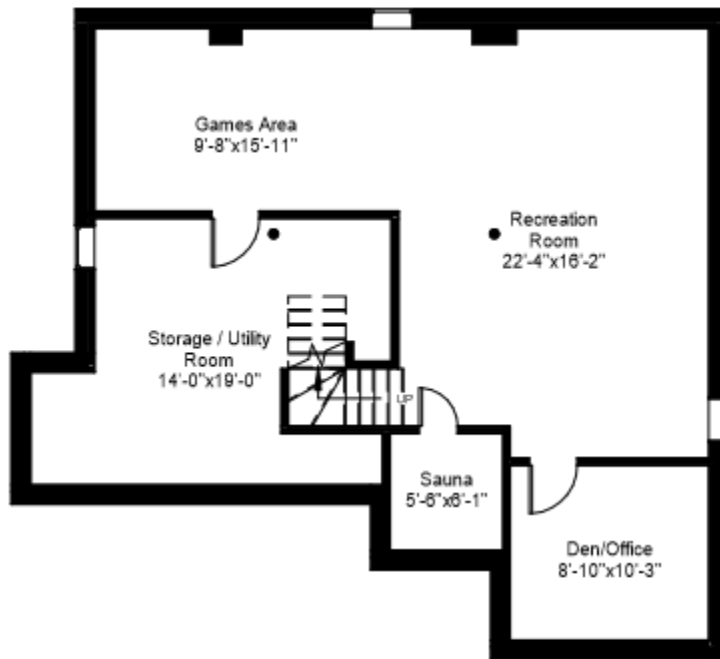

www.3662SawmillValley.com

3662 Sawmill Valley Drive, Mississauga

Main Level

1020 Square Feet

Excluded Areas: Garage 408 Sq. Ft.

www.3662SawmillValley.com
3662 Sawmill Valley Drive, Mississauga

Upper Level
849 Square Feet

www.3662SawmillValley.com
3662 Sawmill Valley Drive, Mississauga

Lower Level
1022 Square Feet