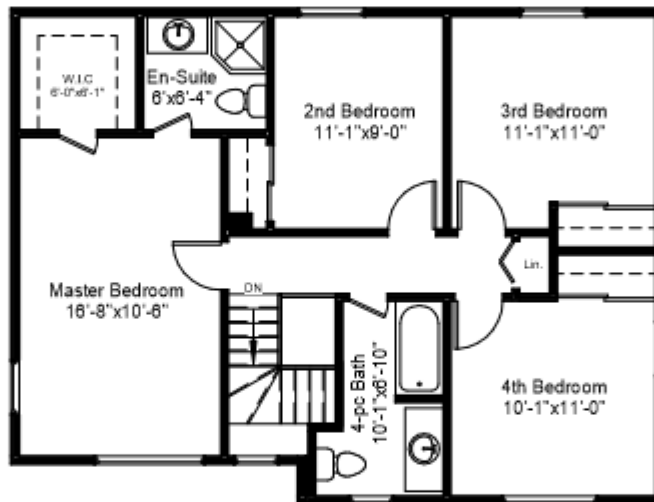

www.3662SawmillValley.com

3662 Sawmill Valley Drive, Mississauga

Main Level

1020 Square Feet

Excluded Areas: Garage 408 Sq. Ft.

www.3662SawmillValley.com
3662 Sawmill Valley Drive, Mississauga

Upper Level
849 Square Feet

www.3662SawmillValley.com
3662 Sawmill Valley Drive, Mississauga

Lower Level
1022 Square Feet