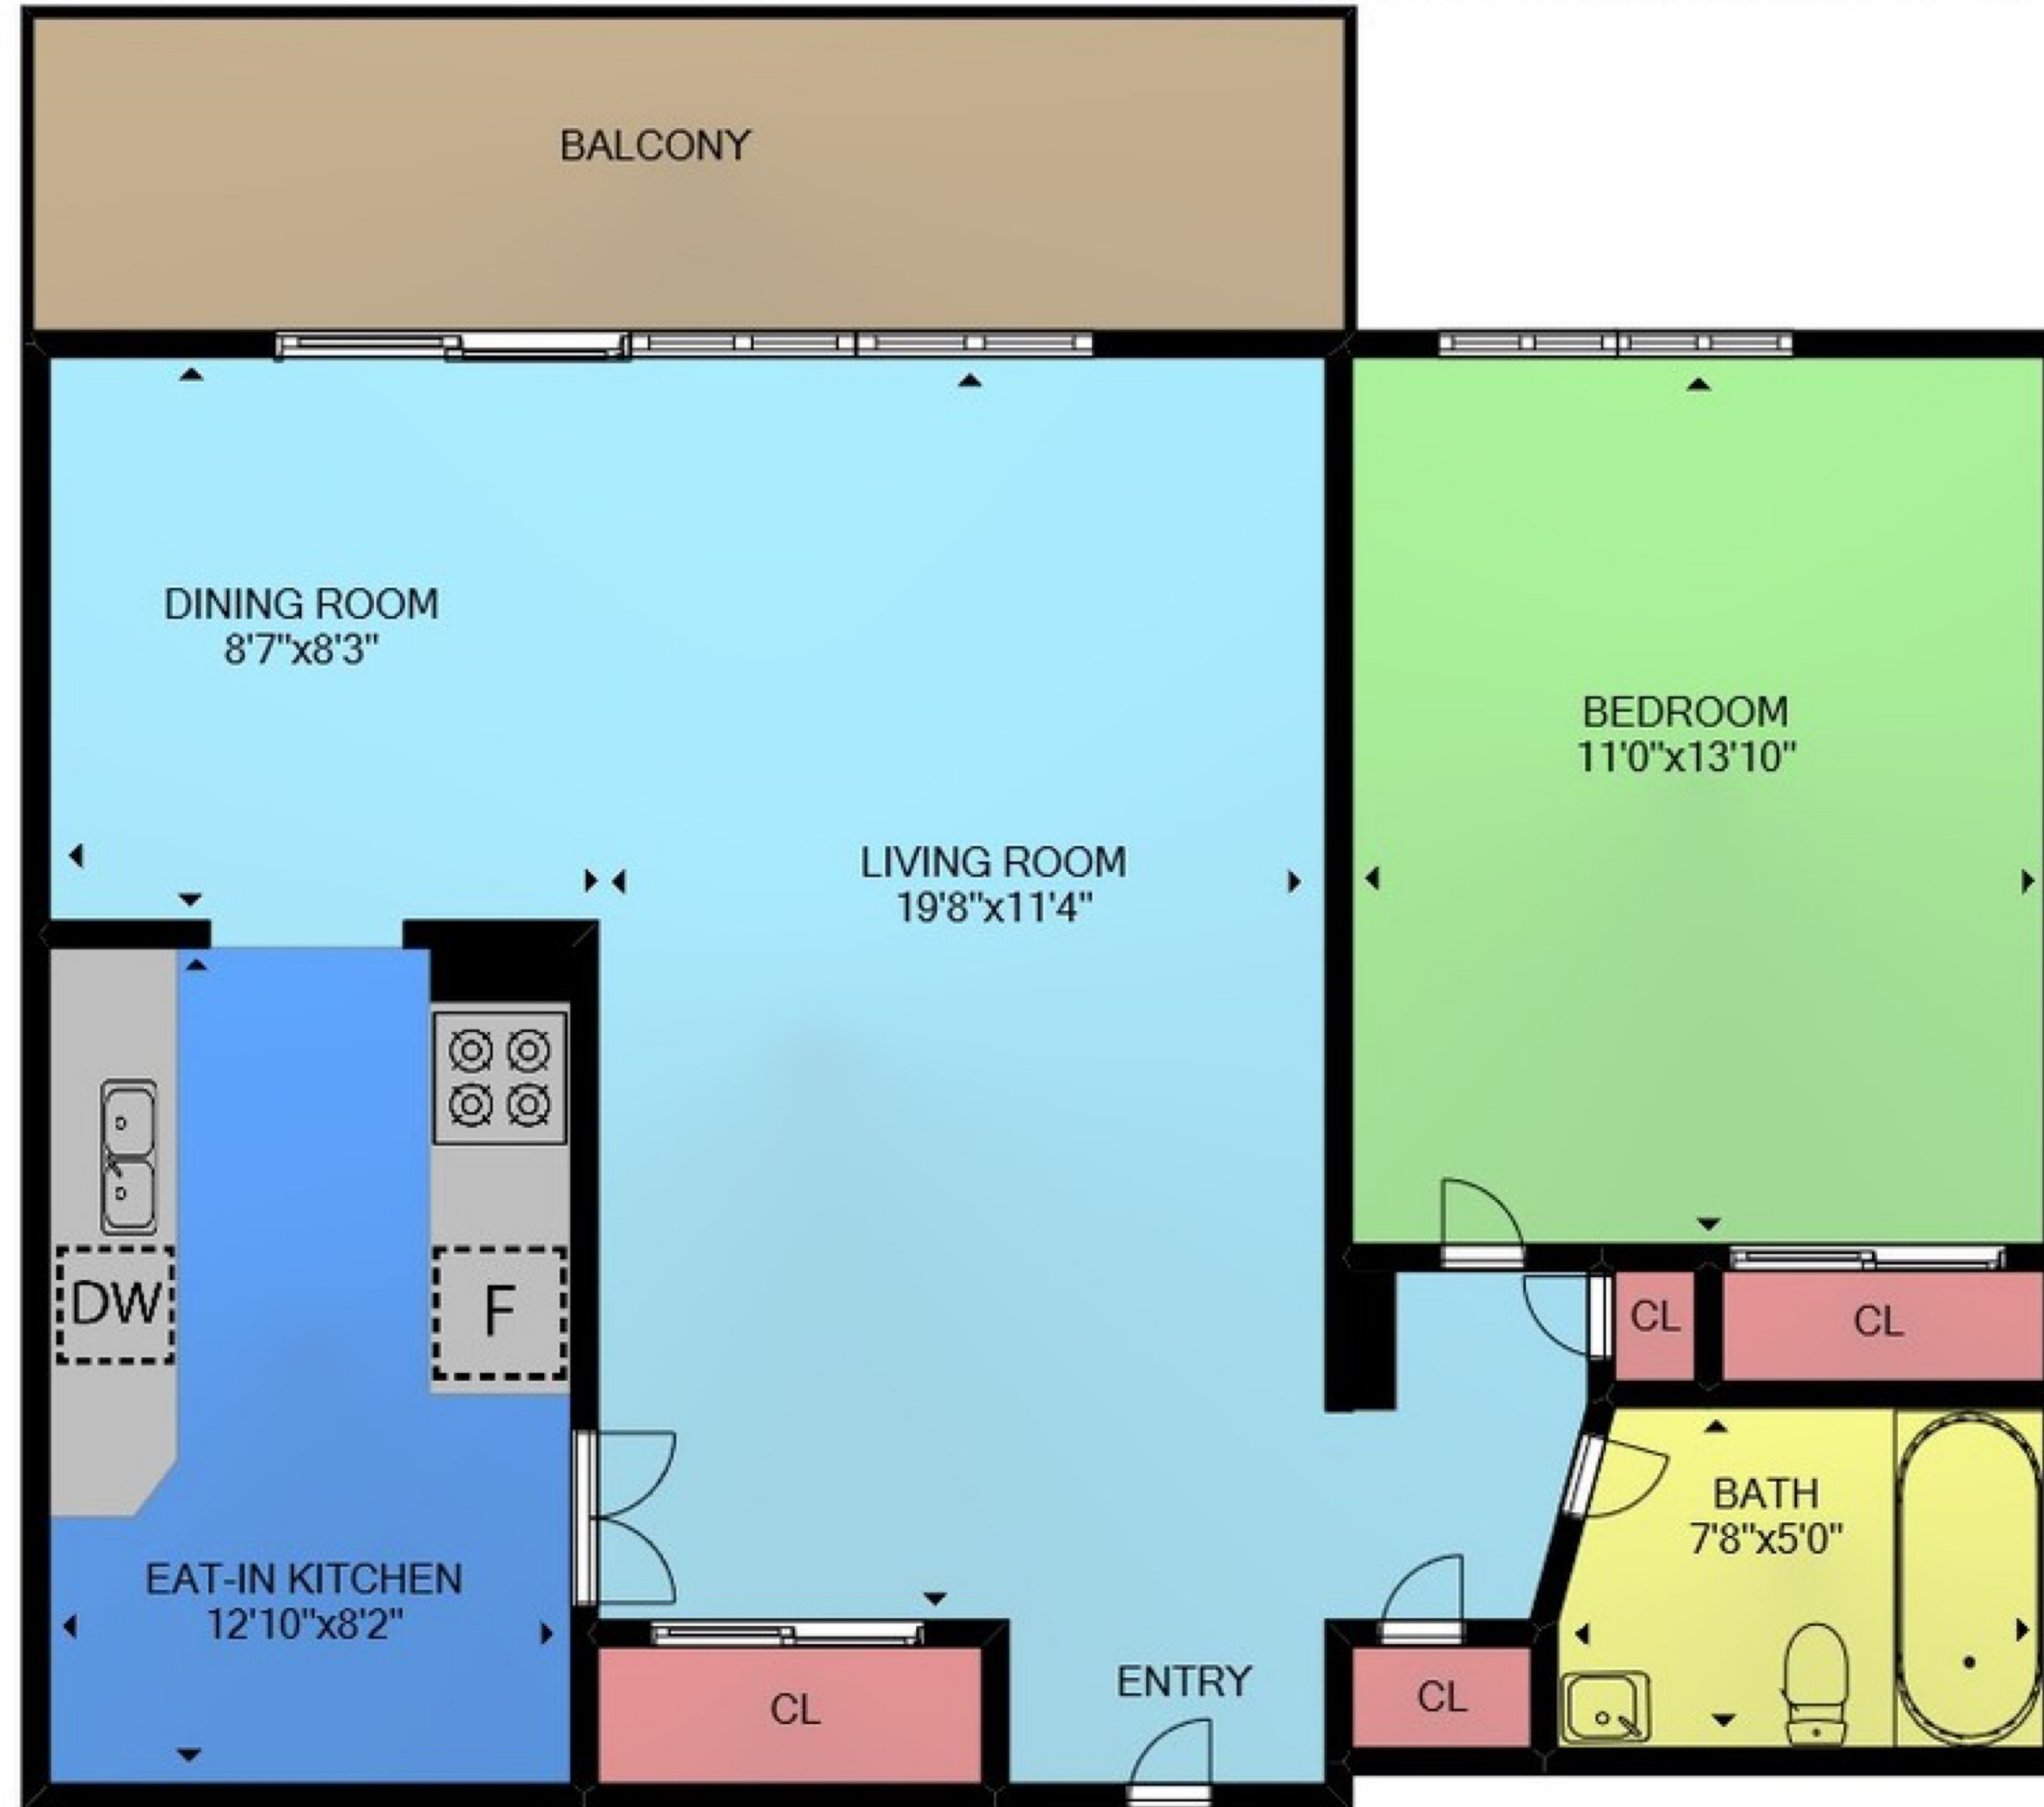

FLOORPLAN

TOTAL AREA SQUARE FOOTAGE 715 FT²

Sizes and dimensions are approximate. Actual may vary. This plan is for illustration purposes only and should be used as such by any prospective purchaser.

35 Towering Heights Blvd #1009, St Catharines, Ontario, L2T 3G9

TOTAL APPROX. FLOOR AREA 715 SQ.FT

Sizes and dimensions are approximate, actual may vary.

We take no responsibility for any error, omission, or misstatement.

This plan is for illustrative purposes only and should not be used as such by any prospective purchaser.

FLOORPLAN : 715 SQ/FT