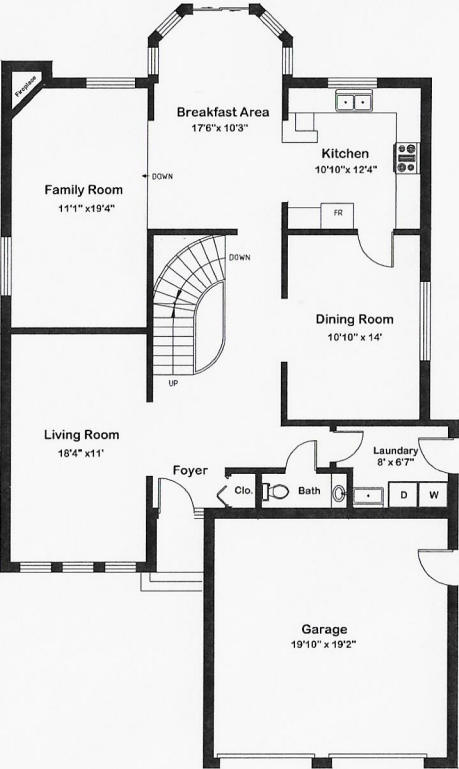

MAIN FLOOR (1392.7sq ft)