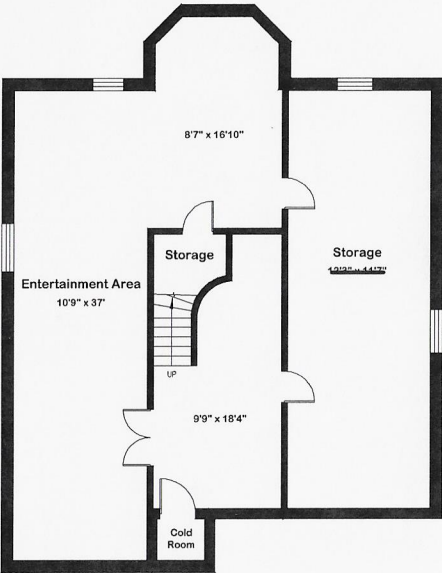

3565 Loyalist Dr, Mississauga

Total (Main Floor + Second Floor): 2688.5sq ft

BASEMENT (1424.7sq ft)