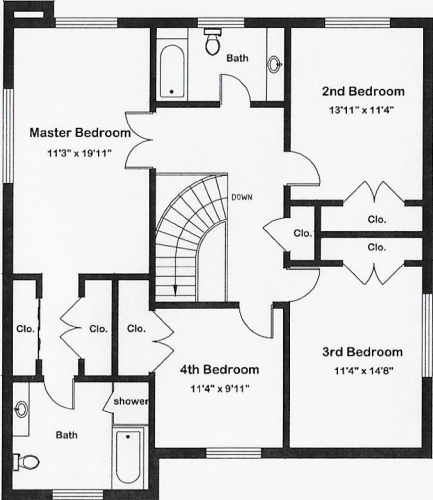

SECOND FLOOR (1295.8sq ft)