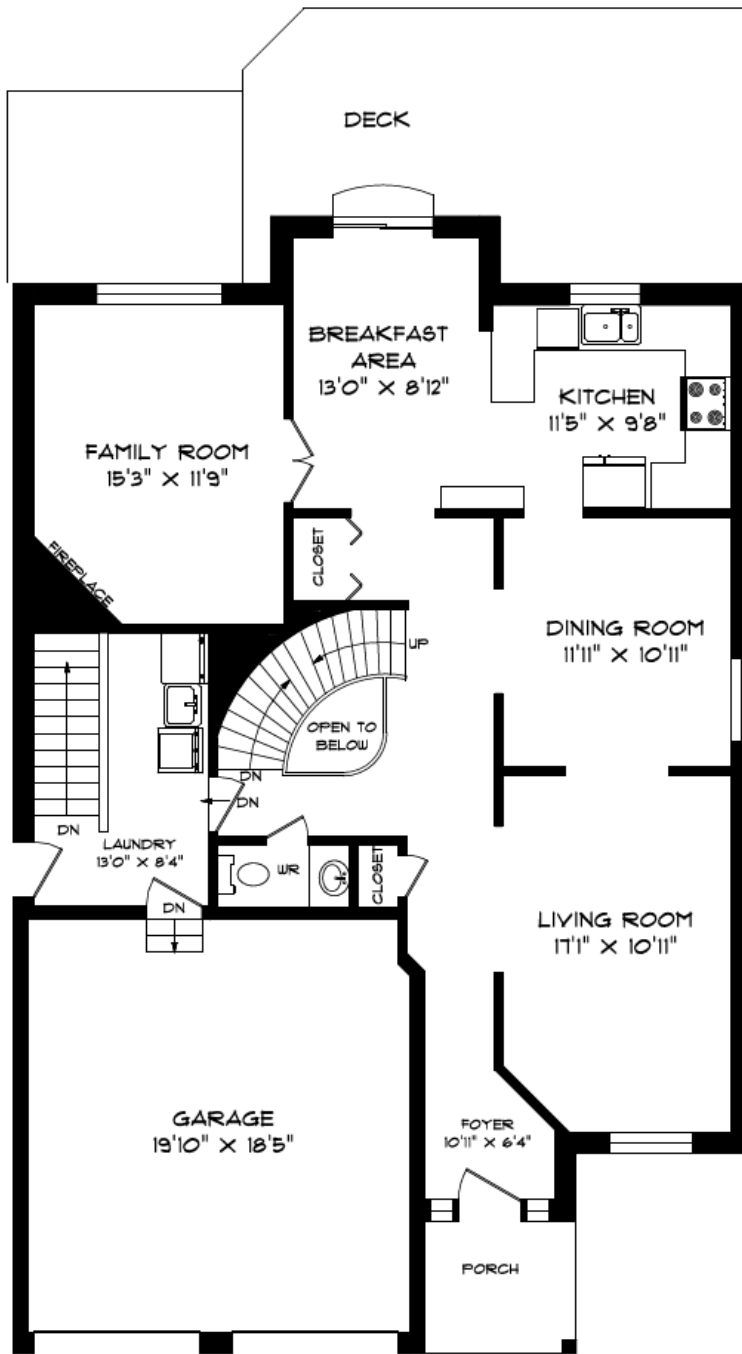

3565 COLONIAL DRIVE

MAIN FLOOR
1,306 SQUARE FEET

3565 COLONIAL DRIVE

SECOND FLOOR
1,443 SQUARE FEET

3565 COLONIAL DRIVE

LOWER LEVEL
1,322 SQUARE FEET