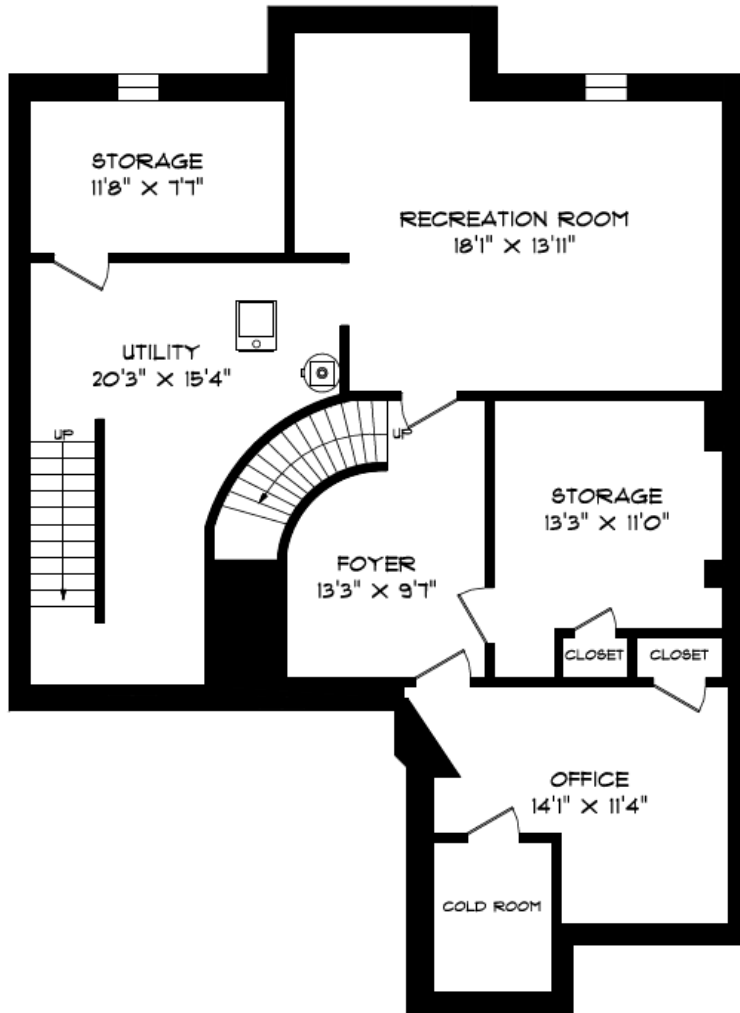

3565 COLONIAL DRIVE

MAIN FLOOR
1,306 SQUARE FEET

3565 COLONIAL DRIVE

SECOND FLOOR
1,443 SQUARE FEET

3565 COLONIAL DRIVE

LOWER LEVEL
1,322 SQUARE FEET