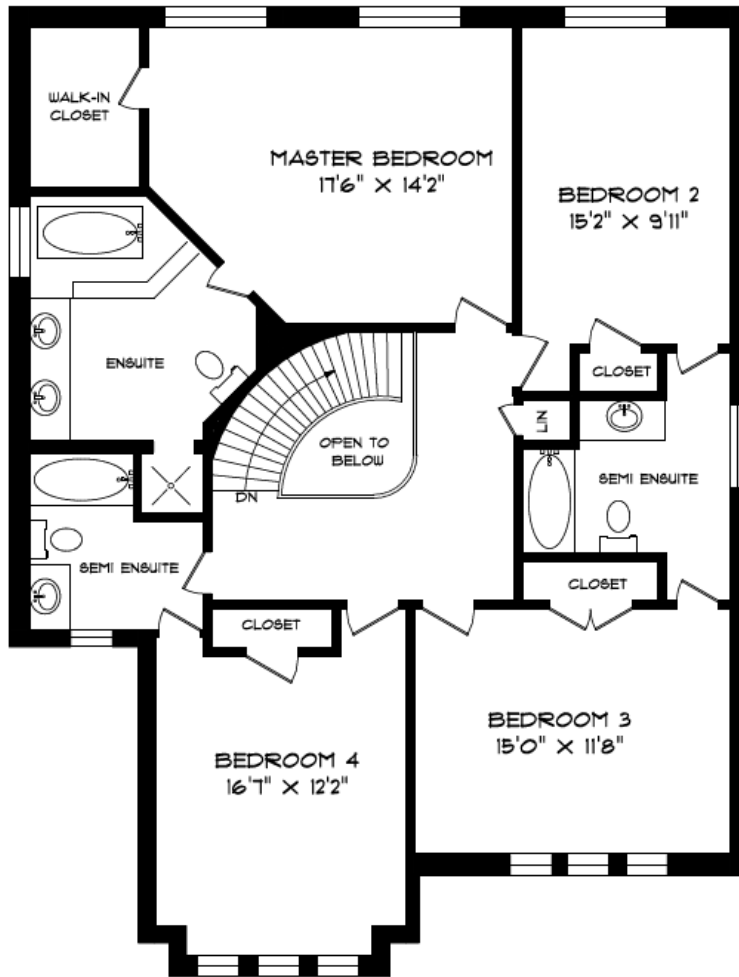

3565 COLONIAL DRIVE

MAIN FLOOR
1,306 SQUARE FEET

3565 COLONIAL DRIVE

SECOND FLOOR
1,443 SQUARE FEET

3565 COLONIAL DRIVE

LOWER LEVEL
1,322 SQUARE FEET