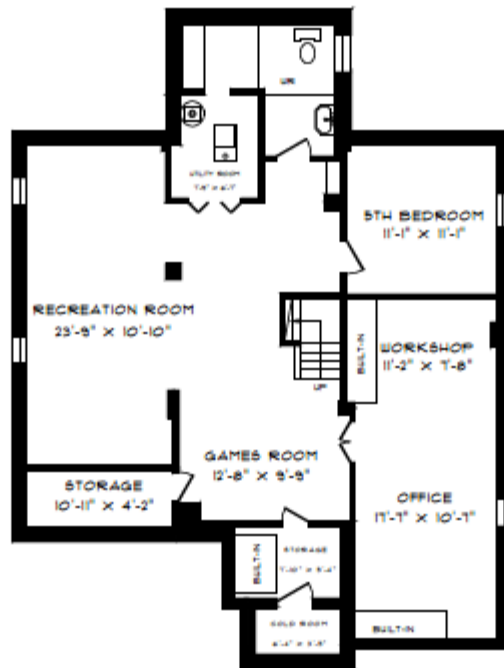

3481 MARMAC CRESCENT

MAIN FLOOR
1407 SQUARE FEET

3481 MARMAC CRESCENT

**SECOND FLOOR
1302 SQUARE FEET**

3481 MARMAC CRESCENT

LOWER LEVEL
1429 SQUARE FEET