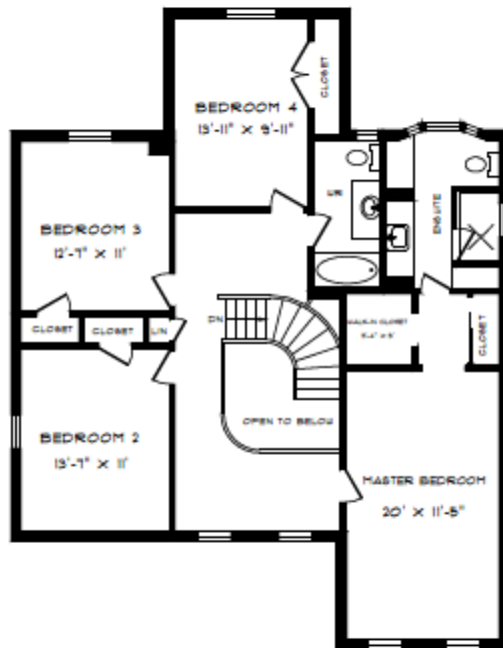

3481 MARMAC CRESCENT

MAIN FLOOR
1407 SQUARE FEET

3481 MARMAC CRESCENT

**SECOND FLOOR
1302 SQUARE FEET**

3481 MARMAC CRESCENT

LOWER LEVEL
1429 SQUARE FEET