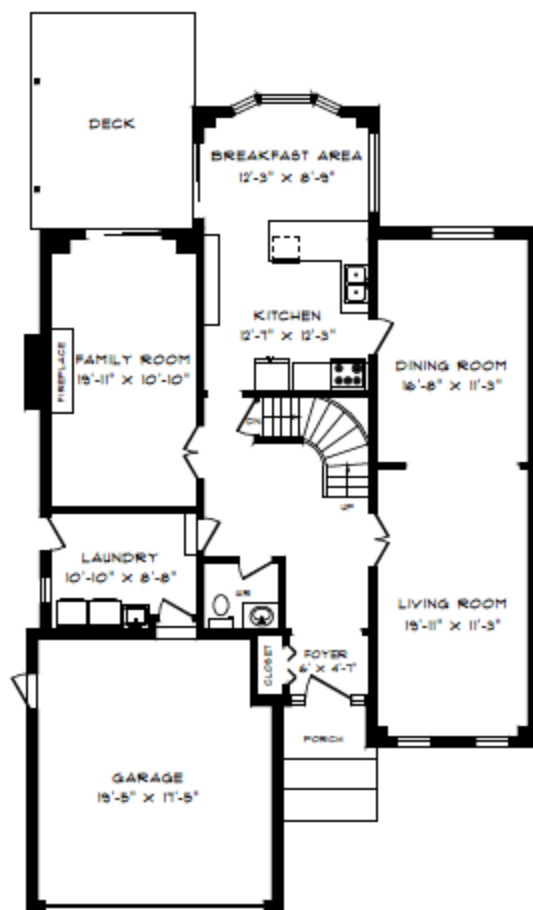

3481 MARMAC CRESCENT

MAIN FLOOR
1407 SQUARE FEET

3481 MARMAC CRESCENT

**SECOND FLOOR
1302 SQUARE FEET**

3481 MARMAC CRESCENT

LOWER LEVEL
1429 SQUARE FEET