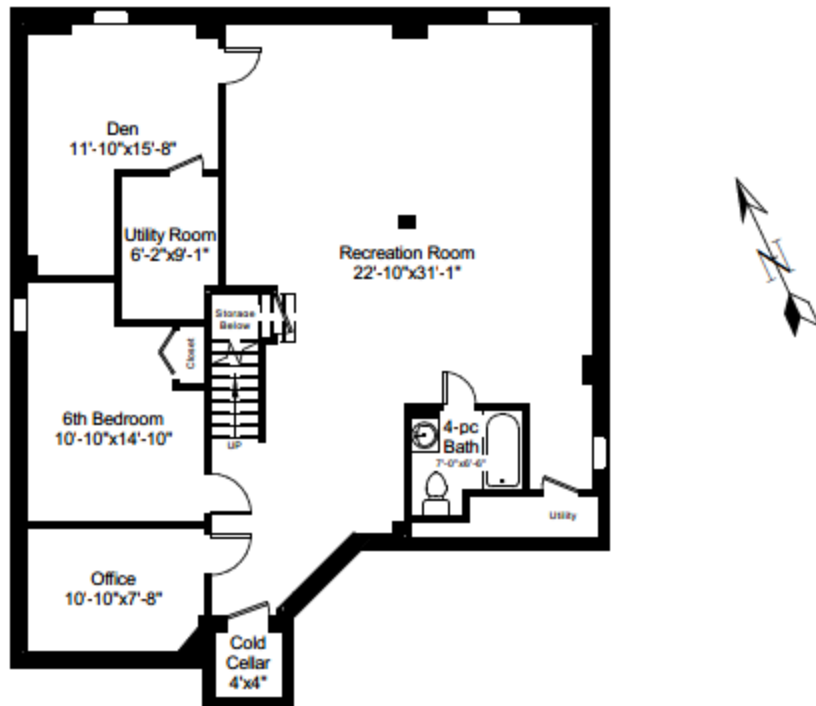

*www.3423Mulcaster.com*

*3423 Mulcaster Rd, Mississauga*

**Main Level**

**1370 Square Feet**

**Excluded Areas : Garage 414 Sq Ft**

*www.3423Mulcaster.com*  
*3423 Mulcaster Rd, Mississauga*

Upper Level  
1785 Square Feet

*www.3423Mulcaster.com*  
*3423 Mulcaster Rd, Mississauga*

Lower Level  
1401 Square Feet