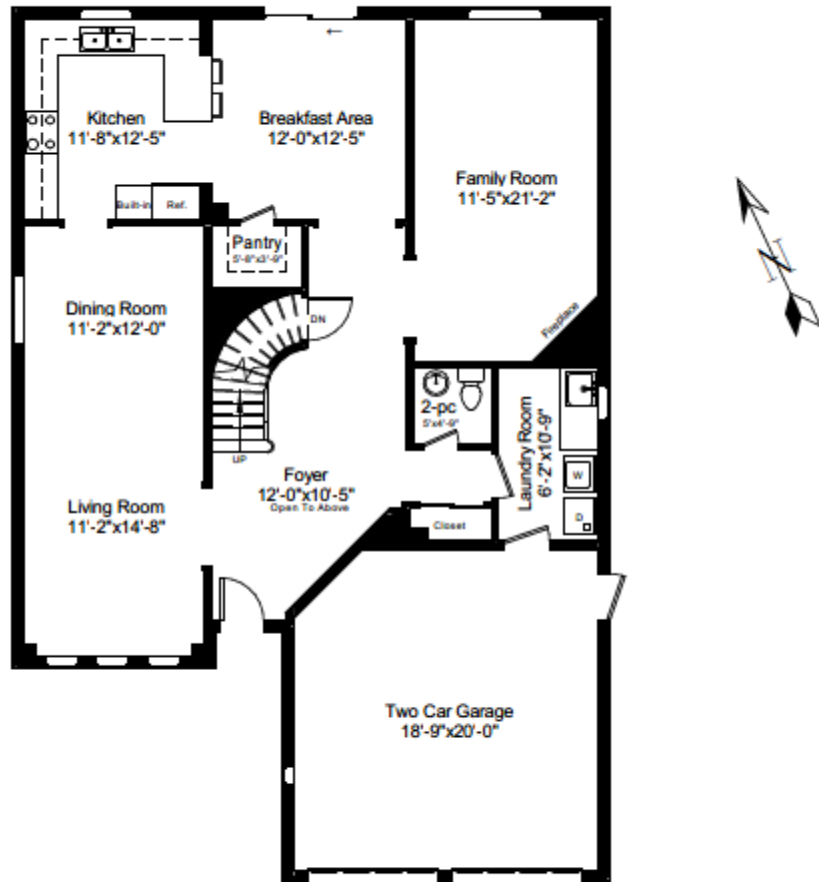

*www.3423Mulcaster.com*

*3423 Mulcaster Rd, Mississauga*

**Main Level**

**1370 Square Feet**

**Excluded Areas : Garage 414 Sq Ft**

*www.3423Mulcaster.com*  
*3423 Mulcaster Rd, Mississauga*

Upper Level  
1785 Square Feet

*www.3423Mulcaster.com*  
*3423 Mulcaster Rd, Mississauga*

Lower Level  
1401 Square Feet