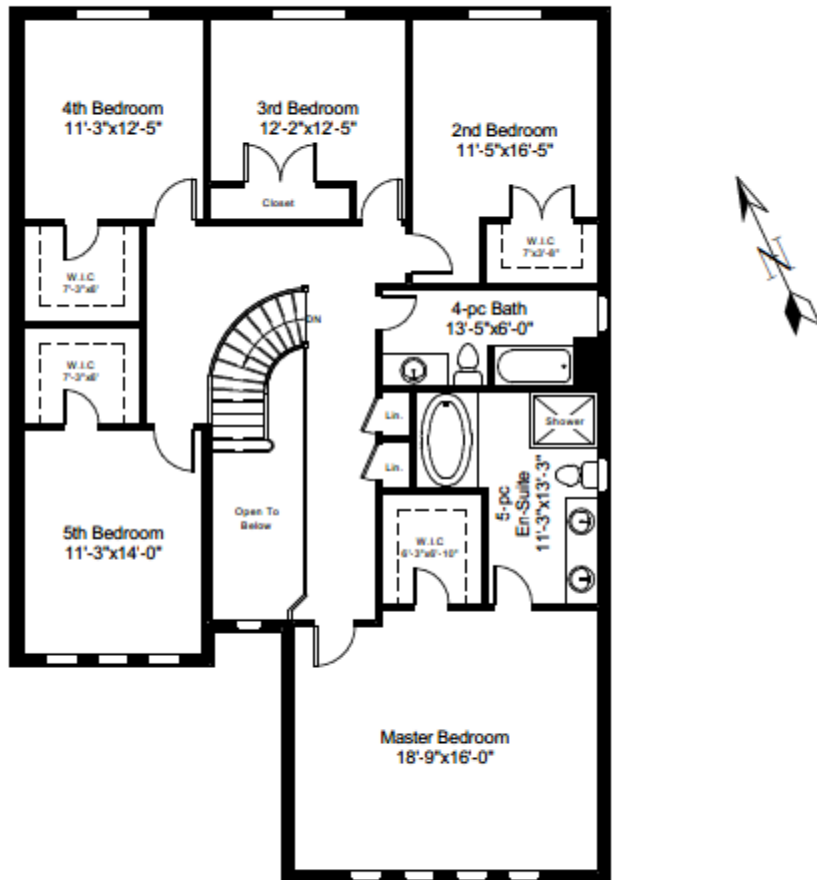

*www.3423Mulcaster.com*

*3423 Mulcaster Rd, Mississauga*

**Main Level**

**1370 Square Feet**

**Excluded Areas : Garage 414 Sq Ft**

*www.3423Mulcaster.com*  
*3423 Mulcaster Rd, Mississauga*

Upper Level  
1785 Square Feet

*www.3423Mulcaster.com*  
*3423 Mulcaster Rd, Mississauga*

Lower Level  
1401 Square Feet