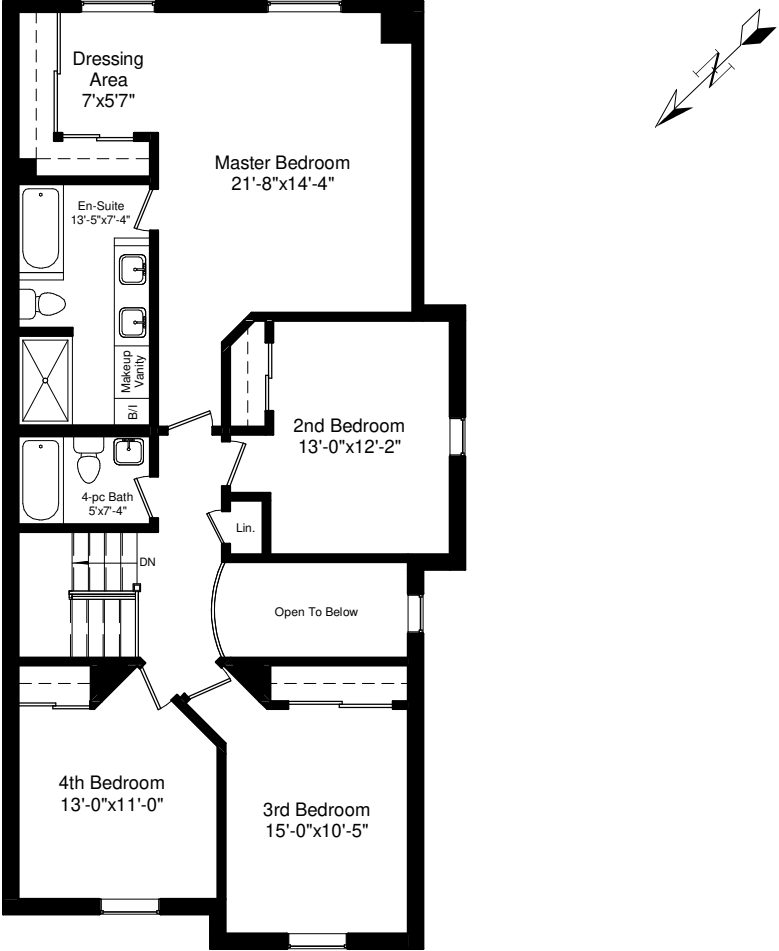

*www.3407Fenwick.com*

*3407 Fenwick Crescent, Mississauga*

**Main Level**  
**1076 Square Feet**

Excluded Areas : 263 Sq. Ft. - Garage

*www.3407Fenwick.com*

*3407 Fenwick Crescent, Mississauga*

Upper Level  
1241 Square Feet

*www.3407Fenwick.com*

*3407 Fenwick Crescent, Mississauga*

Lower Level  
1076 Square Feet