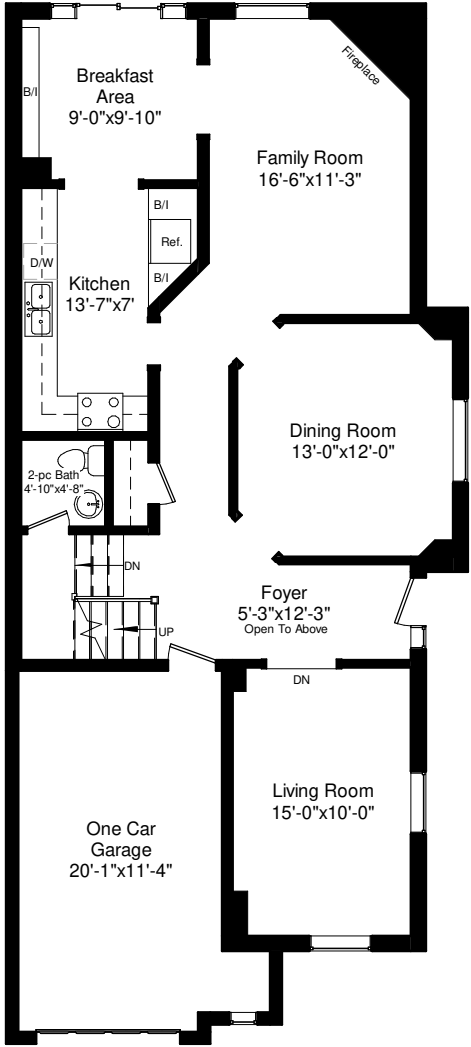

*www.3407Fenwick.com*

*3407 Fenwick Crescent, Mississauga*

**Main Level**  
**1076 Square Feet**

Excluded Areas : 263 Sq. Ft. - Garage

*www.3407Fenwick.com*

*3407 Fenwick Crescent, Mississauga*

Upper Level  
1241 Square Feet

*www.3407Fenwick.com*

*3407 Fenwick Crescent, Mississauga*

Lower Level  
1076 Square Feet