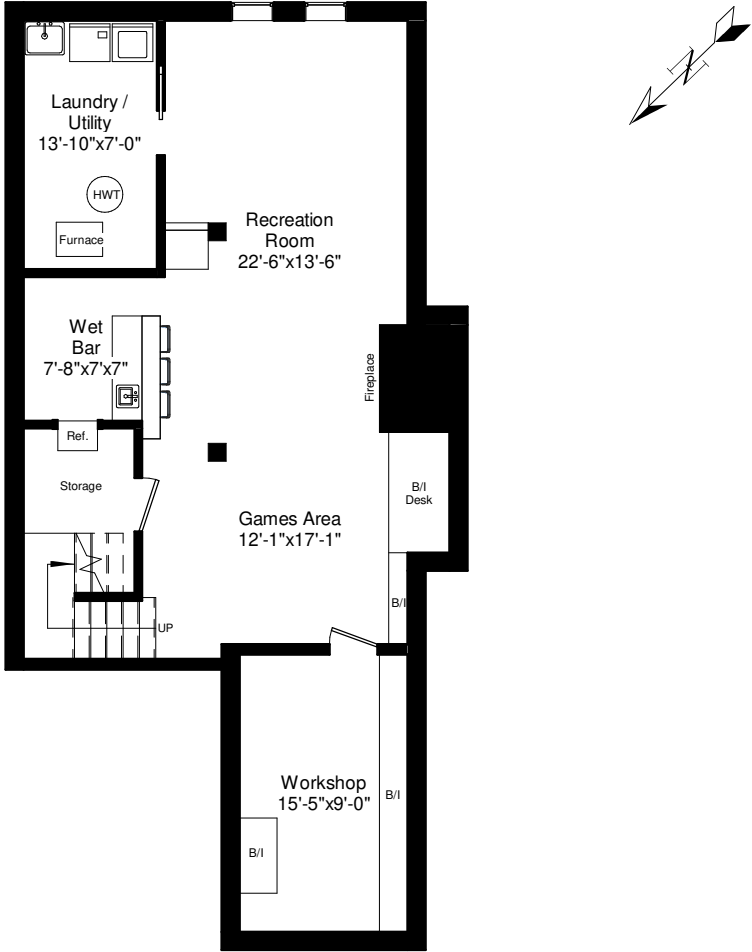

*www.3407Fenwick.com*

*3407 Fenwick Crescent, Mississauga*

**Main Level**  
**1076 Square Feet**

Excluded Areas : 263 Sq. Ft. - Garage

*www.3407Fenwick.com*

*3407 Fenwick Crescent, Mississauga*

Upper Level  
1241 Square Feet

*www.3407Fenwick.com*

*3407 Fenwick Crescent, Mississauga*

Lower Level  
1076 Square Feet