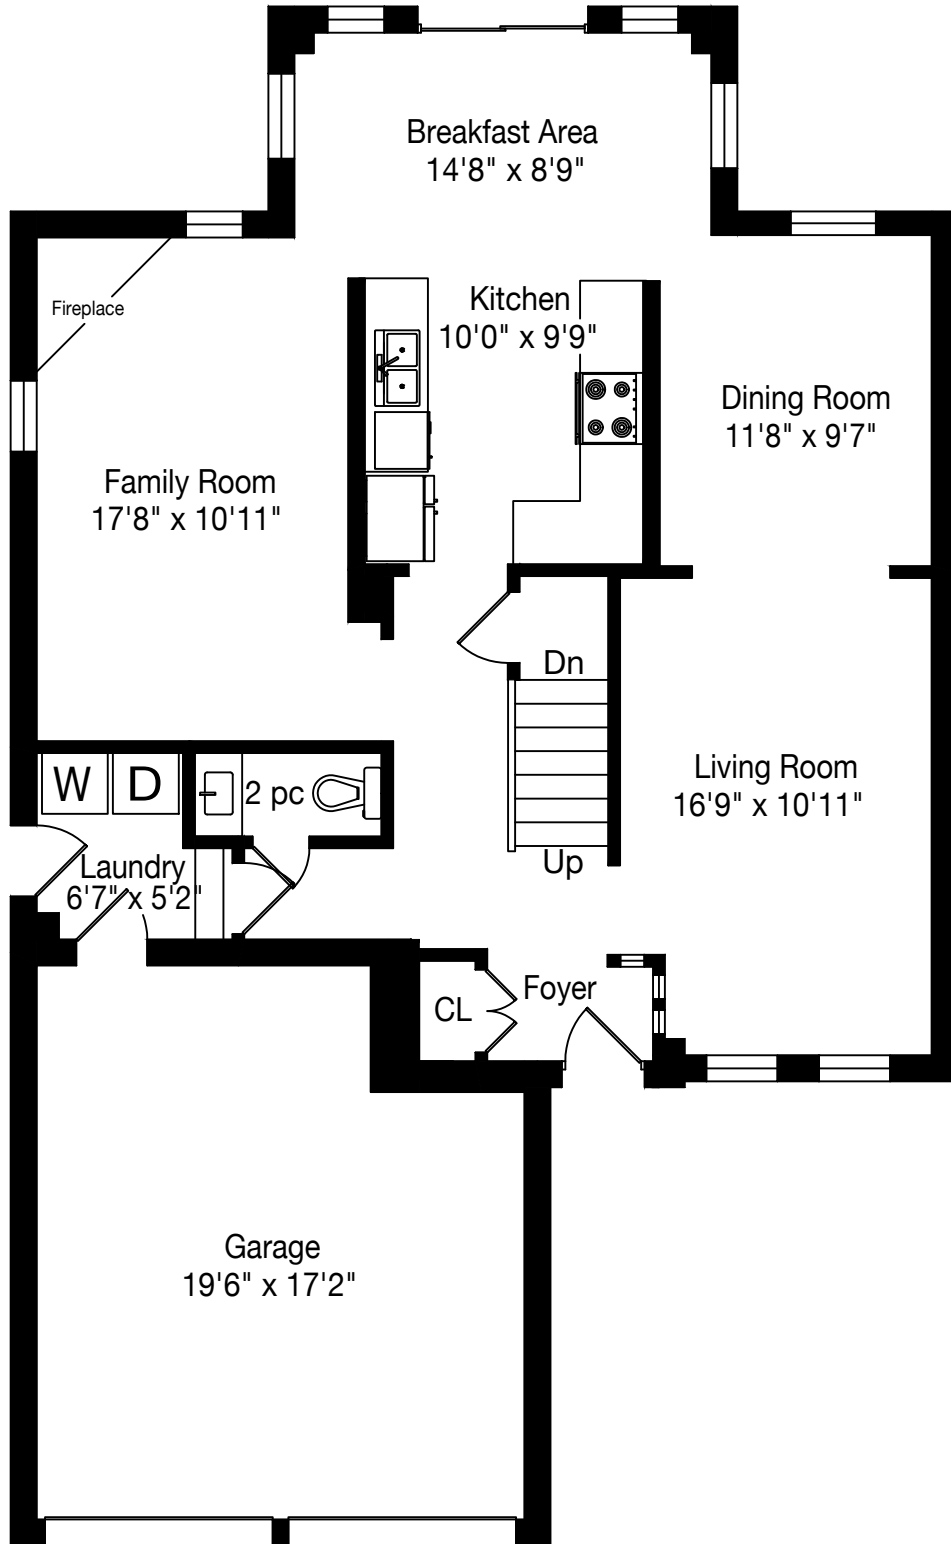

3400 Drummond Road

Main Level
1088 Square Feet

Measurements and Calculations are approximate
To be used as guidelines only

3400 Drummond Road

Upper Level
1088 Square Feet

Measurements and Calculations are approximate
To be used as guidelines only

3400 Drummond Road

Lower Level
1088 Square Feet

Measurements and Calculations are approximate
To be used as guidelines only