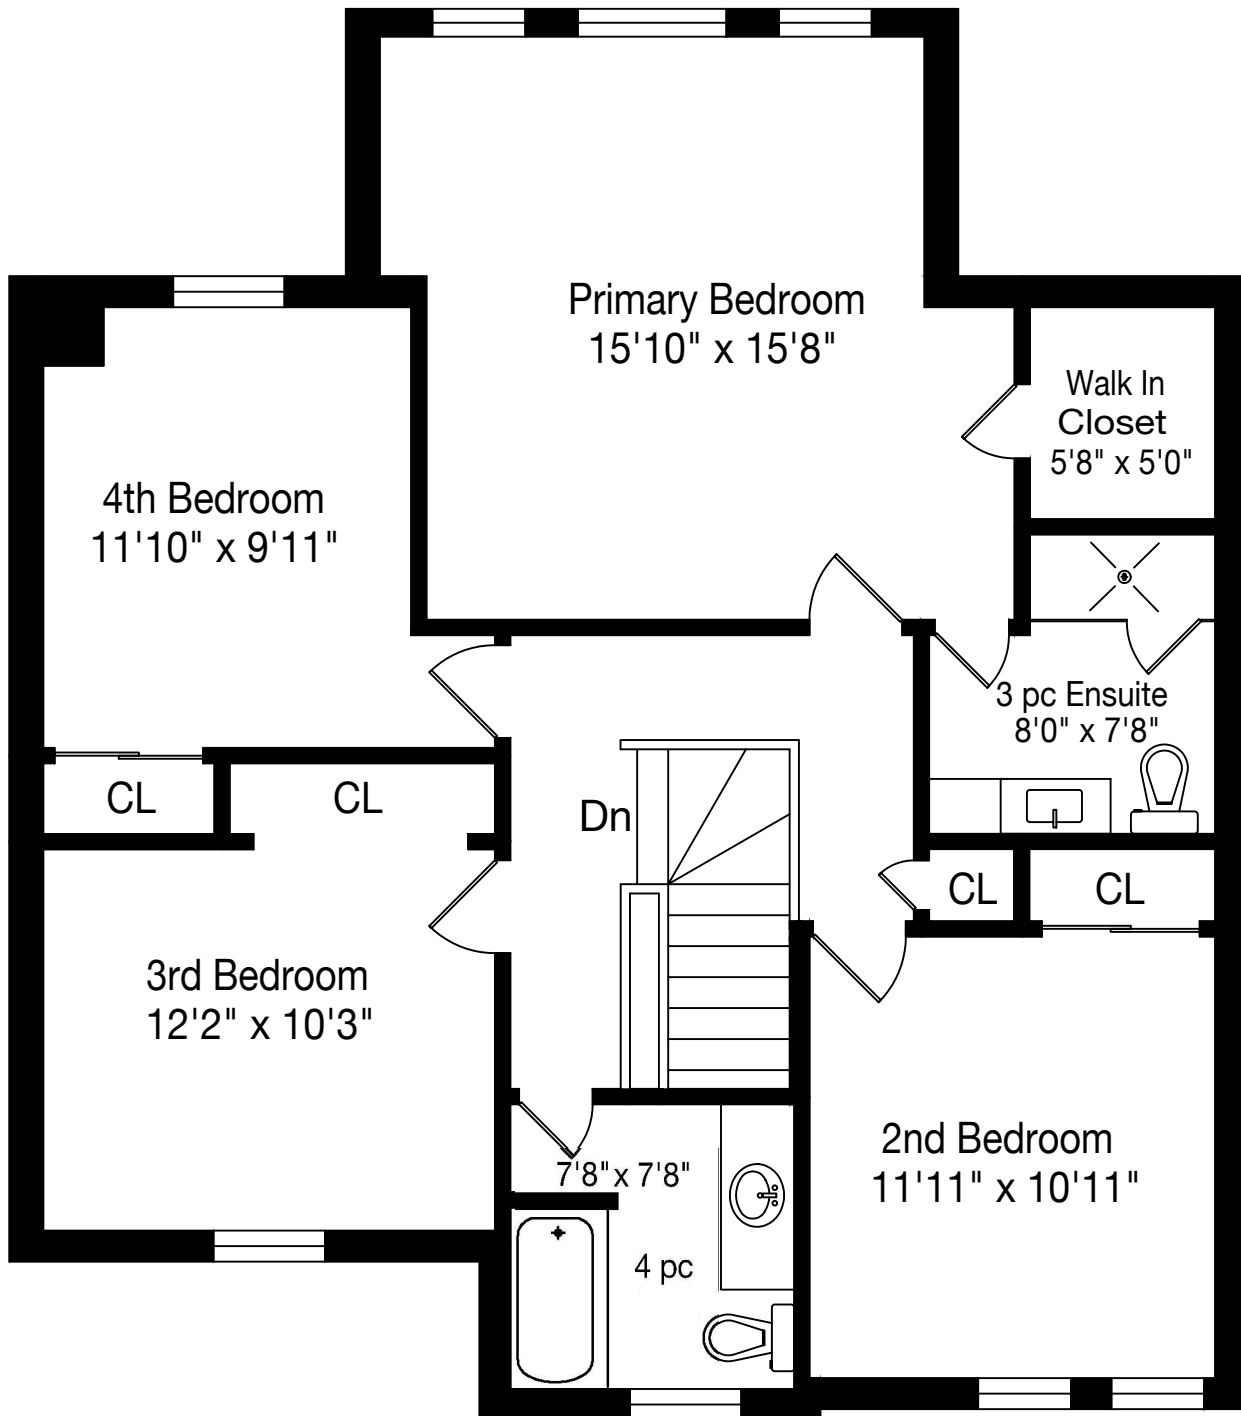

3400 Drummond Road

Main Level
1088 Square Feet

Measurements and Calculations are approximate
To be used as guidelines only

3400 Drummond Road

Upper Level
1088 Square Feet

Measurements and Calculations are approximate
To be used as guidelines only

3400 Drummond Road

Lower Level
1088 Square Feet

Measurements and Calculations are approximate
To be used as guidelines only