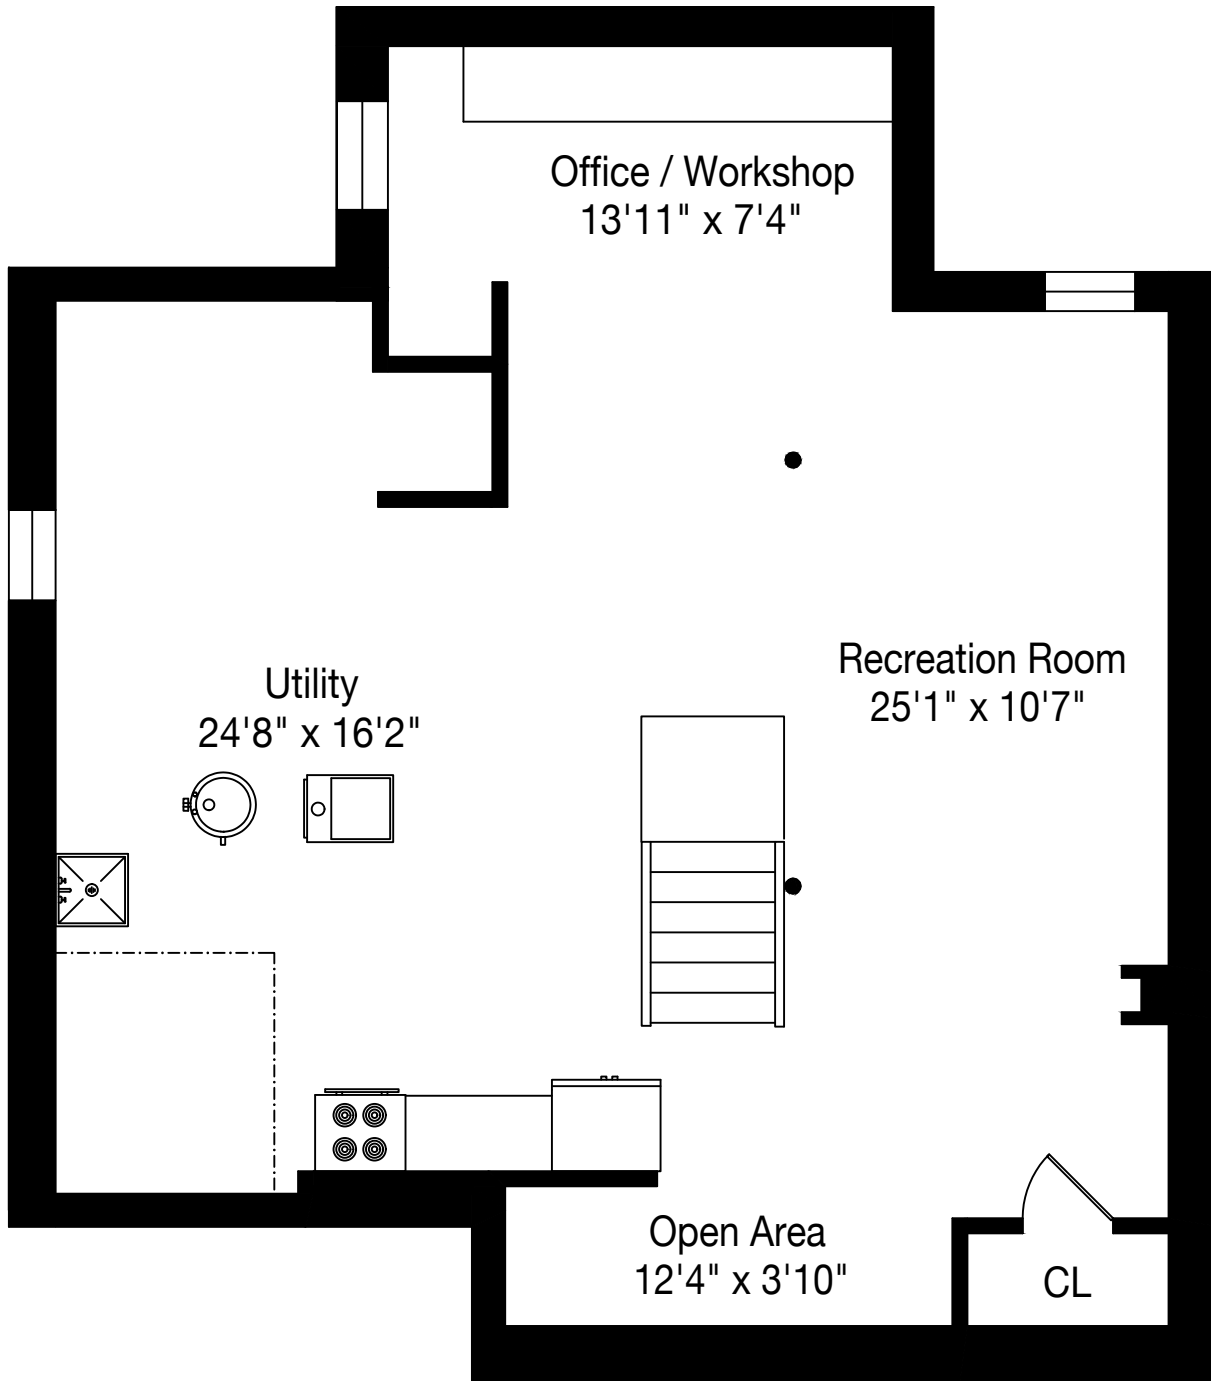

3400 Drummond Road

Main Level
1088 Square Feet

Measurements and Calculations are approximate
To be used as guidelines only

3400 Drummond Road

Upper Level
1088 Square Feet

Measurements and Calculations are approximate
To be used as guidelines only

3400 Drummond Road

Lower Level
1088 Square Feet

Measurements and Calculations are approximate
To be used as guidelines only