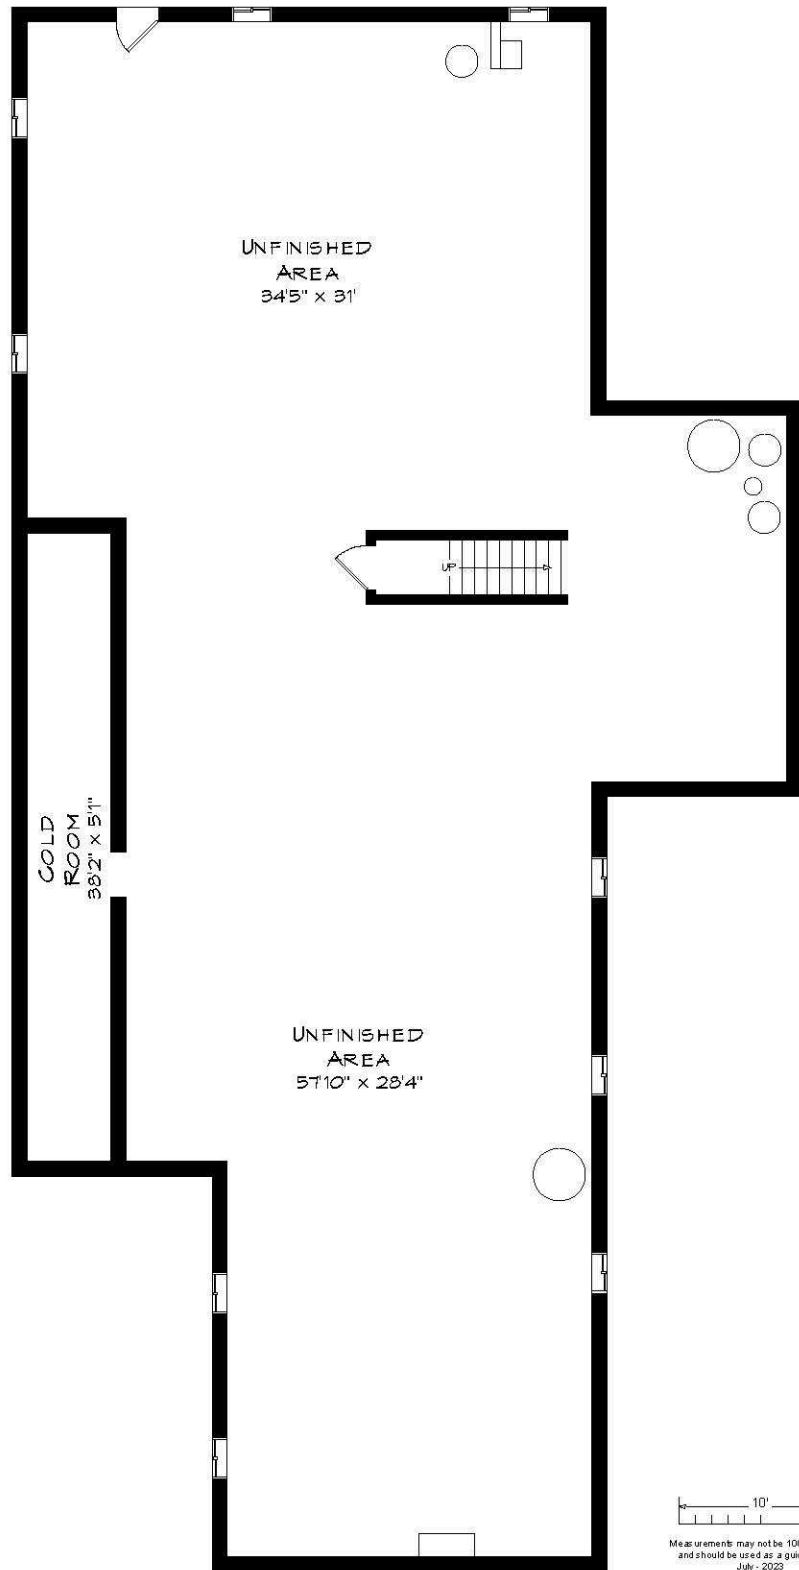

331 MOUNTSBERG ROAD

LOWER LEVEL
3,430 SQUARE FEET