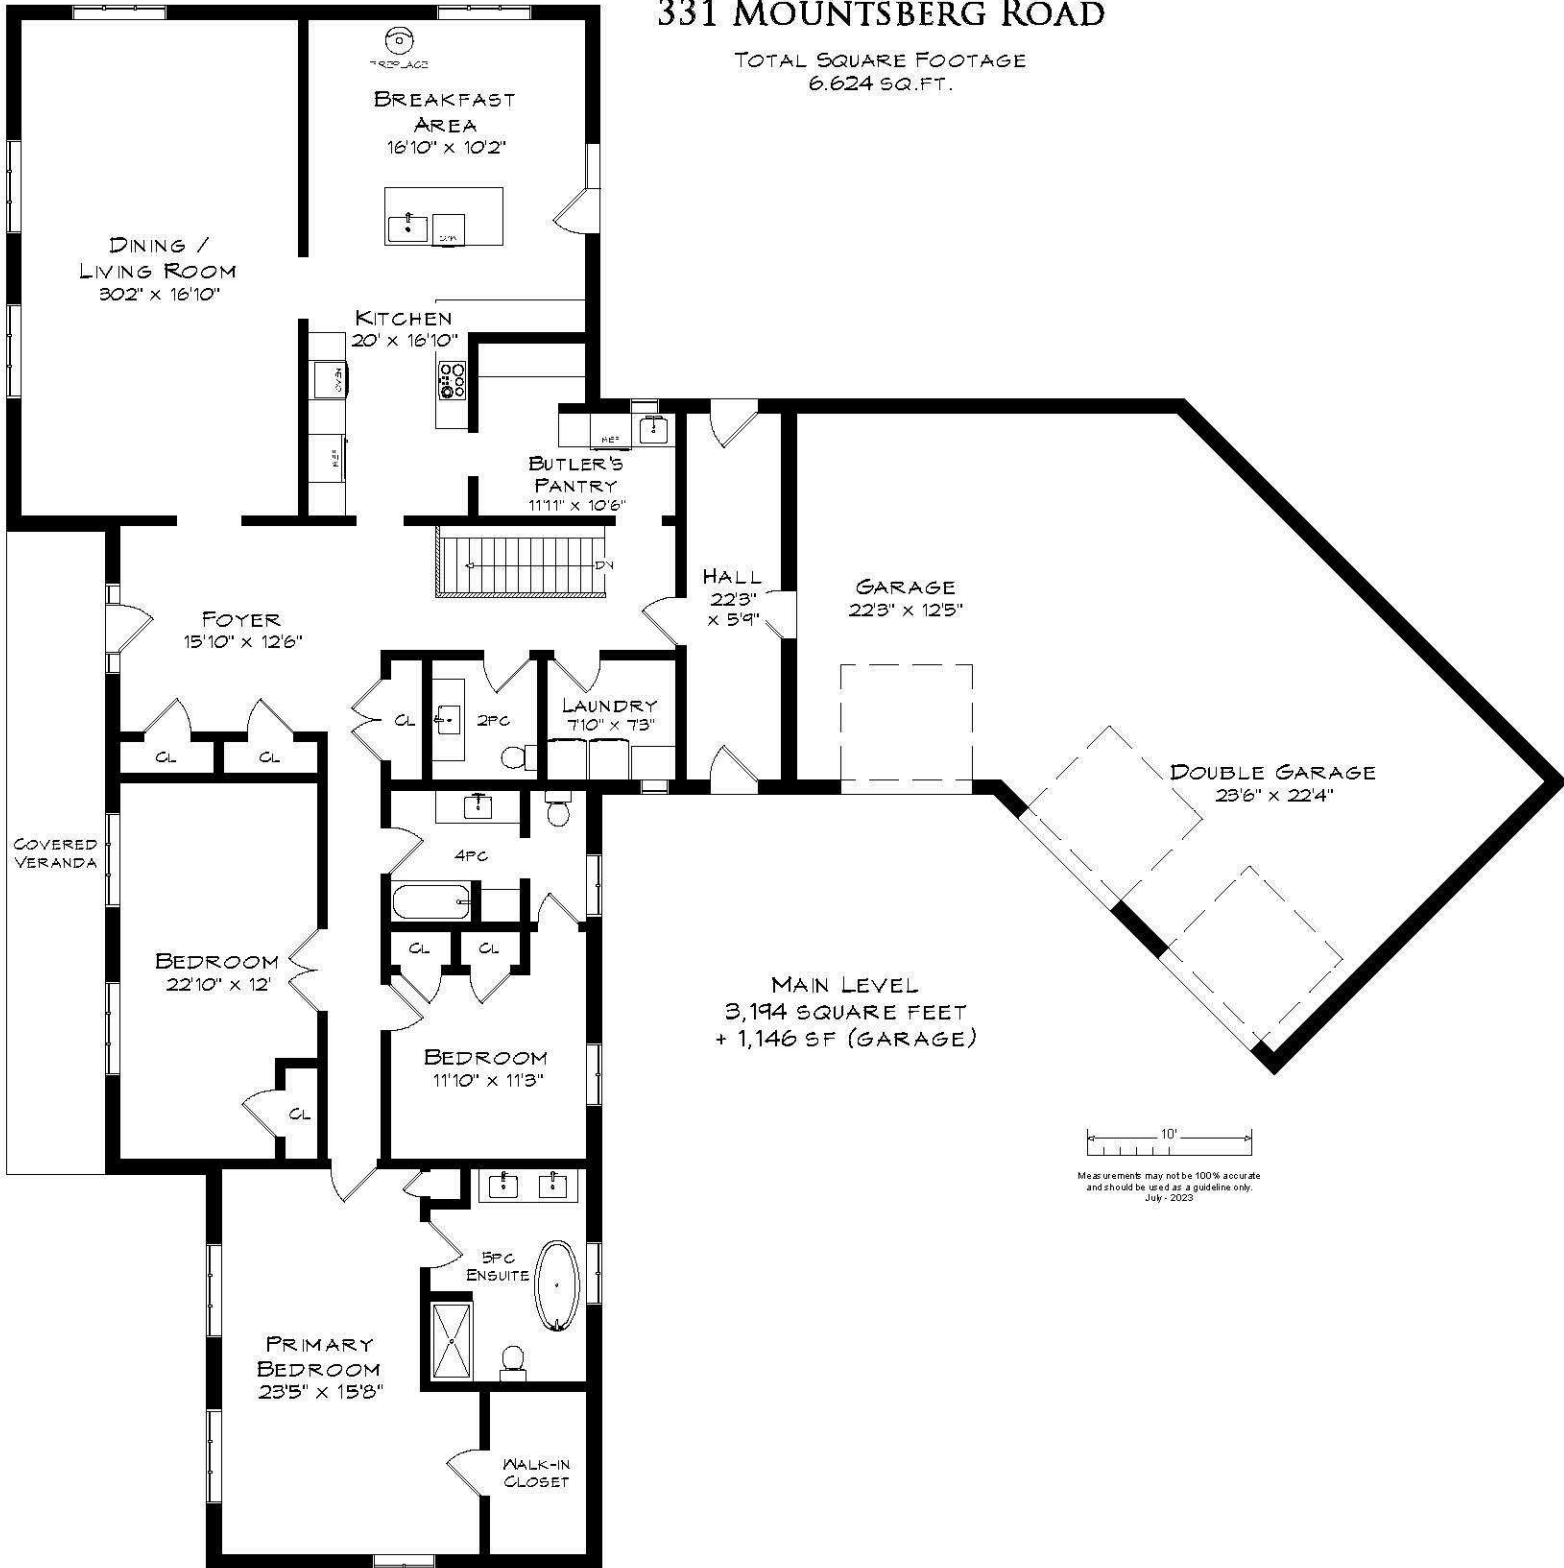

331 MOUNTSBERG ROAD

TOTAL SQUARE FOOTAGE
6,624 SQ.FT.

331 MOUNTSBERG ROAD

Measurements may not be 100% accurate and should be used as a guideline only. July - 2023

LOWER LEVEL
3,430 SQUARE FEET