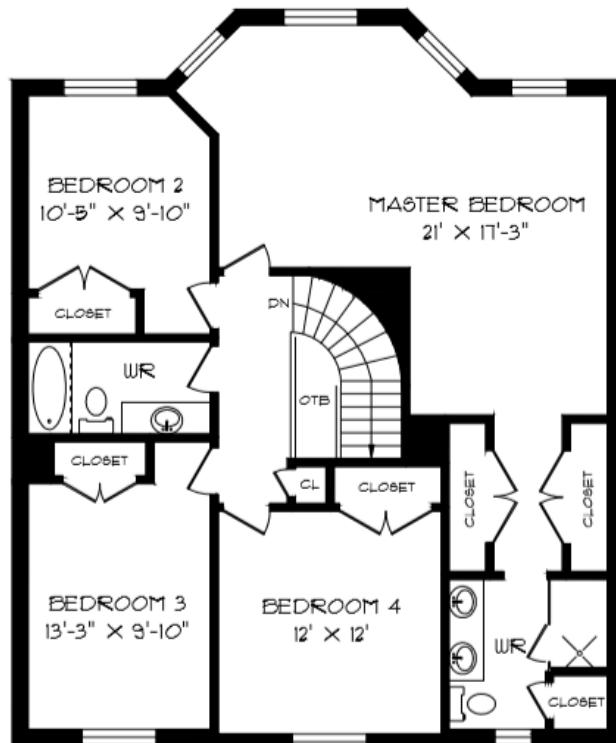

3314 THORNCREST DRIVE

MAIN FLOOR
1290 SQUARE FEET

3314 THORNCREST DRIVE

SECOND FLOOR
1232 SQUARE FEET

3314 THORNCREST DRIVE

LOWER LEVEL
1282 SQUARE FEET