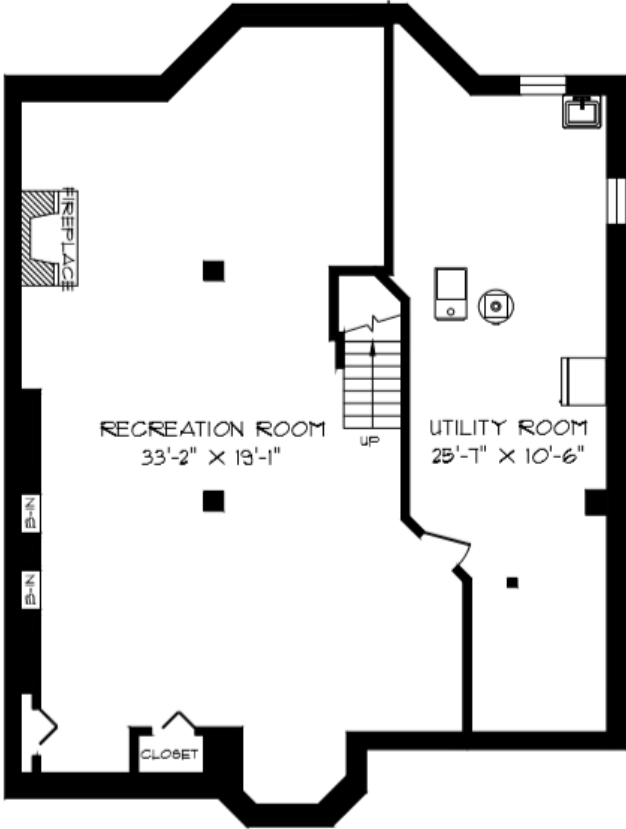

3314 THORNCREST DRIVE

MAIN FLOOR
1290 SQUARE FEET

3314 THORNCREST DRIVE

SECOND FLOOR
1232 SQUARE FEET

3314 THORNCREST DRIVE

LOWER LEVEL
1282 SQUARE FEET