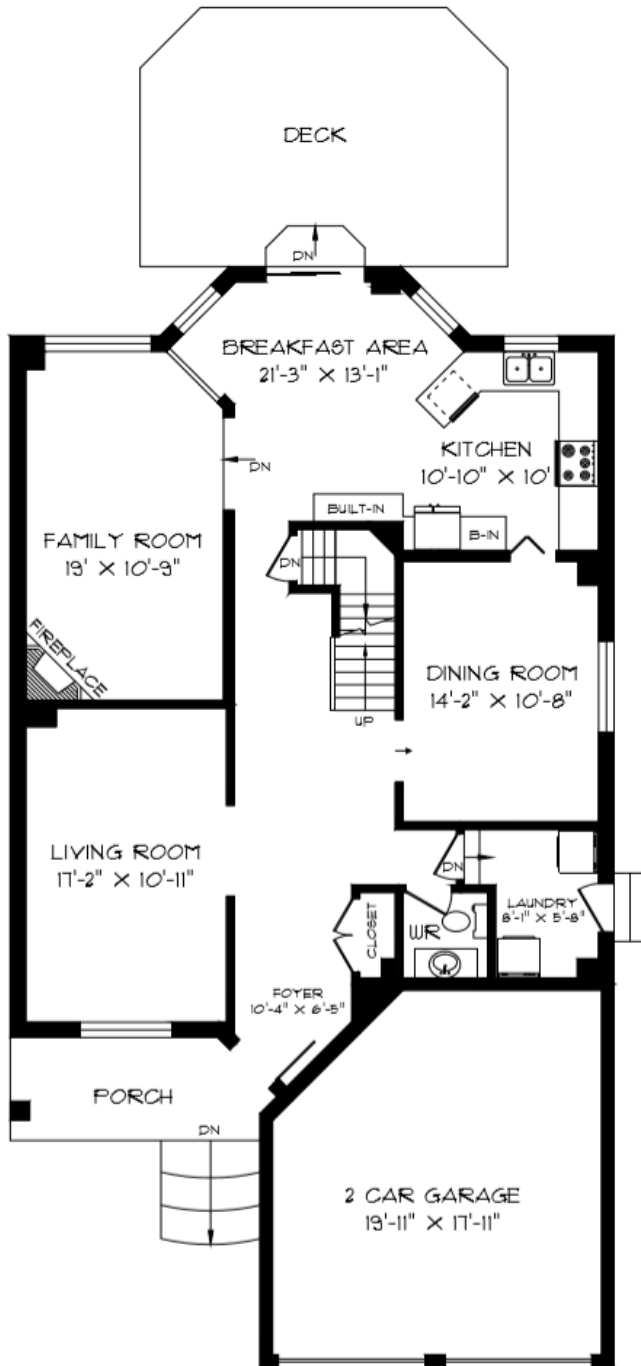

3314 THORNCREST DRIVE

MAIN FLOOR
1290 SQUARE FEET

3314 THORNCREST DRIVE

SECOND FLOOR
1232 SQUARE FEET

3314 THORNCREST DRIVE

LOWER LEVEL
1282 SQUARE FEET