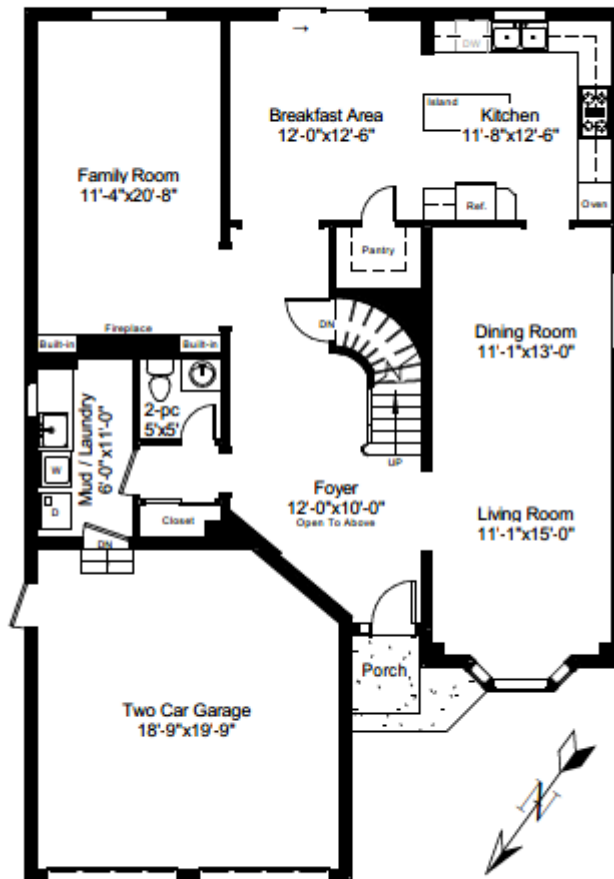

*www.2965Pettigrew.com*

*2965 Pettigrew Crescent, Mississauga*

**Main Level**

**1379 Square Feet**

**Excluded Areas : Garage 410 Sq Ft**

*www.2965Pettigrew.com*  
*2965 Pettigrew Crescent, Mississauga*

**Upper Level**  
**1781 Square Feet**

*www.2965Pettigrew.com*

*2965 Pettigrew Crescent, Mississauga*

**Lower Level**  
**1401 Square Feet**