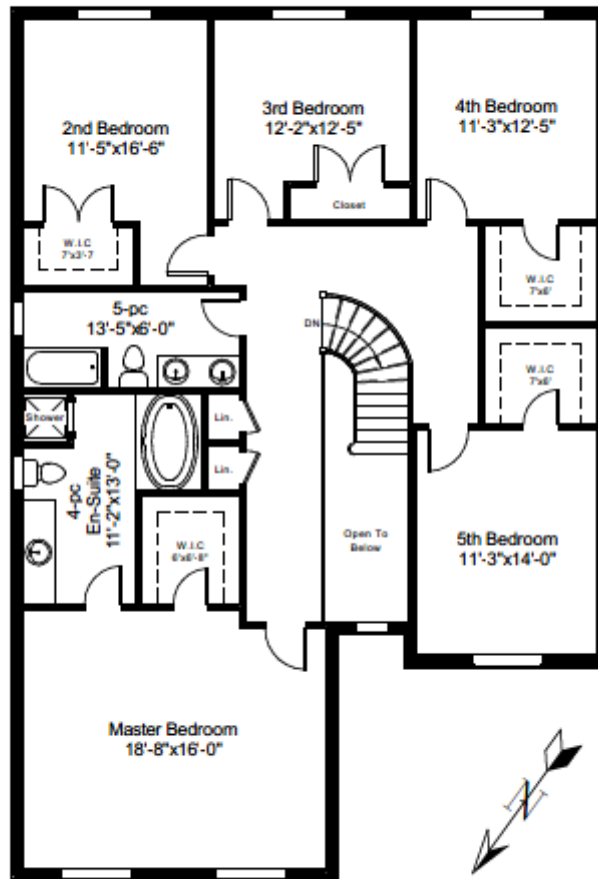

*www.2965Pettigrew.com*

*2965 Pettigrew Crescent, Mississauga*

**Main Level**

**1379 Square Feet**

**Excluded Areas : Garage 410 Sq Ft**

*www.2965Pettigrew.com*  
*2965 Pettigrew Crescent, Mississauga*

**Upper Level**  
**1781 Square Feet**

*www.2965Pettigrew.com*

*2965 Pettigrew Crescent, Mississauga*

**Lower Level**  
**1401 Square Feet**