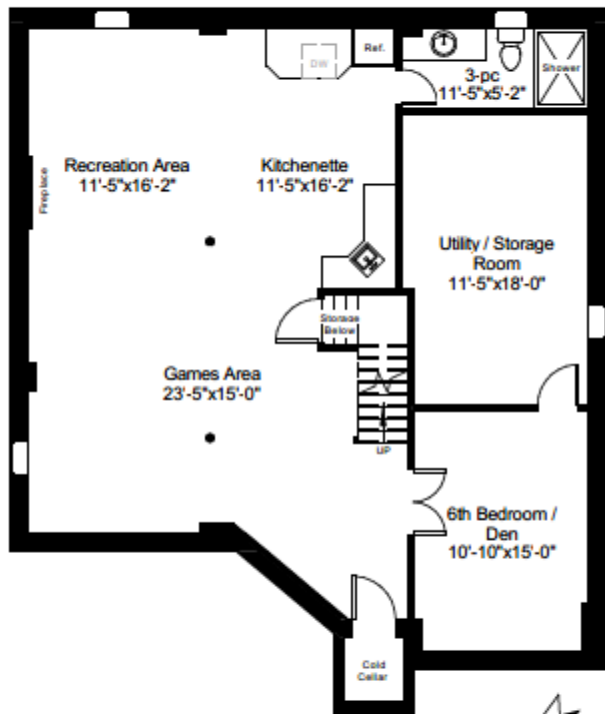

*www.2965Pettigrew.com*

*2965 Pettigrew Crescent, Mississauga*

**Main Level**

**1379 Square Feet**

**Excluded Areas : Garage 410 Sq Ft**

*www.2965Pettigrew.com*  
*2965 Pettigrew Crescent, Mississauga*

**Upper Level**  
**1781 Square Feet**

*www.2965Pettigrew.com*

*2965 Pettigrew Crescent, Mississauga*

**Lower Level**  
**1401 Square Feet**