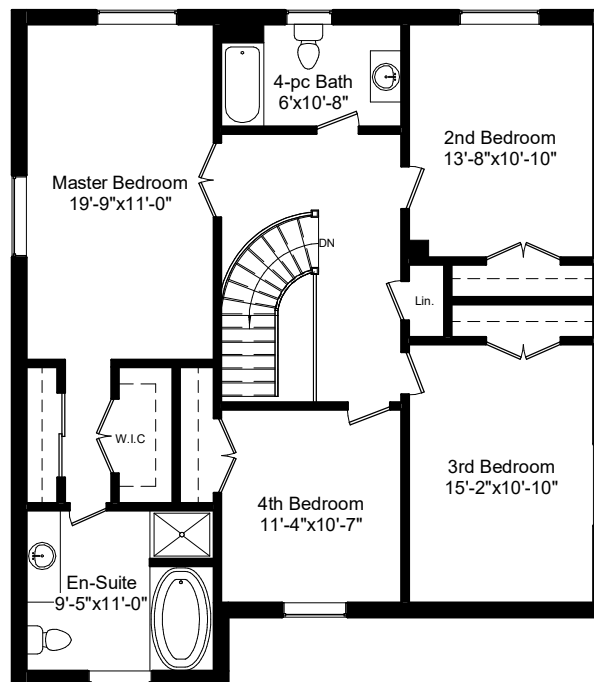

www.2961Pettigrew.com
2961 Pettigrew Cres., Mississauga

Main Level
1378 Square Feet
Excluded Areas: 423 Sq. Ft. - Garage

www.2961Pettigrew.com
2961 Pettigrew Cres., Mississauga

Upper Level
1293 Square Feet

www.2961Pettigrew.com
2961 Pettigrew Cres., Mississauga

Lower Level
1400 Square Feet