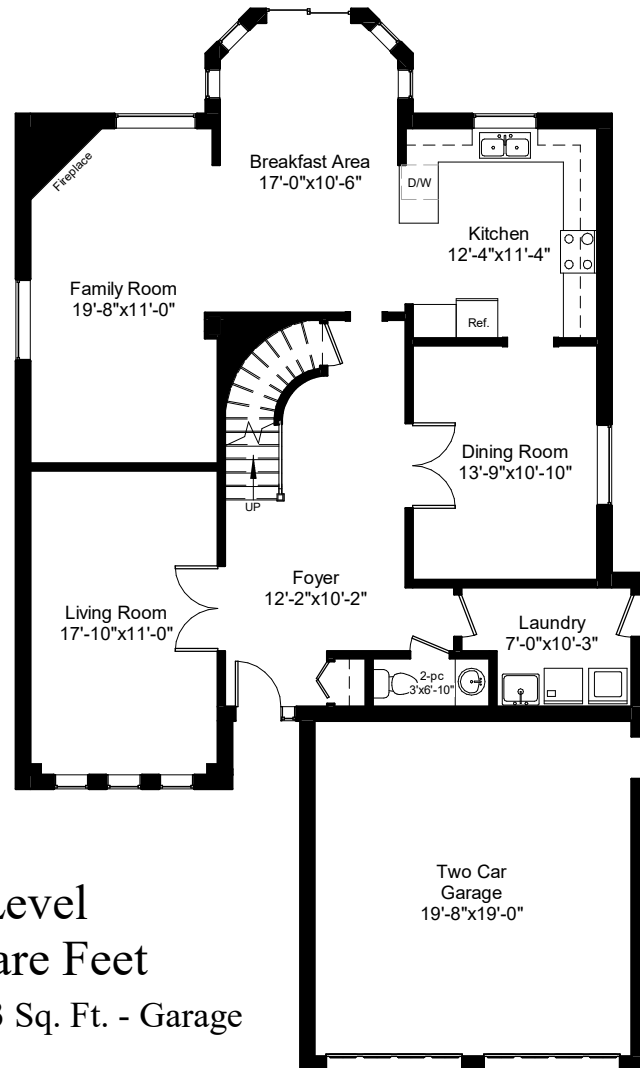

www.2961Pettigrew.com
2961 Pettigrew Cres., Mississauga

Main Level
1378 Square Feet
Excluded Areas: 423 Sq. Ft. - Garage

www.2961Pettigrew.com
2961 Pettigrew Cres., Mississauga

Upper Level
1293 Square Feet

www.2961Pettigrew.com
2961 Pettigrew Cres., Mississauga

Lower Level
1400 Square Feet