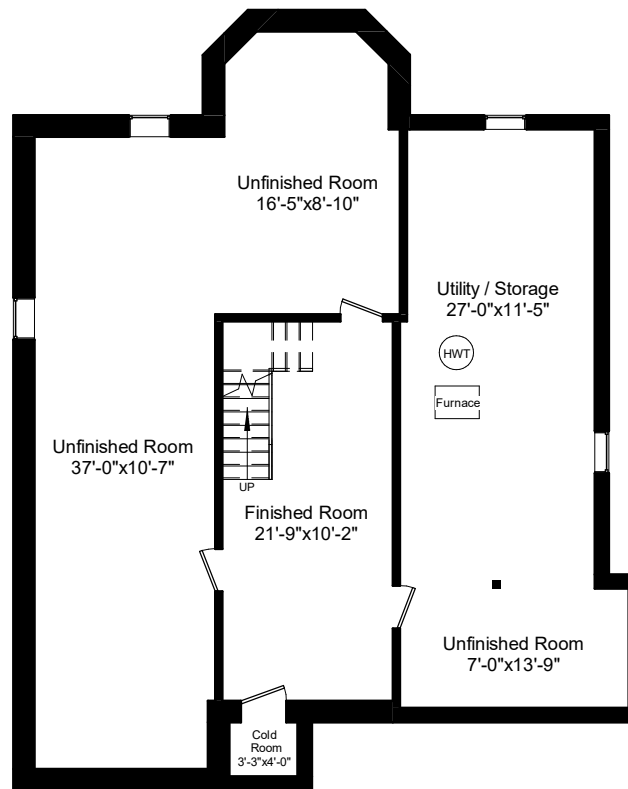

www.2961Pettigrew.com
2961 Pettigrew Cres., Mississauga

Main Level
1378 Square Feet
Excluded Areas: 423 Sq. Ft. - Garage

www.2961Pettigrew.com
2961 Pettigrew Cres., Mississauga

Upper Level
1293 Square Feet

www.2961Pettigrew.com
2961 Pettigrew Cres., Mississauga

Lower Level
1400 Square Feet