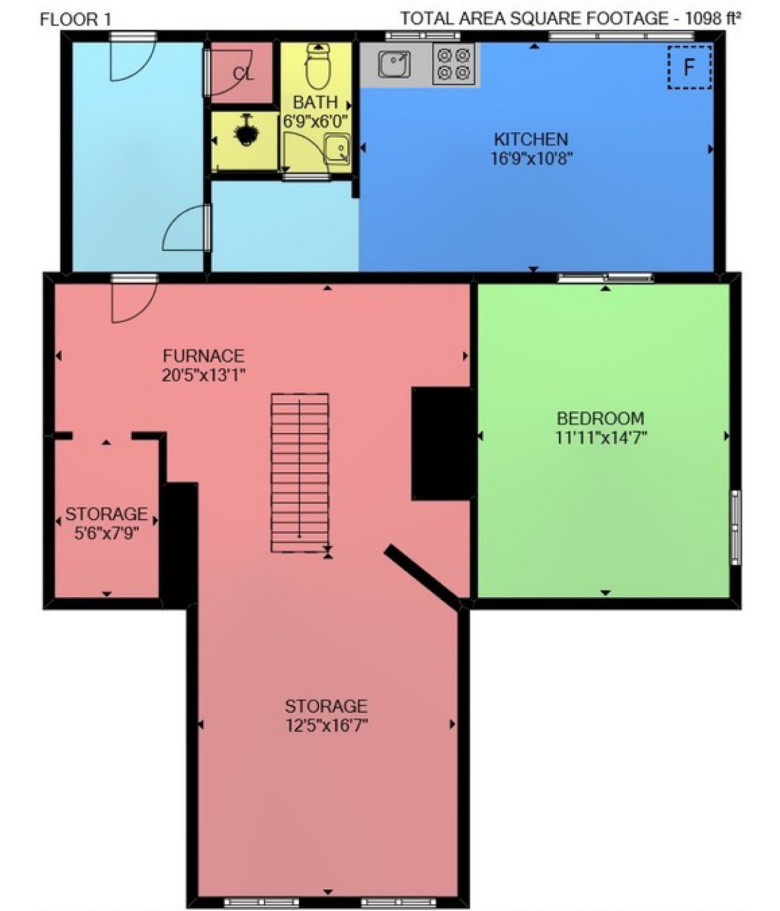

Sizes and dimensions are approximate. Actual may vary. This plan is for illustration purposes only and should be used as such by any prospective purchaser.

Sizes and dimensions are approximate. Actual may vary. This plan is for illustration purposes only and should be used as such by any prospective purchaser.

Sizes and dimensions are approximate. Actual may vary. This plan is for illustration purposes only and should be used as such by any prospective purchaser.

2952 North Shore Dr, Lowbanks, Ontario, N0A 1K0

TOTAL APPROX. FLOOR AREA 3374 SQ.FT

Sizes and dimensions are approximate, actual may vary.

We take no responsibility for any error, omission, or misstatement.

This plan is for illustrative purposes only and should not be used as such by any prospective purchaser.

FLOOR 2 : 1253 SQ/FT

FLOOR 3 : 1023 SQ/FT

FLOOR 1 : 1098 SQ/FT