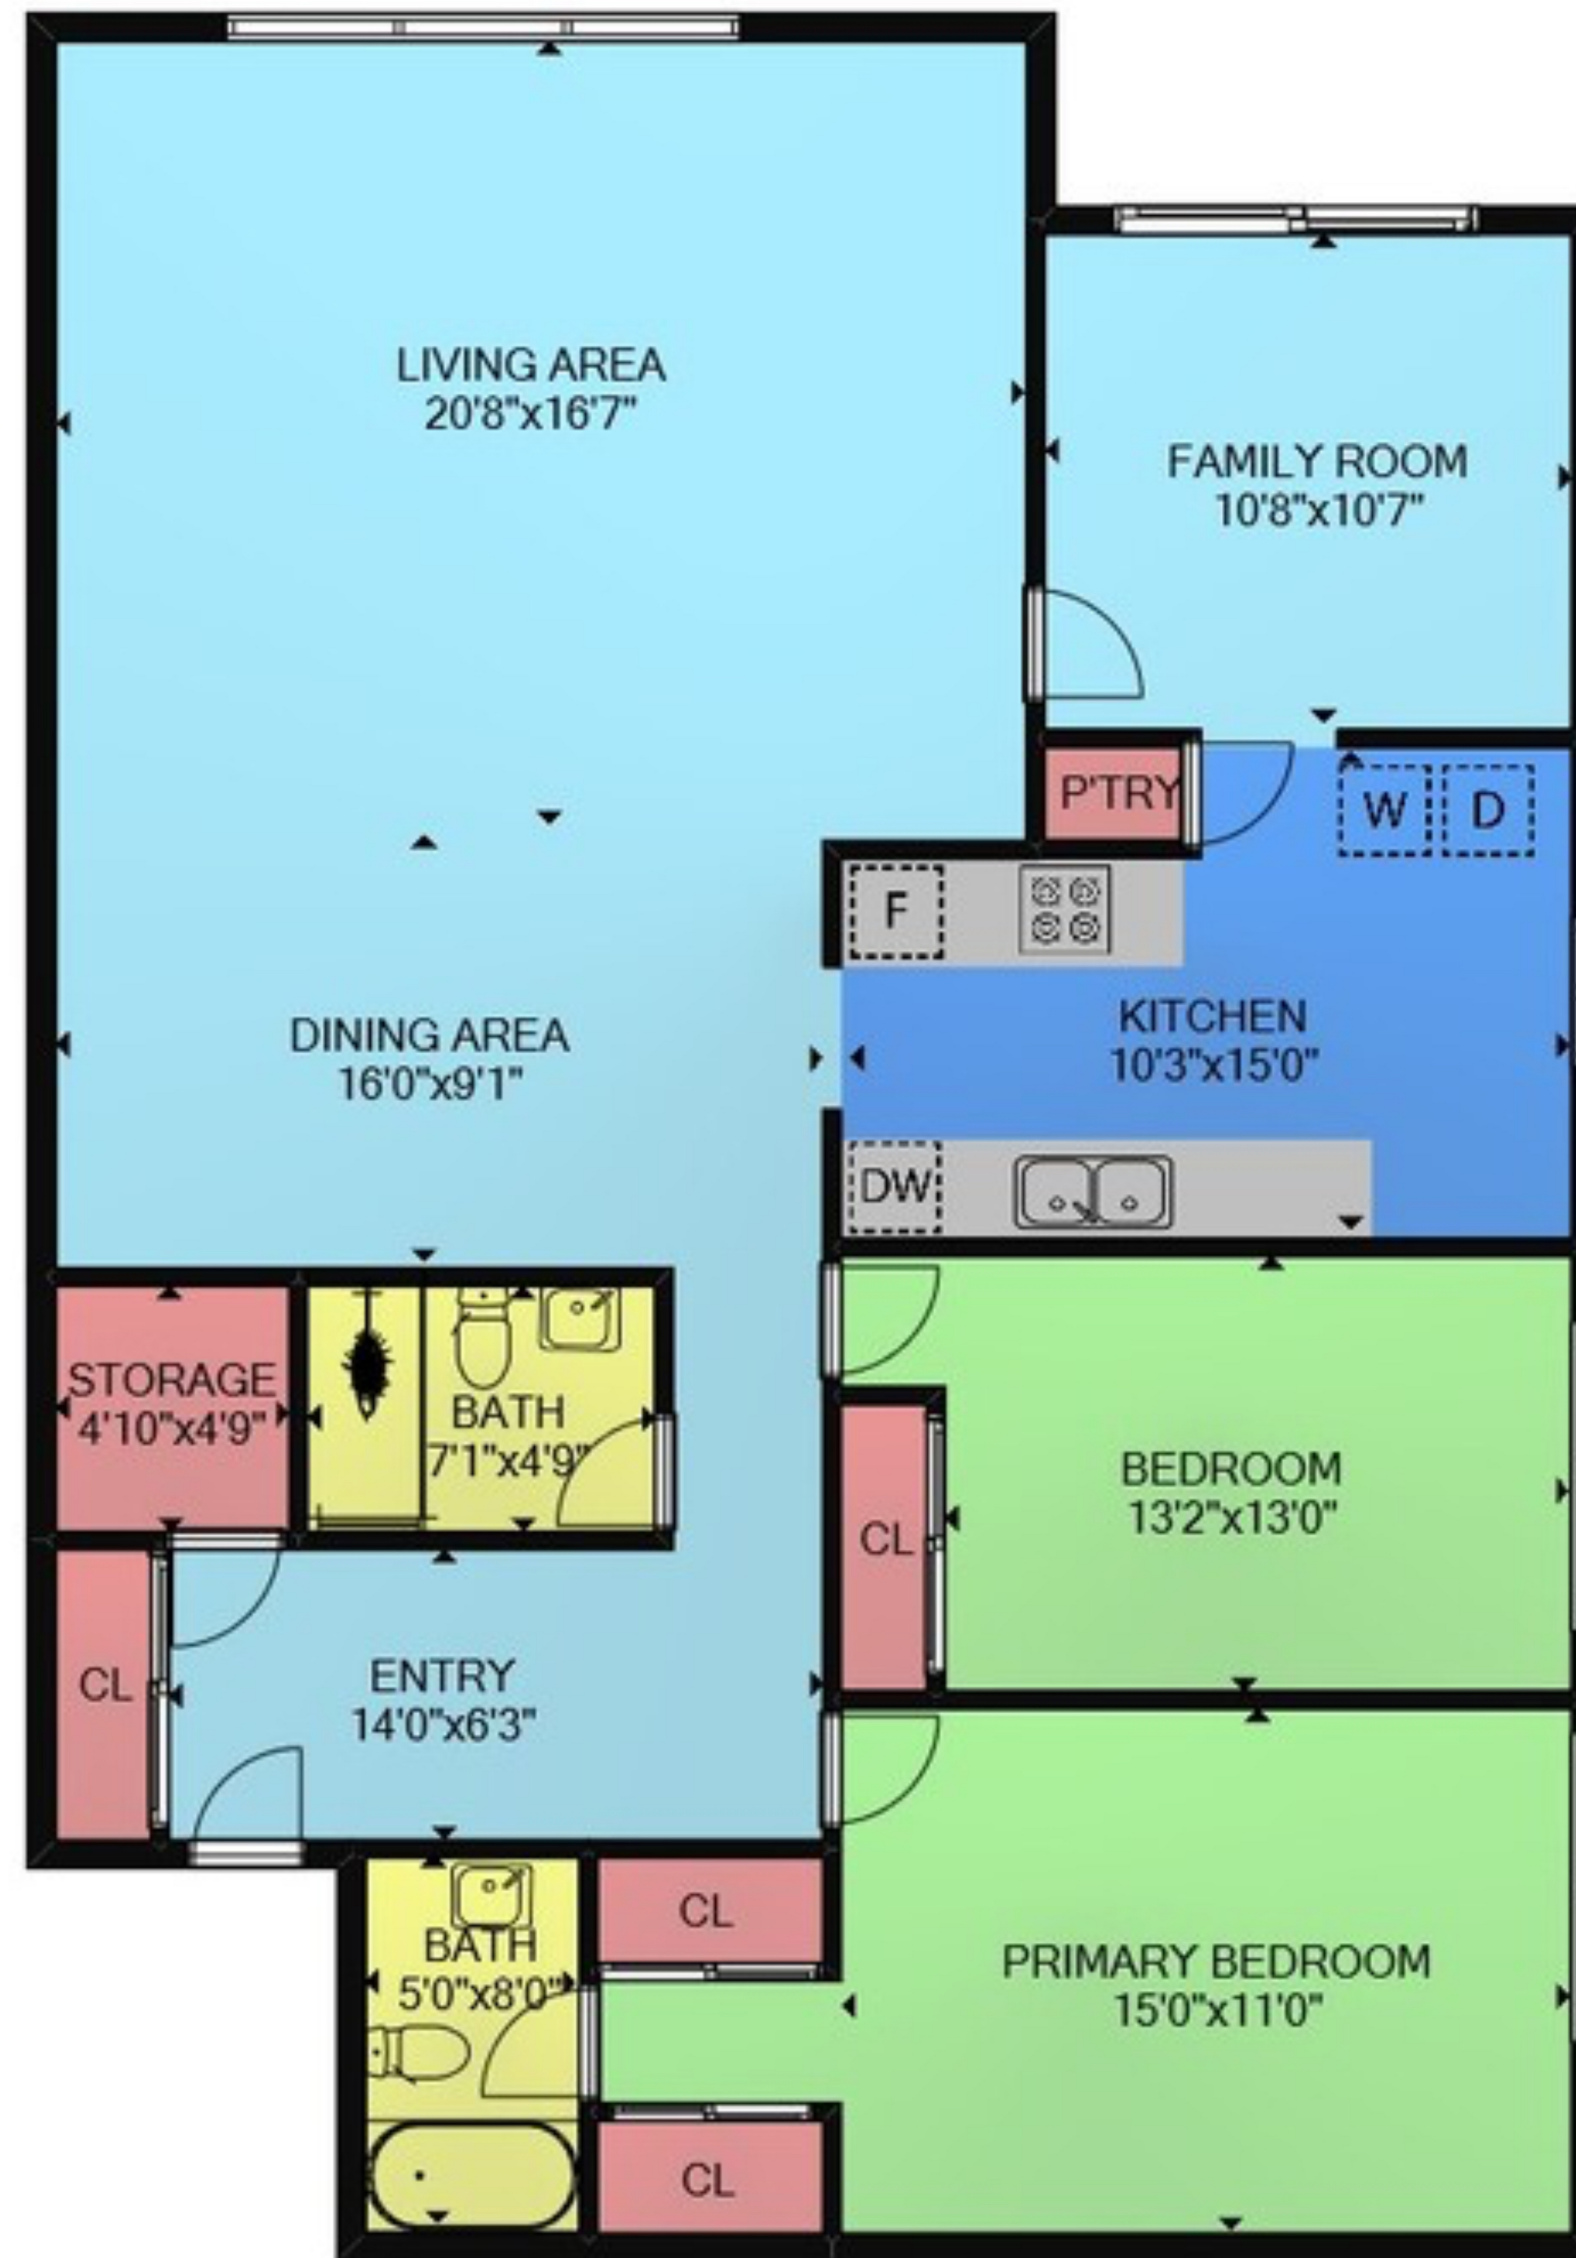

FLOORPLAN

TOTAL AREA SQUARE FOOTAGE - 1482 ft²

Sizes and dimensions are approximate. Actual may vary. This plan is for illustration purposes only and should be used as such by any perspective purchaser.

28 Robinson St N #401, Grimsby, Ontario, L3M 3C9

TOTAL APPROX. FLOOR AREA 1482 SQ.FT

Sizes and dimensions are approximate, actual may vary.

We take no responsibility for any error, omission, or misstatement.

This plan is for illustrative purposes only and should not be used as such by any prospective purchaser.

FLOORPLAN : 1482 SQ/FT