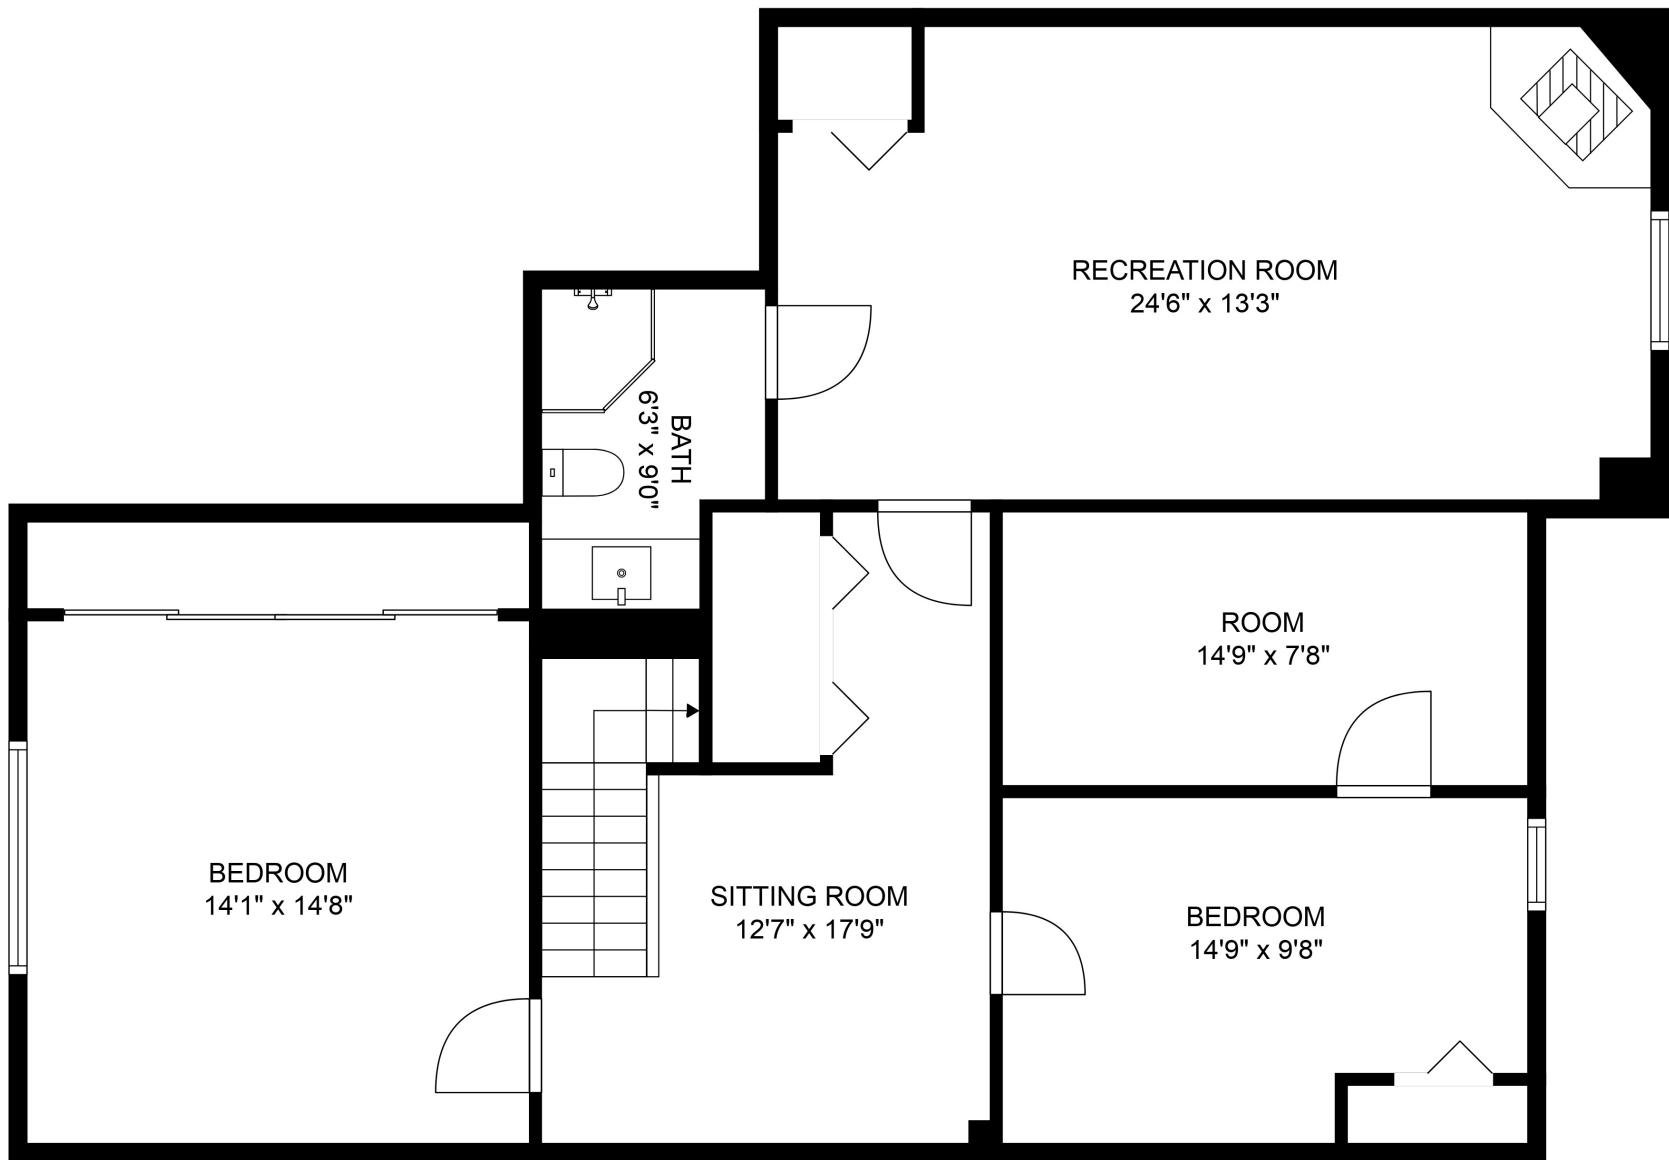

Total scanned area: 3926 sq. ft

MEASUREMENTS ARE CALCULATED BY CUBICASA TECHNOLOGY. DEEMED HIGHLY RELIABLE BUT NOT GUARANTEED.

Total scanned area: 3926 sq. ft

MEASUREMENTS ARE CALCULATED BY CUBICASA TECHNOLOGY. DEEMED HIGHLY RELIABLE BUT NOT GUARANTEED.

Total scanned area: 3926 sq. ft

MEASUREMENTS ARE CALCULATED BY CUBICASA TECHNOLOGY. DEEMED HIGHLY RELIABLE BUT NOT GUARANTEED.