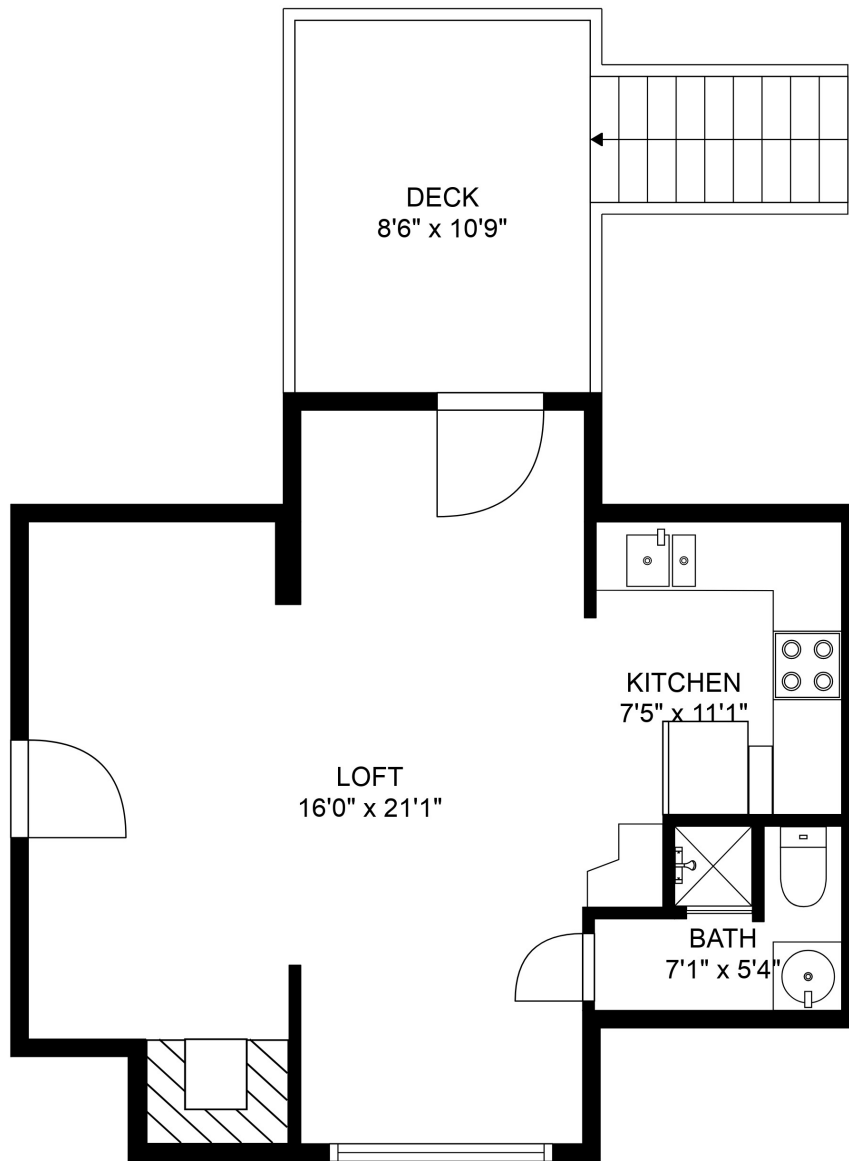

Total scanned area: 3926 sq. ft

MEASUREMENTS ARE CALCULATED BY CUBICASA TECHNOLOGY. DEEMED HIGHLY RELIABLE BUT NOT GUARANTEED.

Total scanned area: 3926 sq. ft

MEASUREMENTS ARE CALCULATED BY CUBICASA TECHNOLOGY. DEEMED HIGHLY RELIABLE BUT NOT GUARANTEED.

Total scanned area: 3926 sq. ft

MEASUREMENTS ARE CALCULATED BY CUBICASA TECHNOLOGY. DEEMED HIGHLY RELIABLE BUT NOT GUARANTEED.