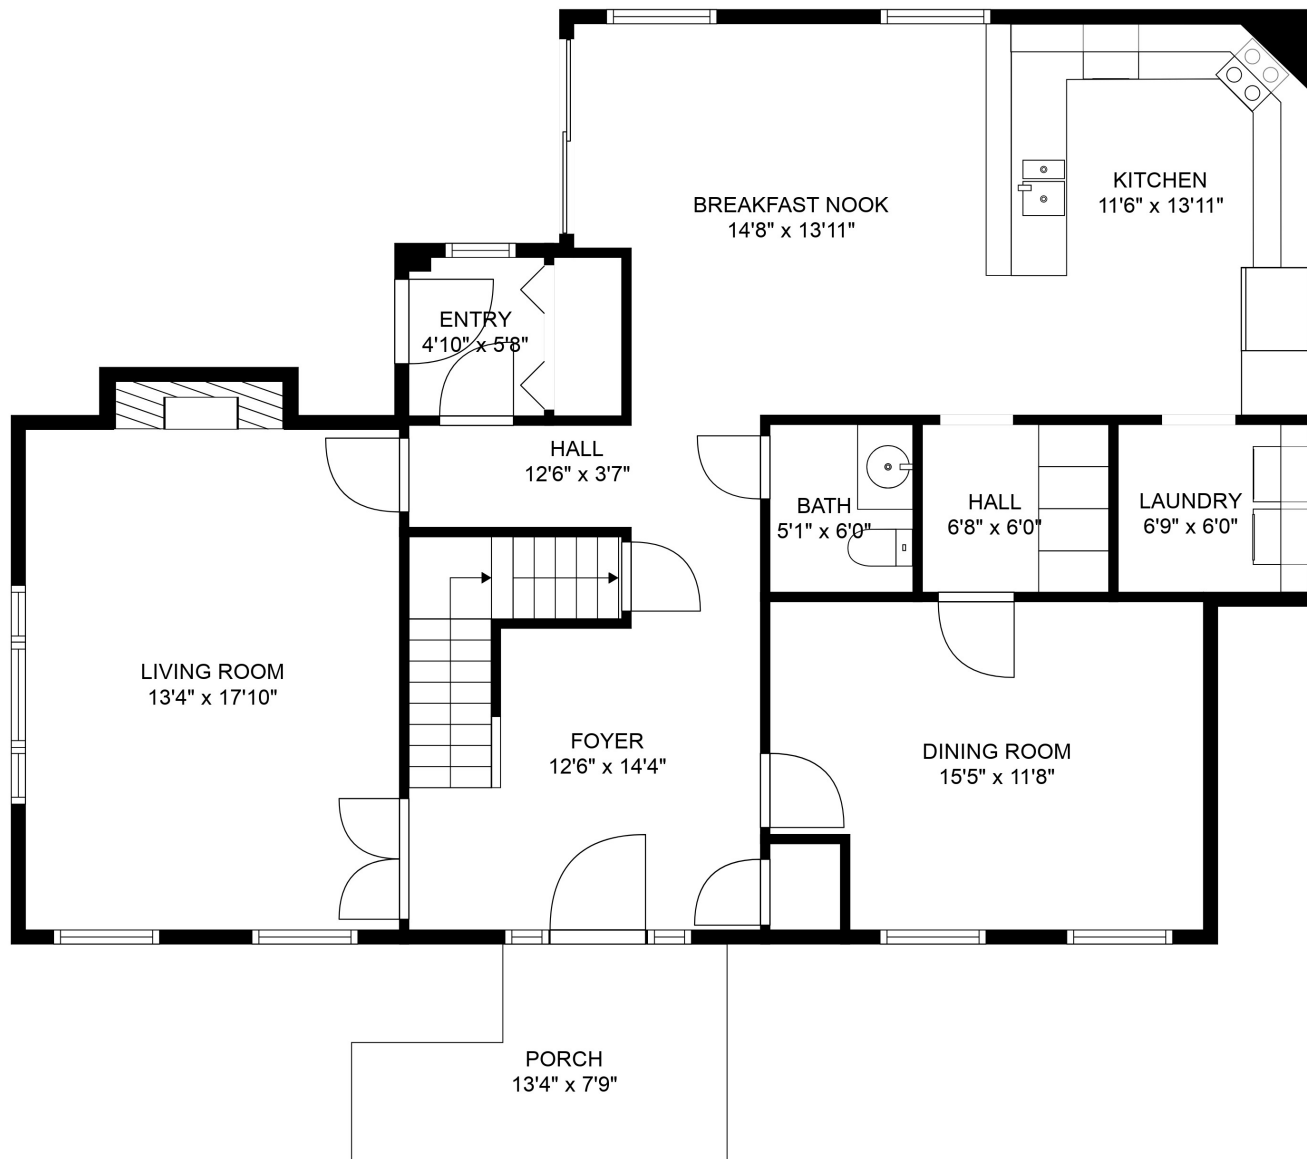

Total scanned area: 3926 sq. ft

MEASUREMENTS ARE CALCULATED BY CUBICASA TECHNOLOGY. DEEMED HIGHLY RELIABLE BUT NOT GUARANTEED.

Total scanned area: 3926 sq. ft

MEASUREMENTS ARE CALCULATED BY CUBICASA TECHNOLOGY. DEEMED HIGHLY RELIABLE BUT NOT GUARANTEED.

Total scanned area: 3926 sq. ft

MEASUREMENTS ARE CALCULATED BY CUBICASA TECHNOLOGY. DEEMED HIGHLY RELIABLE BUT NOT GUARANTEED.