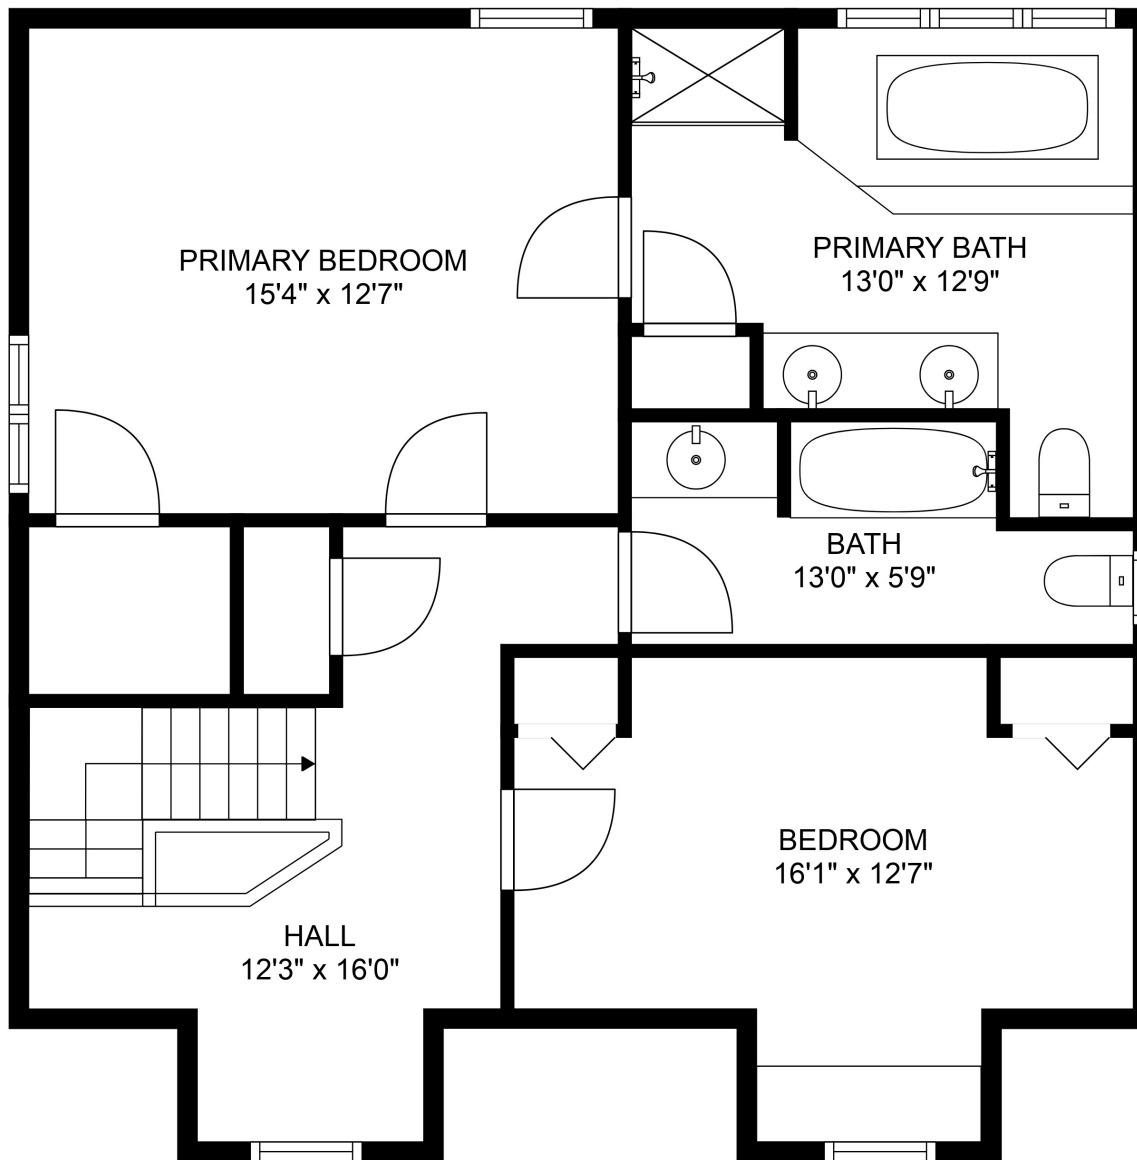

Total scanned area: 3926 sq. ft

MEASUREMENTS ARE CALCULATED BY CUBICASA TECHNOLOGY. DEEMED HIGHLY RELIABLE BUT NOT GUARANTEED.

Total scanned area: 3926 sq. ft

MEASUREMENTS ARE CALCULATED BY CUBICASA TECHNOLOGY. DEEMED HIGHLY RELIABLE BUT NOT GUARANTEED.

Total scanned area: 3926 sq. ft

MEASUREMENTS ARE CALCULATED BY CUBICASA TECHNOLOGY. DEEMED HIGHLY RELIABLE BUT NOT GUARANTEED.