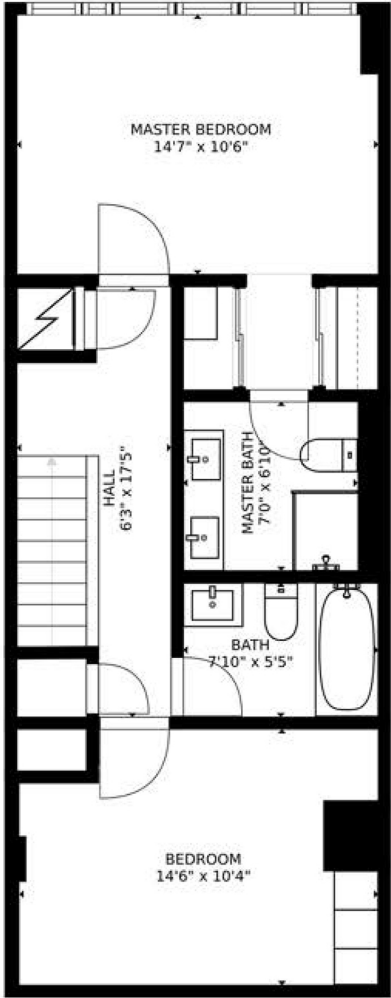

220 George St #702, Toronto

Main Floor Plan

Upper Floor Plan