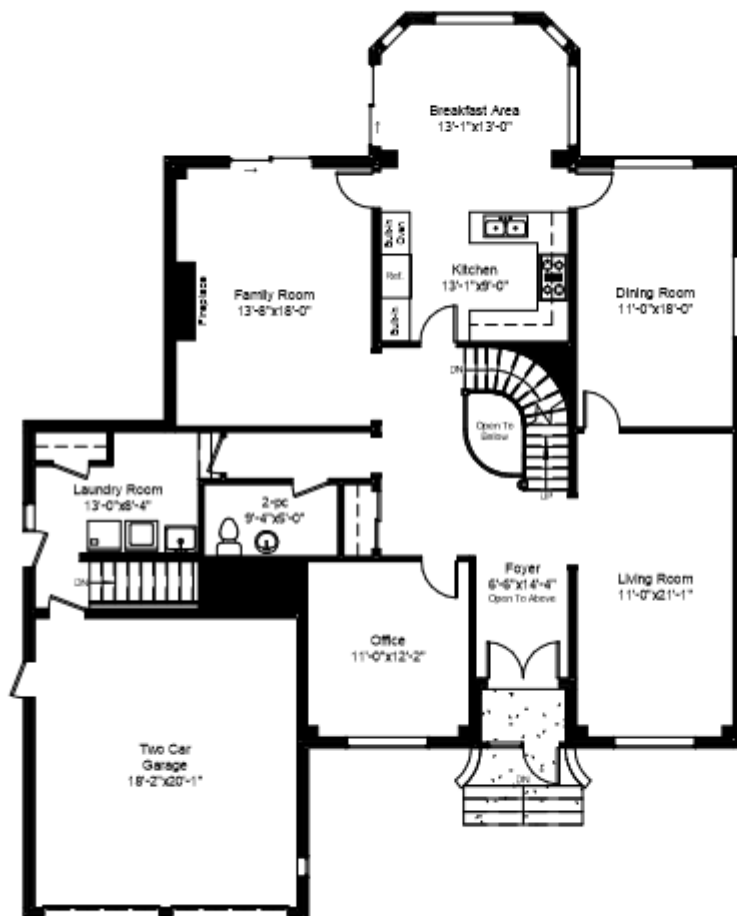

www.1828Grosvenor.com

1828 Grosvenor Place, Mississauga

Main Level
1807 Square Feet

1st & 2nd Area: 3489 Sq. Ft.
Total Gross Area: 5368 Sq. Ft.
Excluded Areas: Garage 415 Sq. Ft.

www.1828Grosvenor.com
1828 Grosvenor Place, Mississauga

Upper Level
1682 Square Feet

www.1828Grosvenor.com

1828 Grosvenor Place, Mississauga

Lower Level
1869 Square Feet