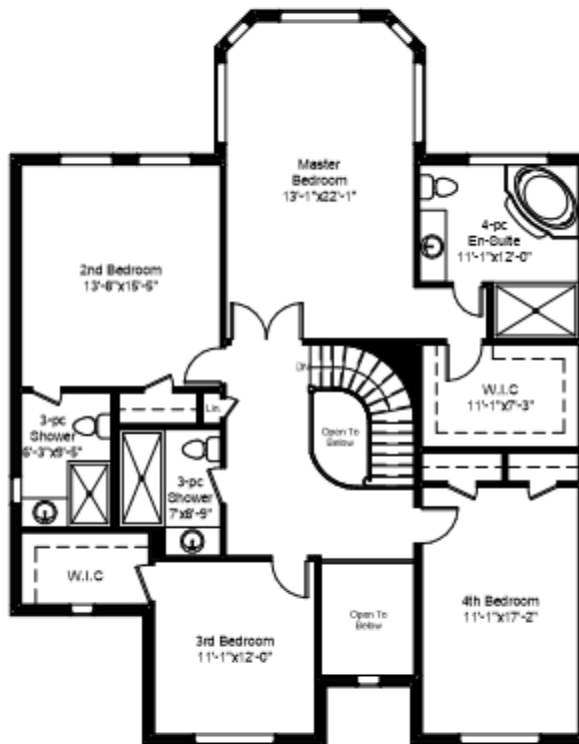

www.1828Grosvenor.com

1828 Grosvenor Place, Mississauga

Main Level
1807 Square Feet

1st & 2nd Area: 3489 Sq. Ft.
Total Gross Area: 5368 Sq. Ft.
Excluded Areas: Garage 415 Sq. Ft.

www.1828Grosvenor.com
1828 Grosvenor Place, Mississauga

Upper Level
1682 Square Feet

www.1828Grosvenor.com

1828 Grosvenor Place, Mississauga

Lower Level
1869 Square Feet