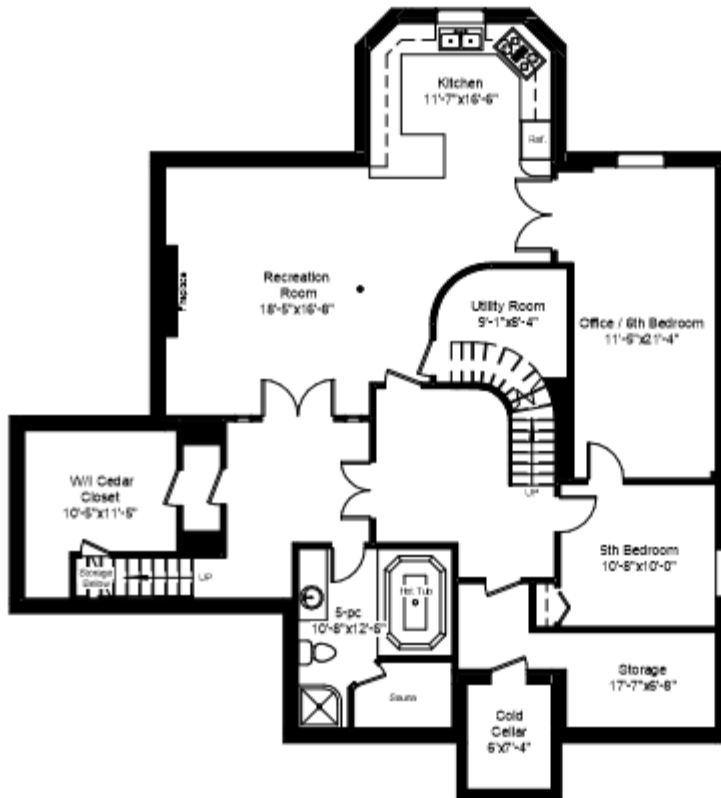

www.1828Grosvenor.com

1828 Grosvenor Place, Mississauga

Main Level
1807 Square Feet

1st & 2nd Area: 3489 Sq. Ft.
Total Gross Area: 5368 Sq. Ft.
Excluded Areas: Garage 415 Sq. Ft.

www.1828Grosvenor.com
1828 Grosvenor Place, Mississauga

Upper Level
1682 Square Feet

www.1828Grosvenor.com

1828 Grosvenor Place, Mississauga

Lower Level
1869 Square Feet