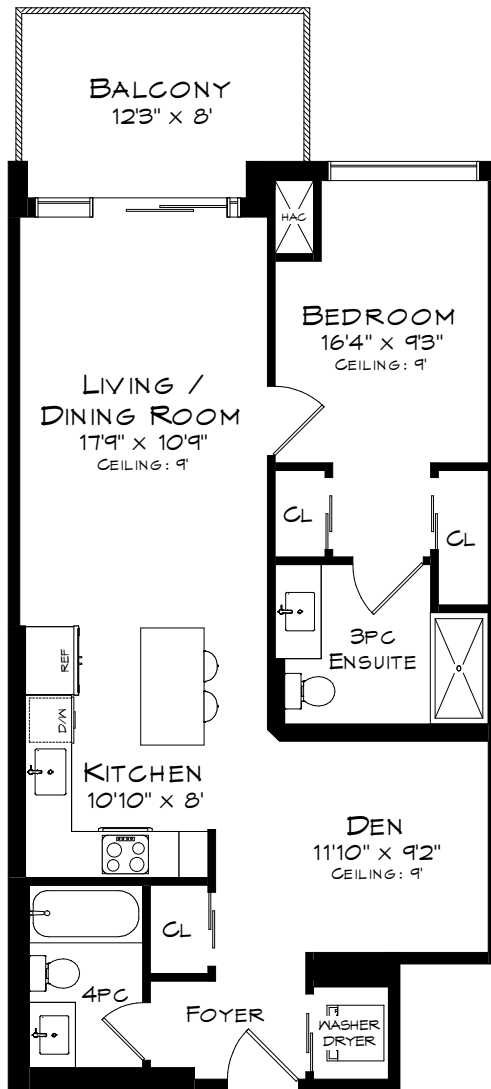

2025 MARIA STREET SUITE #1407

LIVING AREA
817 SQUARE FEET

Measurements may not be 100% accurate
and should be used as a guideline only.
May - 2024