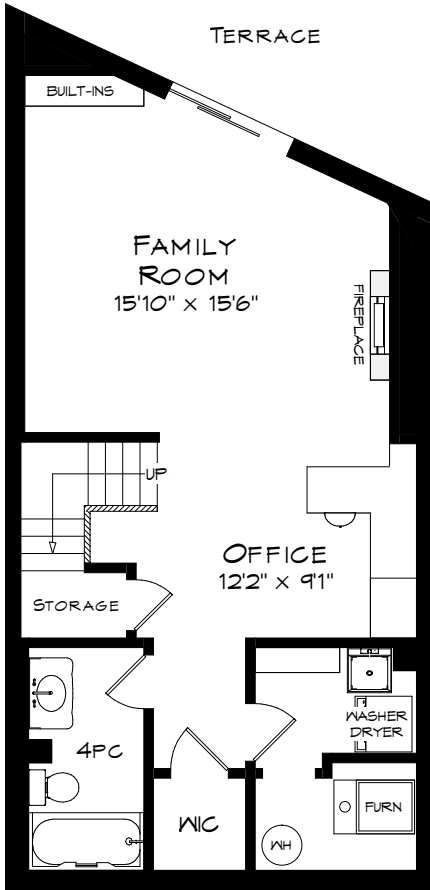

# 2136 OLD LAKESHORE ROAD UNIT #10

TOTAL SQUARE FOOTAGE  
1,905 SQ.FT.

OVERLOOKING  
LAKE ONTARIO

Measurements may not be 100% accurate  
and should be used as a guideline only.  
May - 2024