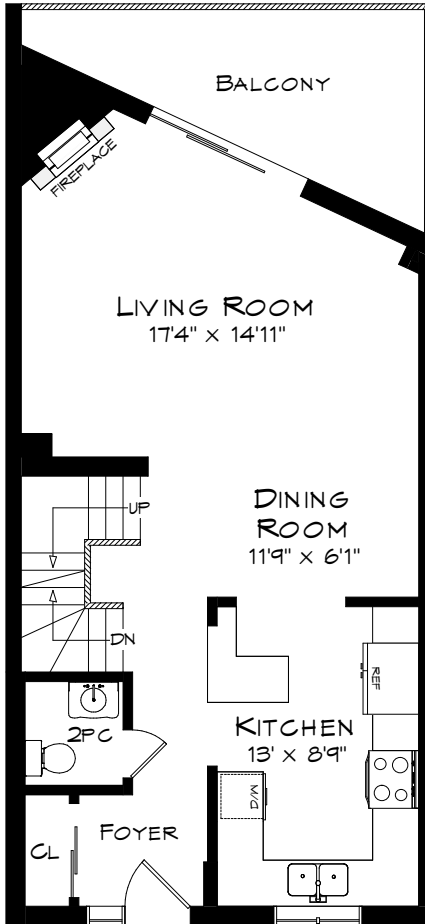

# 2136 OLD LAKESHORE ROAD UNIT #10

TOTAL SQUARE FOOTAGE  
1,905 SQ.FT.

OVERLOOKING  
LAKE ONTARIO

Measurements may not be 100% accurate  
and should be used as a guideline only.  
May - 2024