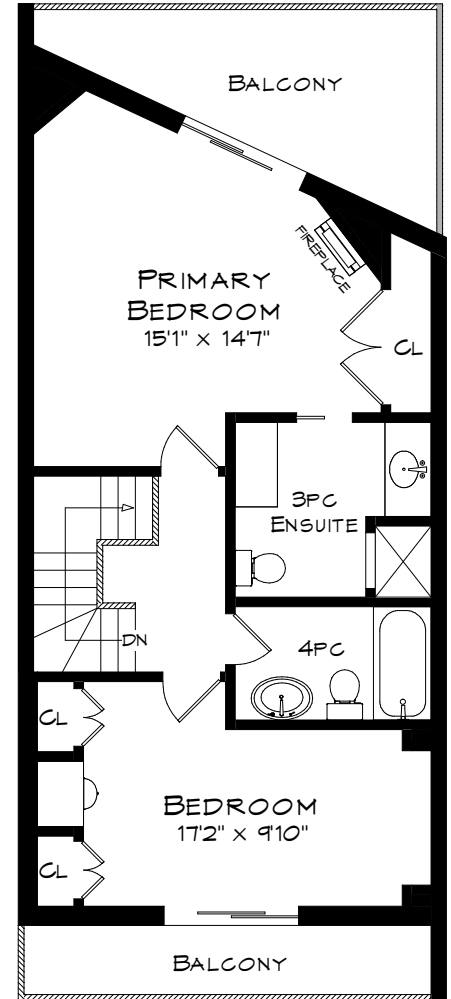

# 2136 OLD LAKESHORE ROAD UNIT #10

TOTAL SQUARE FOOTAGE  
1,905 SQ.FT.

OVERLOOKING  
LAKE ONTARIO

Measurements may not be 100% accurate  
and should be used as a guideline only.  
May - 2024